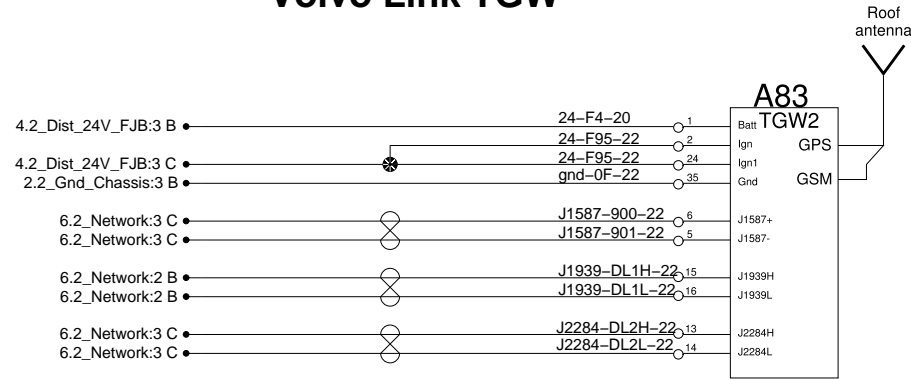

Volvo Link TGW

Air Dryer Electric Control and Heater