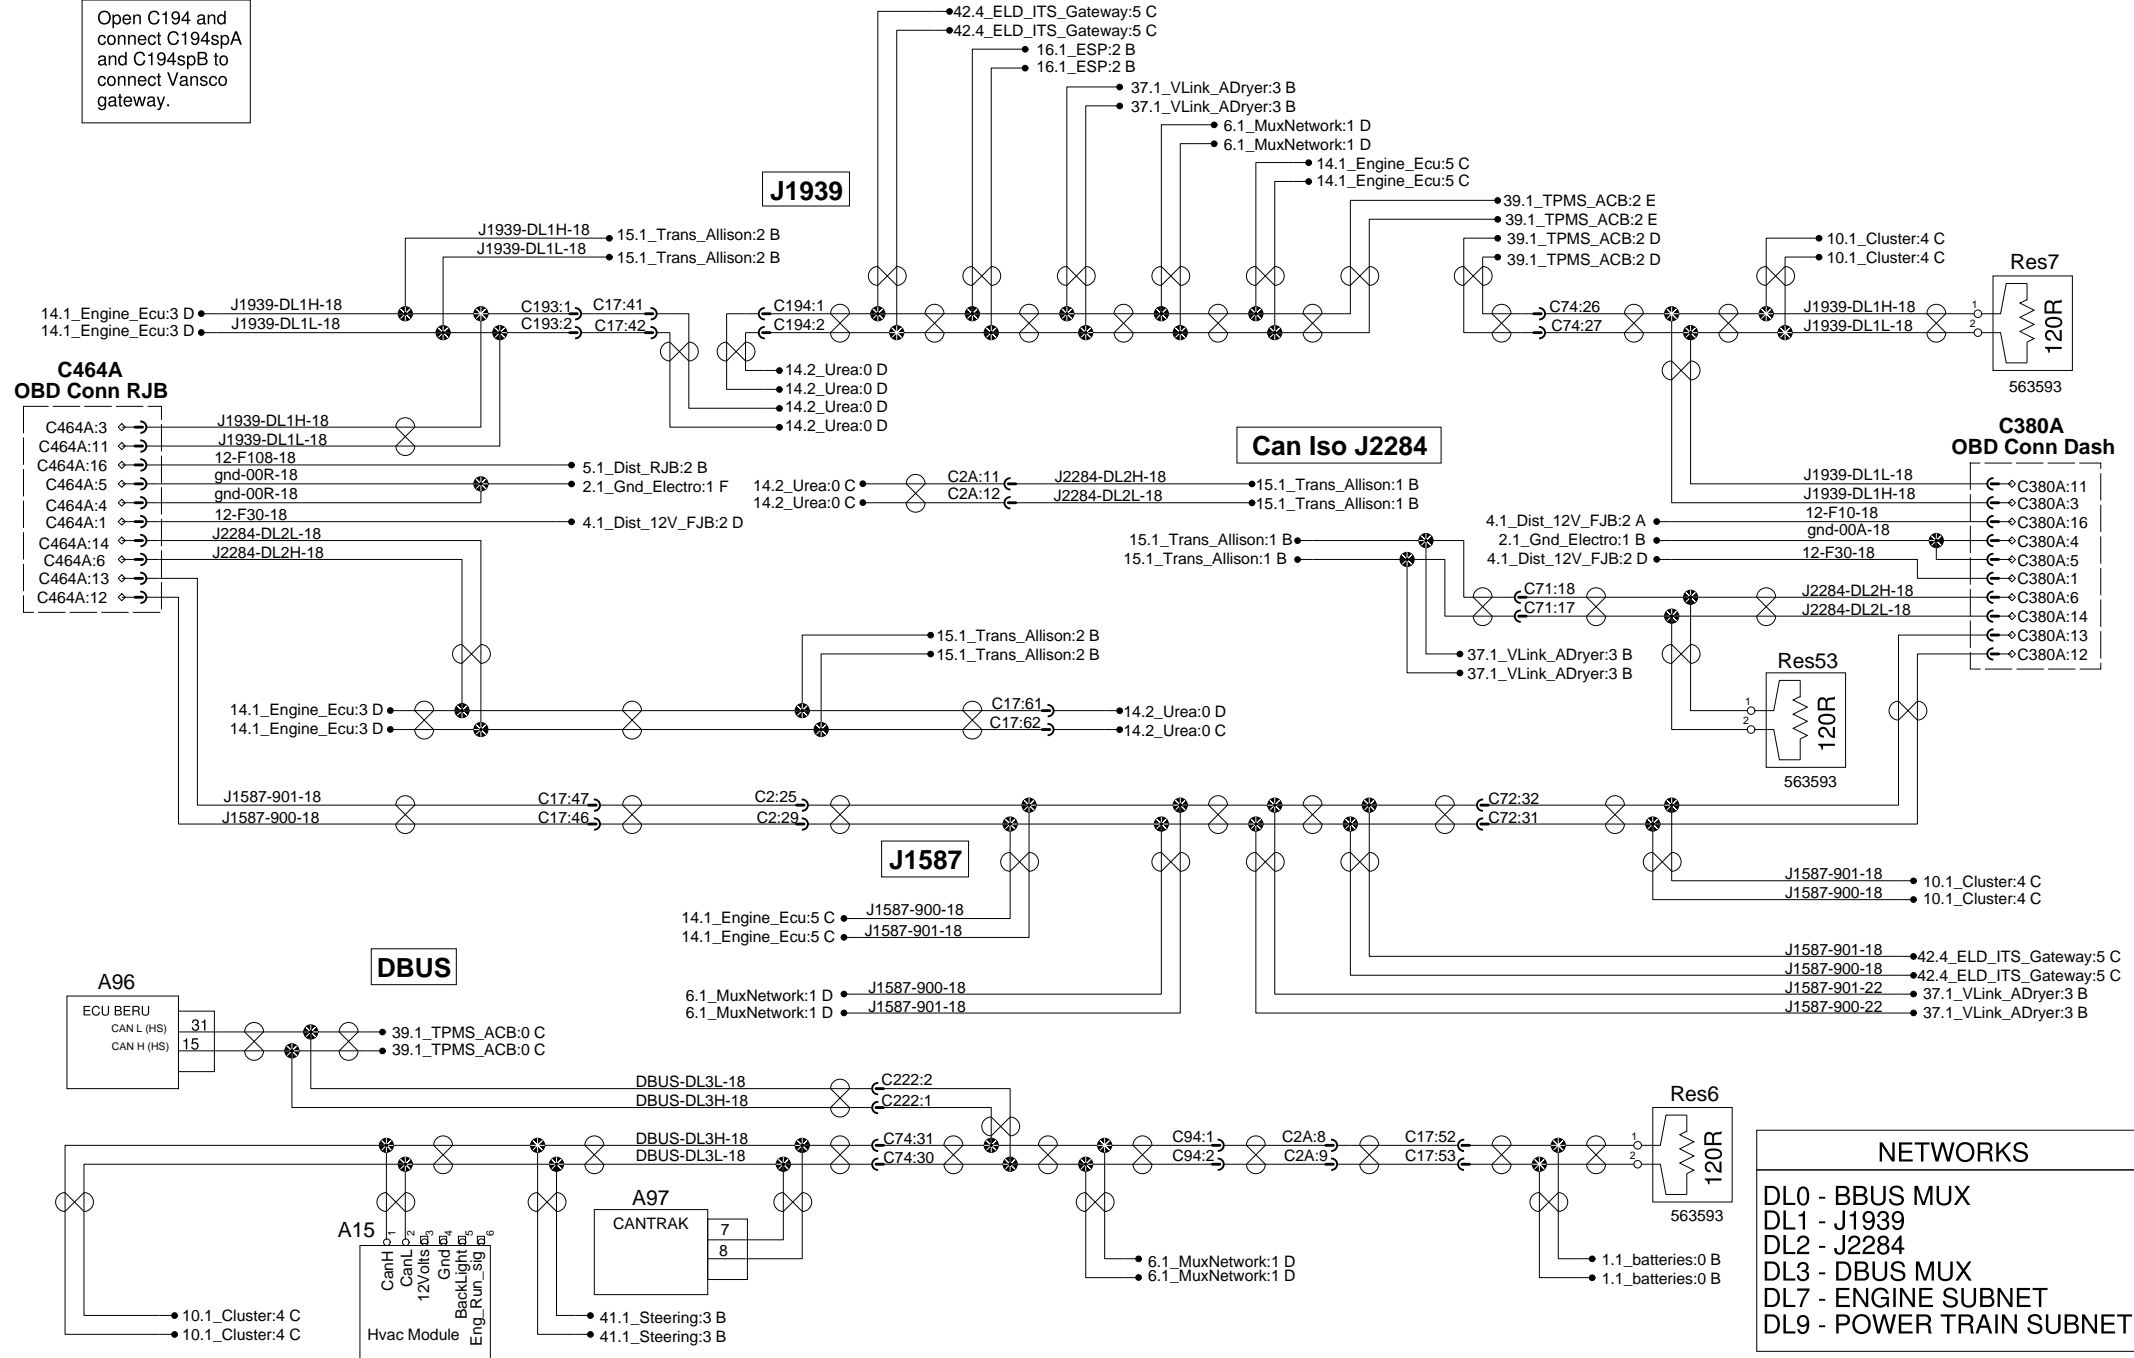

J1939, Can Iso J2284, J1587 and DBUS

Open C194 and connect C194spA and C194spB to connect Vansco gateway.

NETWORKS	
DL0	- BBUS MUX
DL1	- J1939
DL2	- J2284
DL3	- DBUS MUX
DL7	- ENGINE SUBNET
DL9	- POWER TRAIN SUBNET