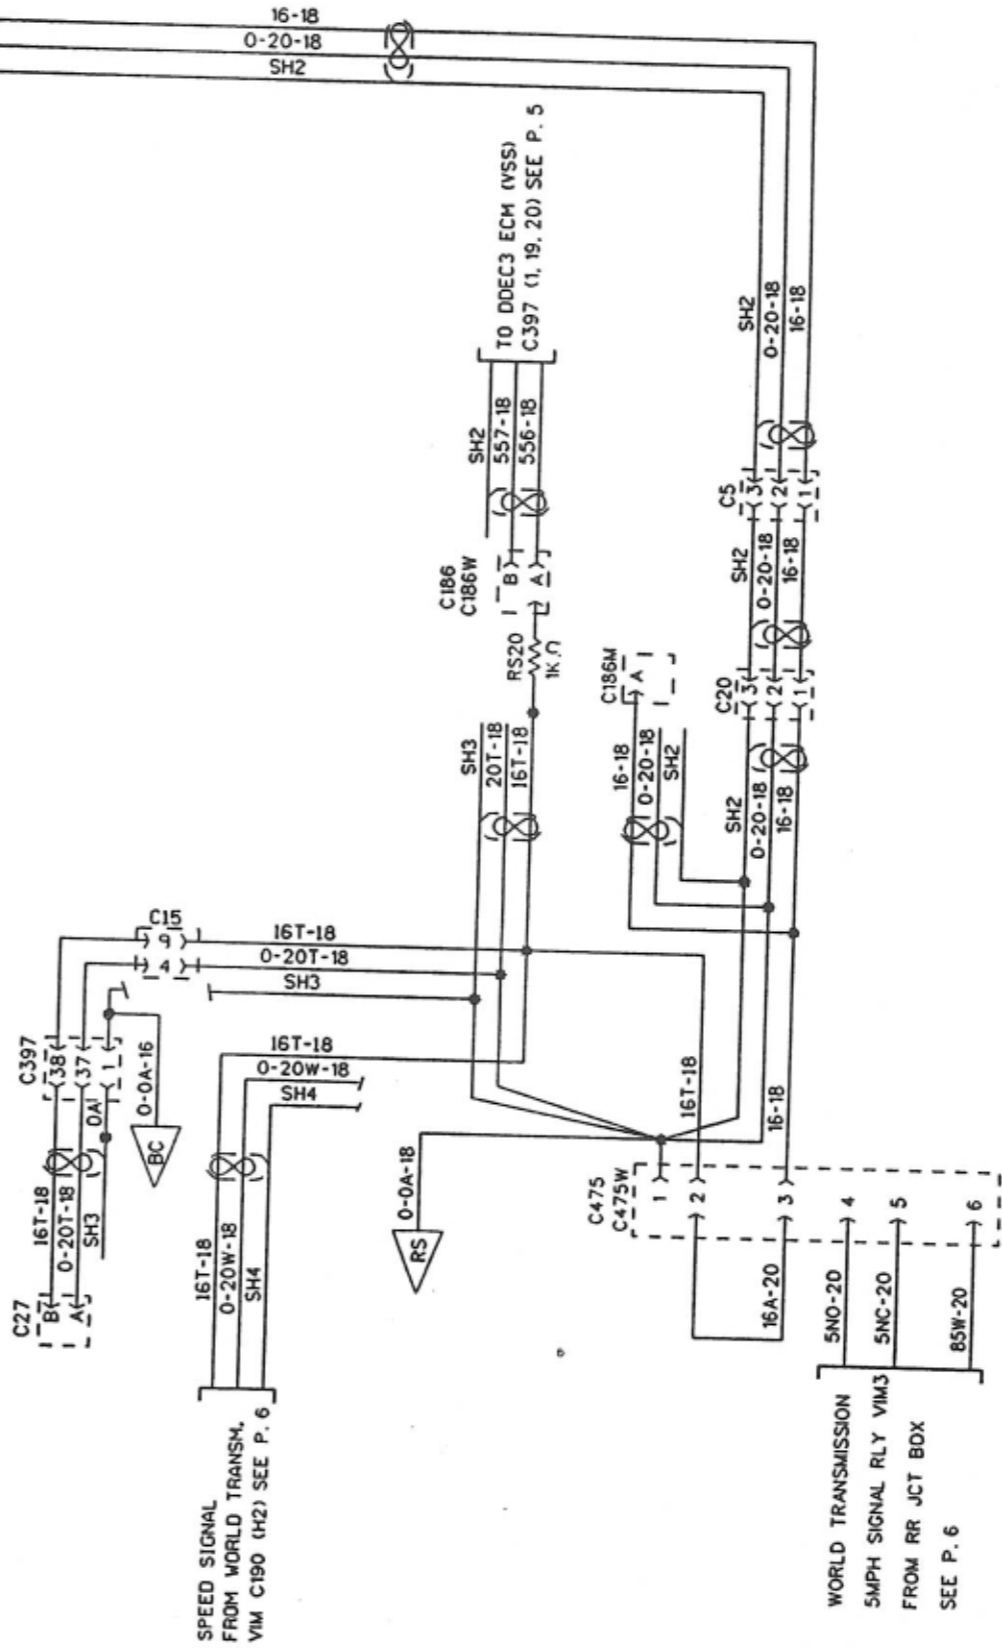

FROM DASH LTS RHEOST.
SEE P 11.2

RPM SIGNAL
FROM DDEC3 E.C.M.
SEE P. 5

FROM CB28 (12V)
SEE P. 7

TACHO. & SPEEDO. -VDO

SPEED SIGNAL
FROM WORLD TRANSM.
VIM C190 (H2) SEE P. 6

WORLD TRANSMISSION
5MPH SIGNAL RLY VIM3
FROM RR JCT BOX
SEE P. 6