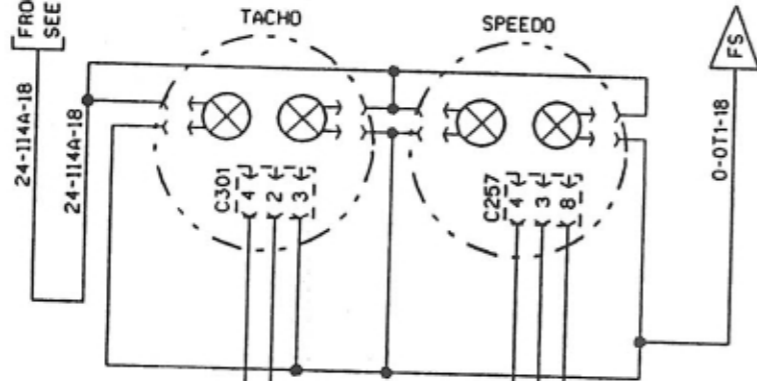

FROM DASH LTS RHEOST.
SEE P 11.2

RPM SIGNAL
FROM DDEC3 E.C.M.
SEE P. 5

FROM CB28 (12V)
SEE P. 7

TACHO. & SPEEDO. -VDO

SPEED SIGNAL
FROM WORLD TRANSM.
VIM C190 (H2) SEE P. 6

WORLD TRANSMISSION
5MPH SIGNAL RLY VIM3
FROM RR JCT BOX
SEE P. 6