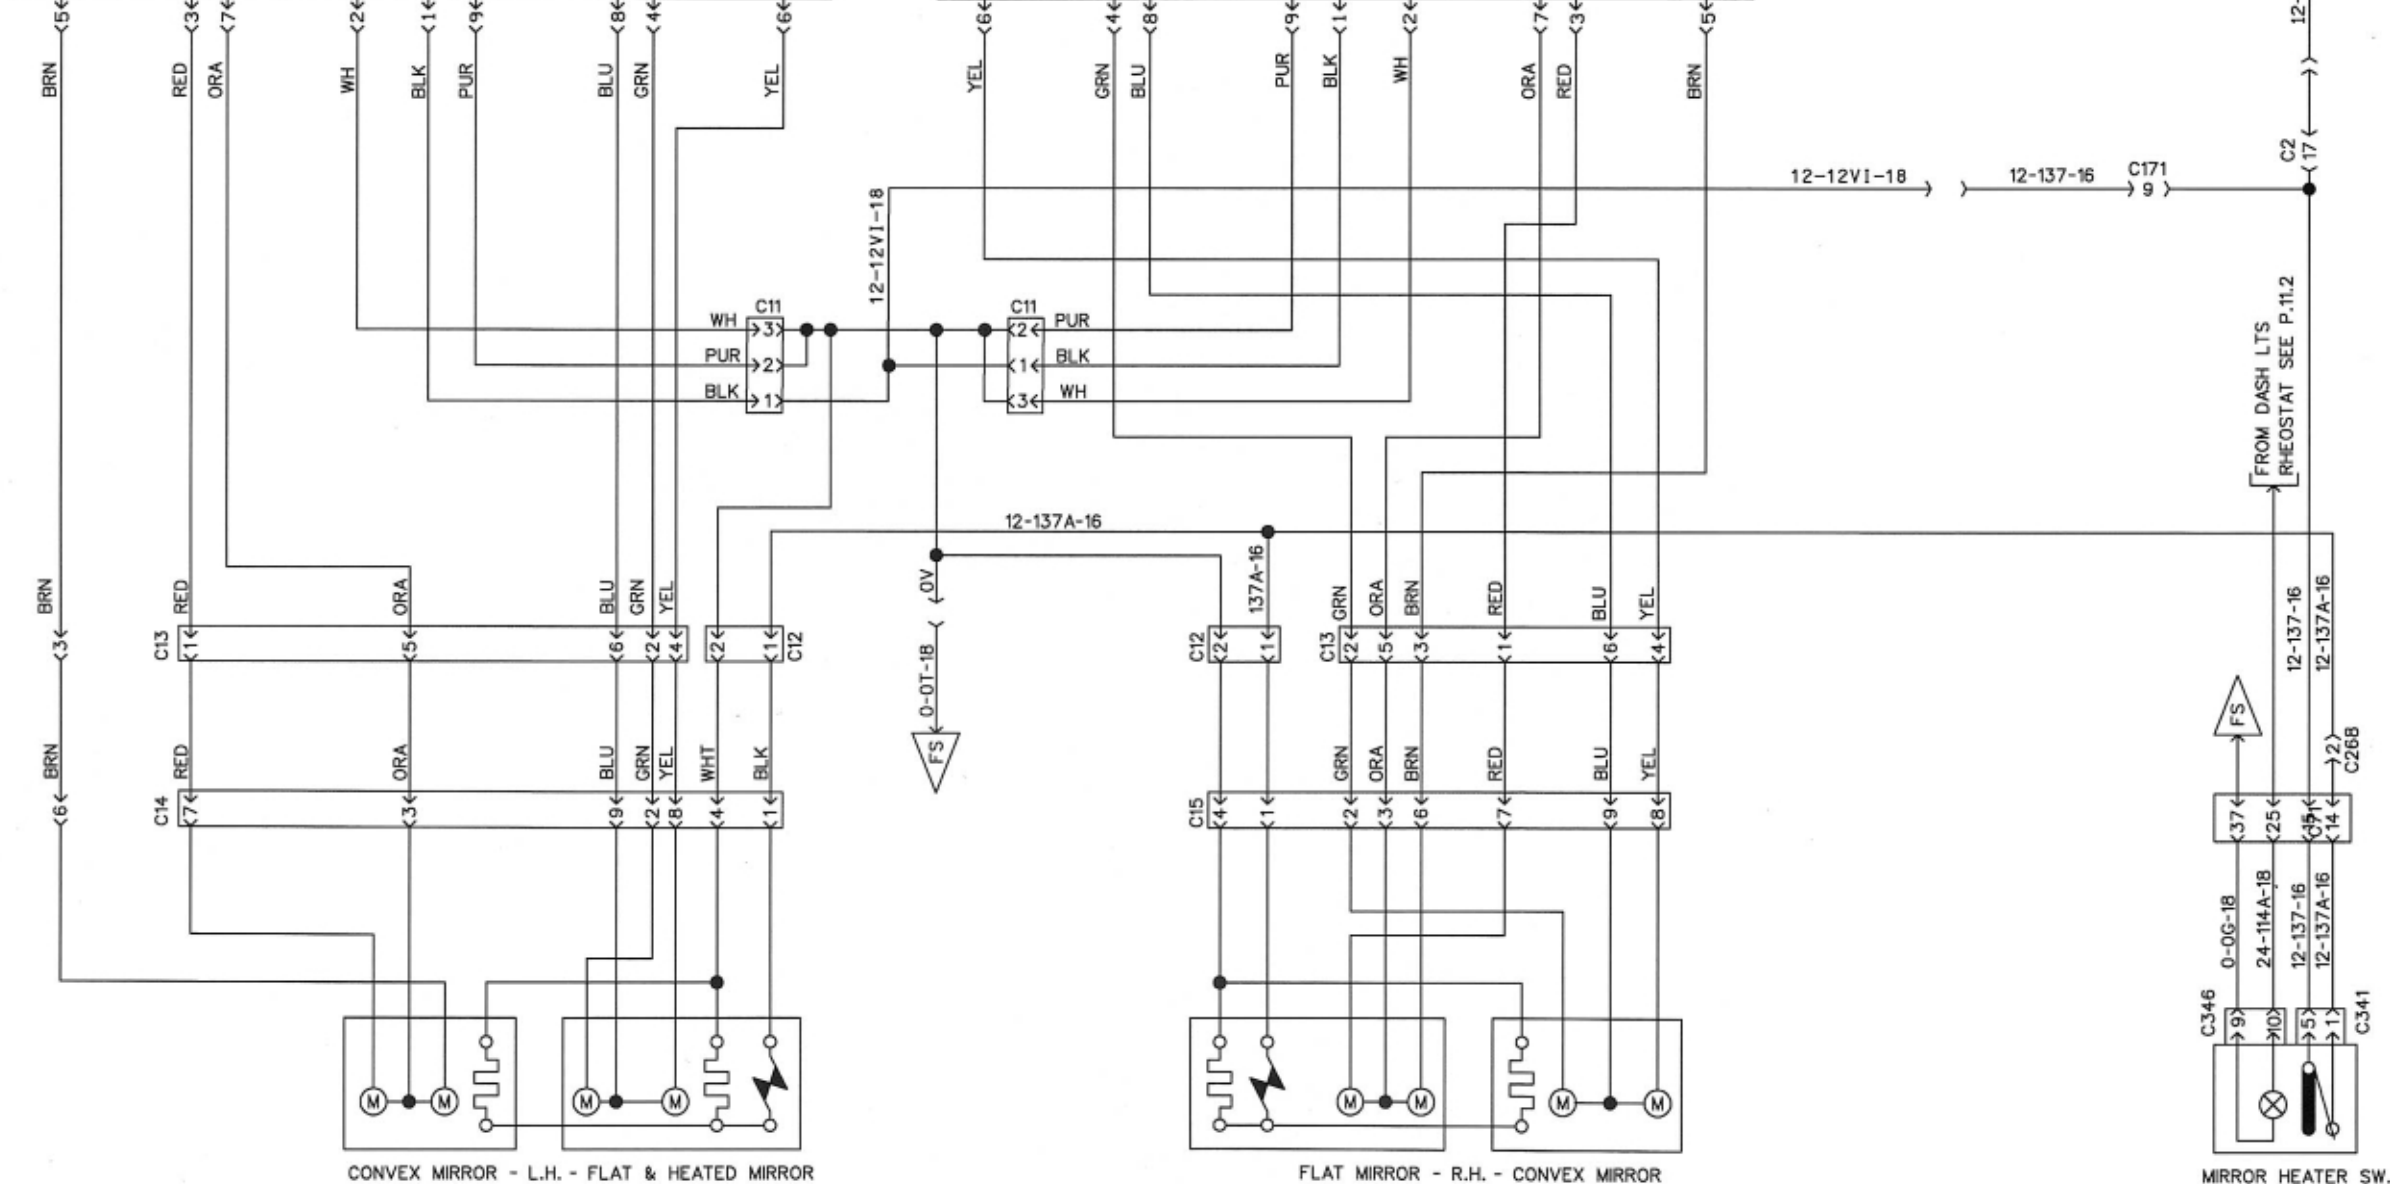

ADJUST FLAT & CONVEX LH MIRROR SWITCH

ADJUST FLAT & CONVEX RH MIRROR SWITCH

CONVEX MIRROR - L.H. - FLAT & HEATED MIRROR

FLAT MIRROR - R.H. - CONVEX MIRROR

MIRROR HEATER SW.

REAR VIEW MIRROR RAMCO FLAT & CONVEX - 2 ADJUSTMENT SW. & 1 HEATED SW.