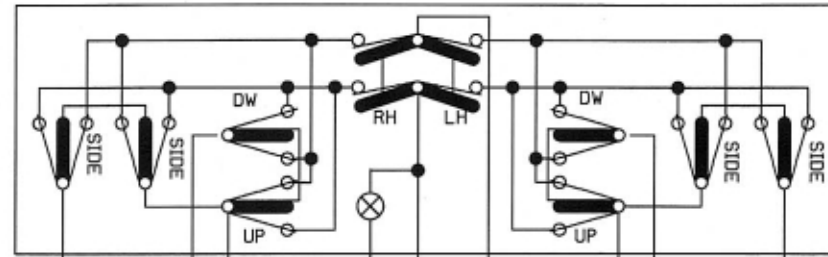

ADJUST FLAT & CONVEX LH MIRROR SWITCH

ADJUST FLAT & CONVEX RH MIRROR SWITCH

CONVEX MIRROR - L.H. - FLAT & HEATED MIRROR

FLAT MIRROR - R.H. - CONVEX MIRROR

MIRROR HEATER SW.

REAR VIEW MIRROR RAMCO FLAT & CONVEX - 2 ADJUSTMENT SW. & 1 HEATED SW.