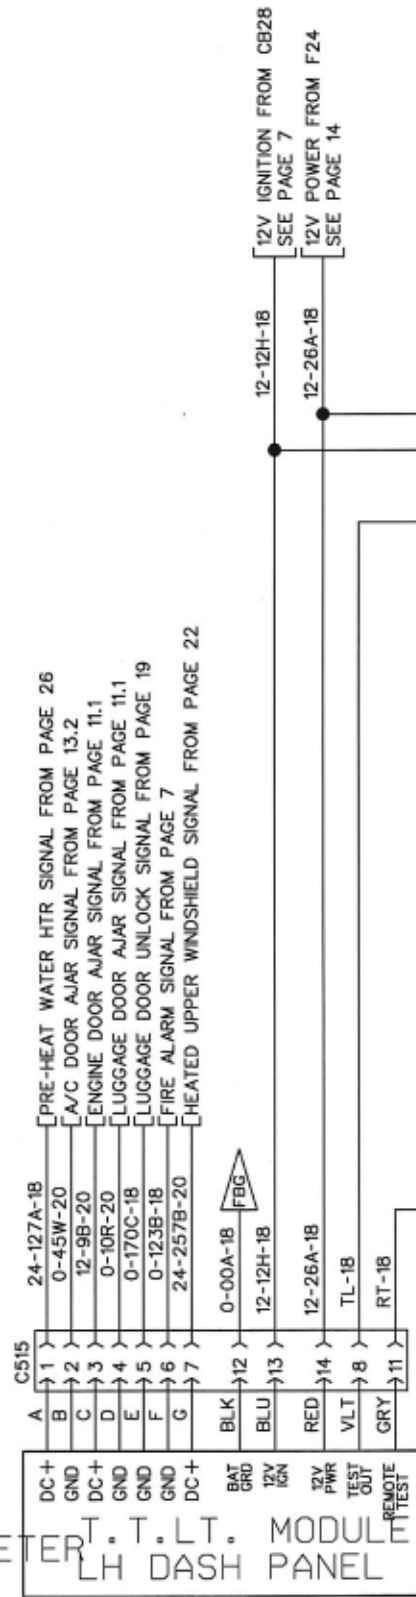

DIGITAL THERMOMETER

REMOTE TEST SW.

TELL TALE LIGHT MODULES

TELL TALE LIGHT MODULES