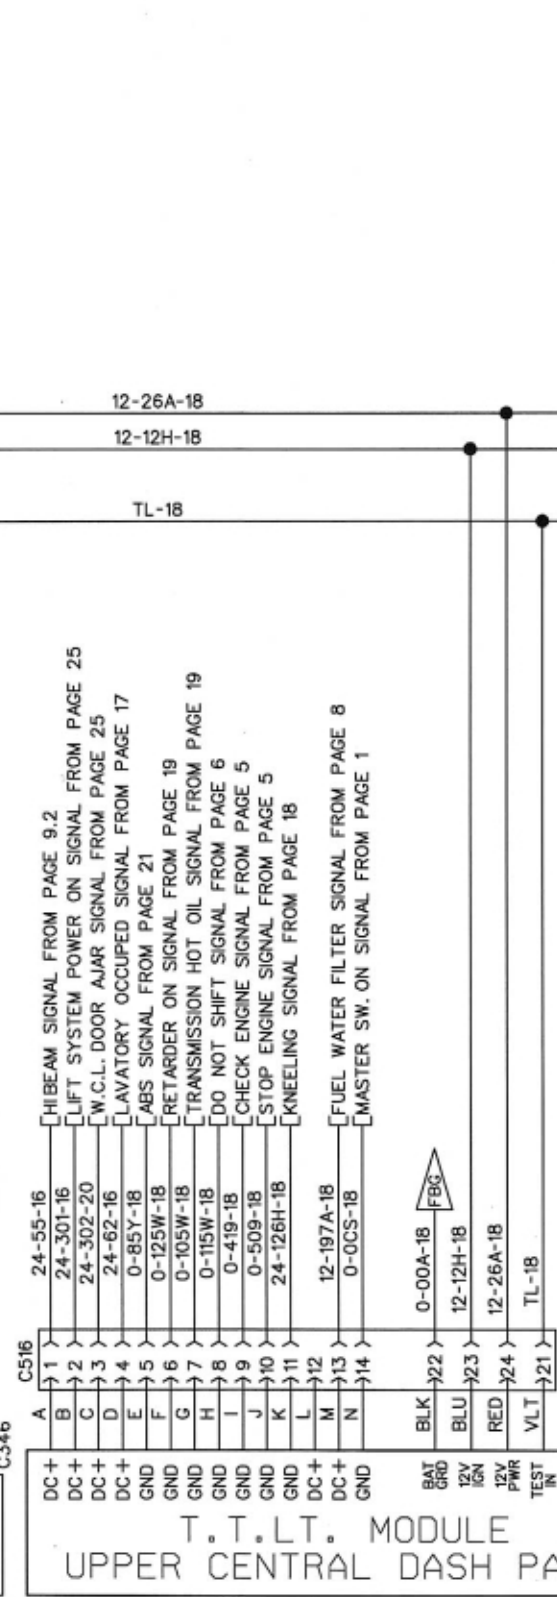

DIGITAL THERMOMETER

REMOTE TEST SW.

TELL TALE LIGHT MODULES

TELL TALE LIGHT MODULES