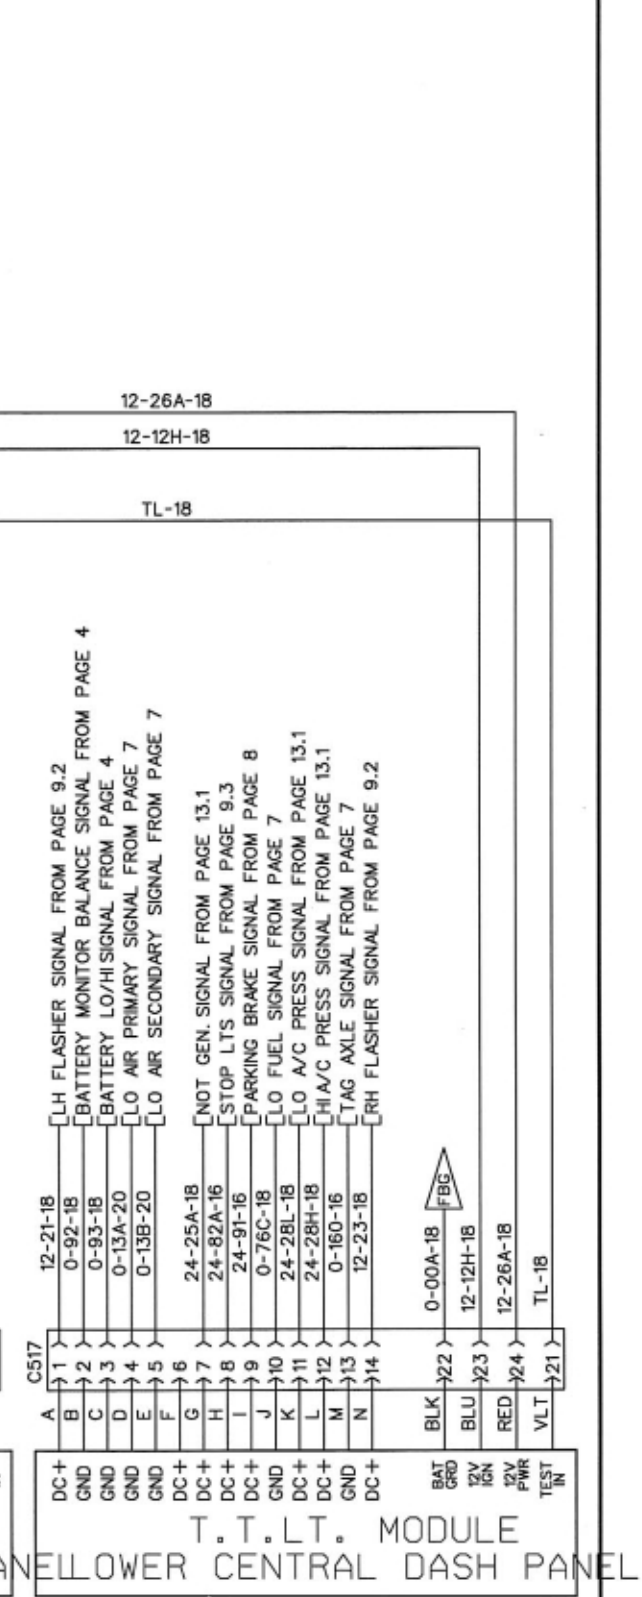

DIGITAL THERMOMETER

REMOTE TEST SW.

TELL TALE LIGHT MODULES

TELL TALE LIGHT MODULES