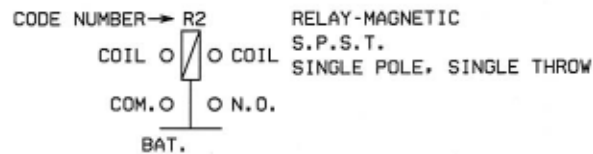

# WIRING DIAGRAM KEYS

- BLK BLACK
- YEL YELLOW
- RED RED
- WH WHITE
- GRY GREY
- ORA ORANGE
- BLU BLUE
- GRN GREEN
- BRN BROWN
- PUR PURPLE
- PK PINK