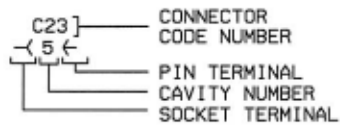

# WIRING DIAGRAM KEYS

- BLK BLACK
- YEL YELLOW
- RED RED
- WH WHITE
- GRY GREY
- ORA ORANGE
- BLU BLUE
- GRN GREEN
- BRN BROWN
- PUR PURPLE
- PK PINK