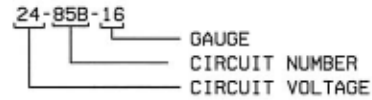

# WIRING DIAGRAM KEYS

- BLK BLACK
- YEL YELLOW
- RED RED
- WH WHITE
- GRY GREY
- ORA ORANGE
- BLU BLUE
- GRN GREEN
- BRN BROWN
- PUR PURPLE
- PK PINK