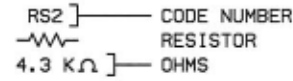

# WIRING DIAGRAM KEYS

- BLK BLACK
- YEL YELLOW
- RED RED
- WH WHITE
- GRY GREY
- ORA ORANGE
- BLU BLUE
- GRN GREEN
- BRN BROWN
- PUR PURPLE
- PK PINK