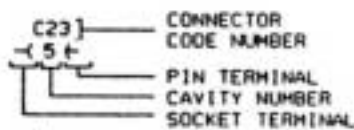

WIRING DIAGRAM KEYS

BLK	BLACK
YEL	YELLOW
RED	RED
WH	WHITE
GRY	GREY
ORA	ORANGE
BLU	BLUE
GRN	GREEN
BRN	BROWN
PUR	PURPLE
PK	PINK

□	RR. JCT BOX - JUNCTION BLOCK
▭	FR. JCT PANEL - JUNCTION BLOCK
⬡	BATT. CPT - JUNCTION BLOCK
△	A/C JCT BOX - JUNCTION BLOCK