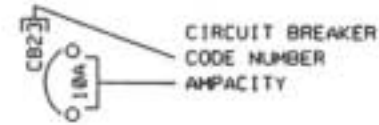

WIRING DIAGRAM KEYS

BLK	BLACK
YEL	YELLOW
RED	RED
WH	WHITE
GRY	GREY
ORA	ORANGE
BLU	BLUE
GRN	GREEN
BRN	BROWN
PUR	PURPLE
PK	PINK

□	RR. JCT BOX - JUNCTION BLOCK
▭	FR. JCT PANEL - JUNCTION BLOCK
⬡	BATT. CPT - JUNCTION BLOCK
△	A/C JCT BOX - JUNCTION BLOCK