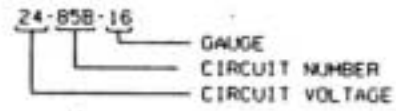

WIRING DIAGRAM KEYS

BLK	BLACK
YEL	YELLOW
RED	RED
WH	WHITE
GRY	GREY
ORA	ORANGE
BLU	BLUE
GRN	GREEN
BRN	BROWN
PUR	PURPLE
PK	PINK

□	RR. JCT BOX - JUNCTION BLOCK
▭	FR. JCT PANEL - JUNCTION BLOCK
⬡	BATT. CPT - JUNCTION BLOCK
△	A/C JCT BOX - JUNCTION BLOCK