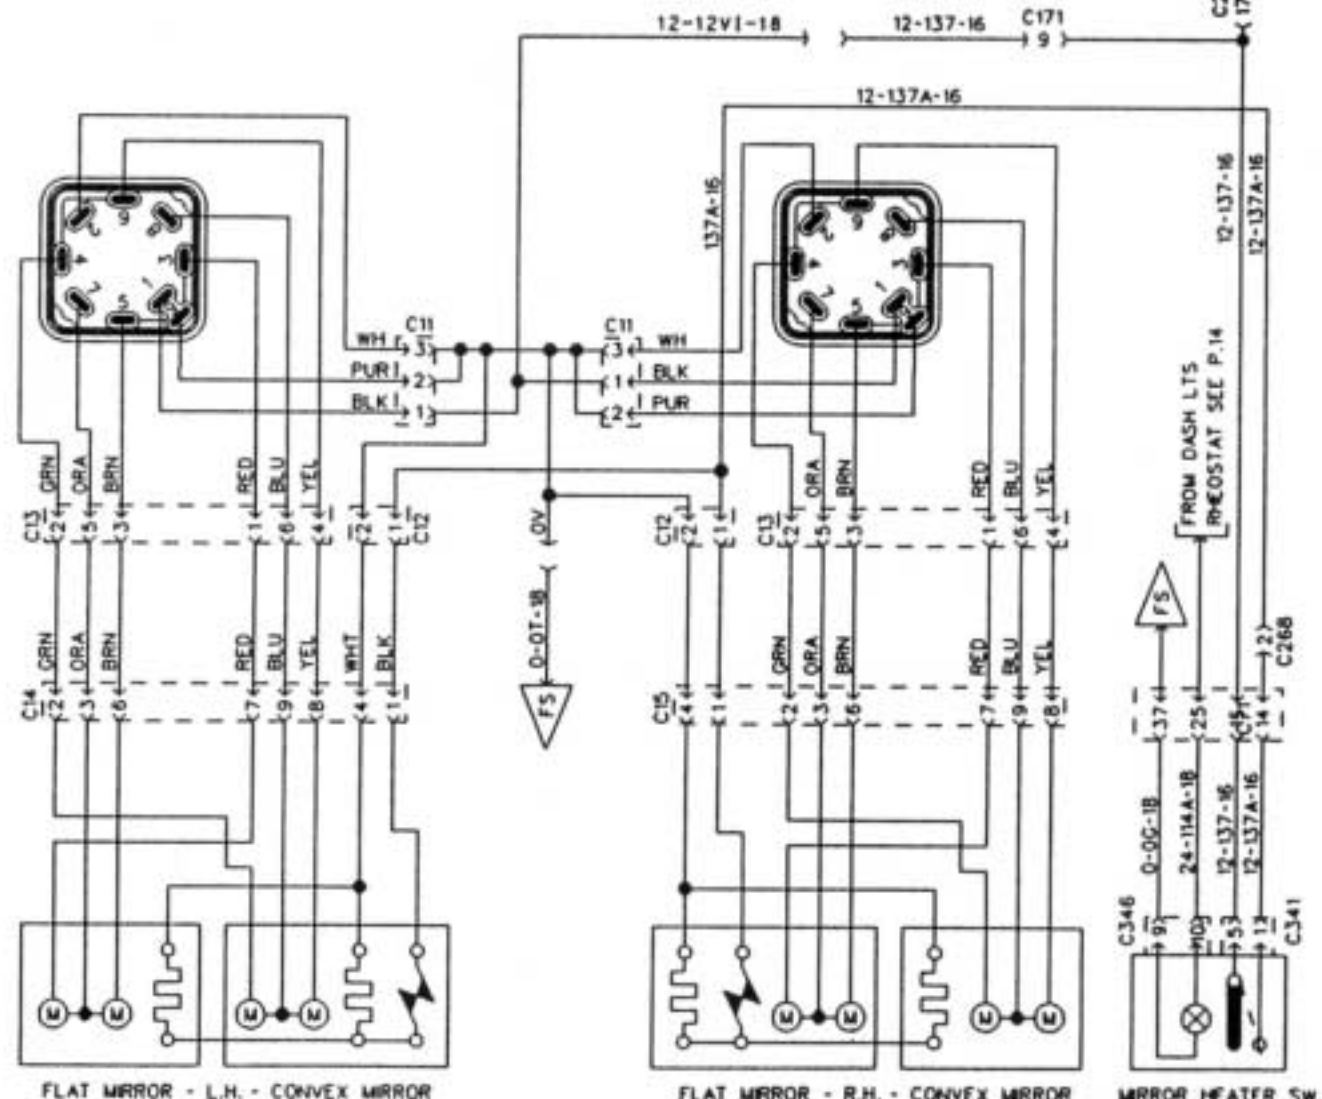

REAR VIEW - ADJUSTMENT & HEATED SW. (SPARTAN)

REAR VIEW MIRROR - ADJUSTMENT & HEATER SW. (RAMCO)