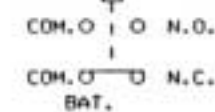

WIRING DIAGRAM KEYS

- BLK BLACK
- YEL YELLOW
- RED RED
- WH WHITE
- GRY GREY
- ORA ORANGE
- BLU BLUE
- GRN GREEN
- BRN BROWN
- PUR PURPLE
- PK PINK