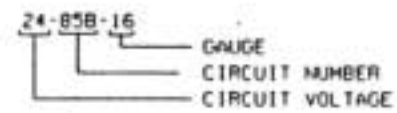

WIRING DIAGRAM KEYS

- BLK BLACK
- YEL YELLOW
- RED RED
- WH WHITE
- GRY GREY
- ORA ORANGE
- BLU BLUE
- GRN GREEN
- BRN BROWN
- PUR PURPLE
- PK PINK