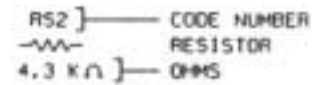

WIRING DIAGRAM KEYS

- BLK BLACK
- YEL YELLOW
- RED RED
- WH WHITE
- GRY GREY
- ORA ORANGE
- BLU BLUE
- GRN GREEN
- BRN BROWN
- PUR PURPLE
- PK PINK