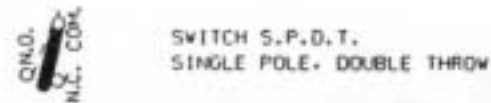

WIRING DIAGRAM KEYS

- BLK BLACK
- YEL YELLOW
- RED RED
- WH WHITE
- GRY GREY
- ORA ORANGE
- BLU BLUE
- GRN GREEN
- BRN BROWN
- PUR PURPLE
- PK PINK