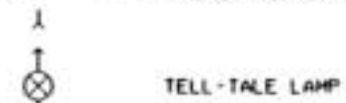

WIRING DIAGRAM KEYS

- BLK BLACK
- YEL YELLOW
- RED RED
- WH WHITE
- GRY GREY
- ORA ORANGE
- BLU BLUE
- GRN GREEN
- BRN BROWN
- PUR PURPLE
- PK PINK