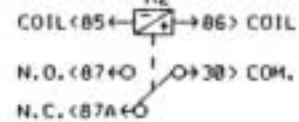

WIRING DIAGRAM KEYS

- BLK BLACK
- YEL YELLOW
- RED RED
- WH WHITE
- GRY GREY
- ORA ORANGE
- BLU BLUE
- GRN GREEN
- BRN BROWN
- PUR PURPLE
- PK PINK