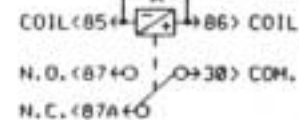

WIRING DIAGRAM KEYS

- BLK BLACK
- YEL YELLOW
- RED RED
- WH WHITE
- GRY GREY
- ORA ORANGE
- BLU BLUE
- GRN GREEN
- BRN BROWN
- PUR PURPLE
- PK PINK