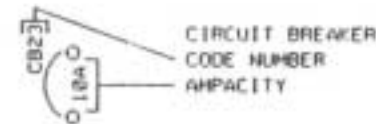

WIRING DIAGRAM KEYS

- BLK BLACK
- YEL YELLOW
- RED RED
- WH WHITE
- GRY GREY
- ORA ORANGE
- BLU BLUE
- GRN GREEN
- BRN BROWN
- PUR PURPLE
- PK PINK