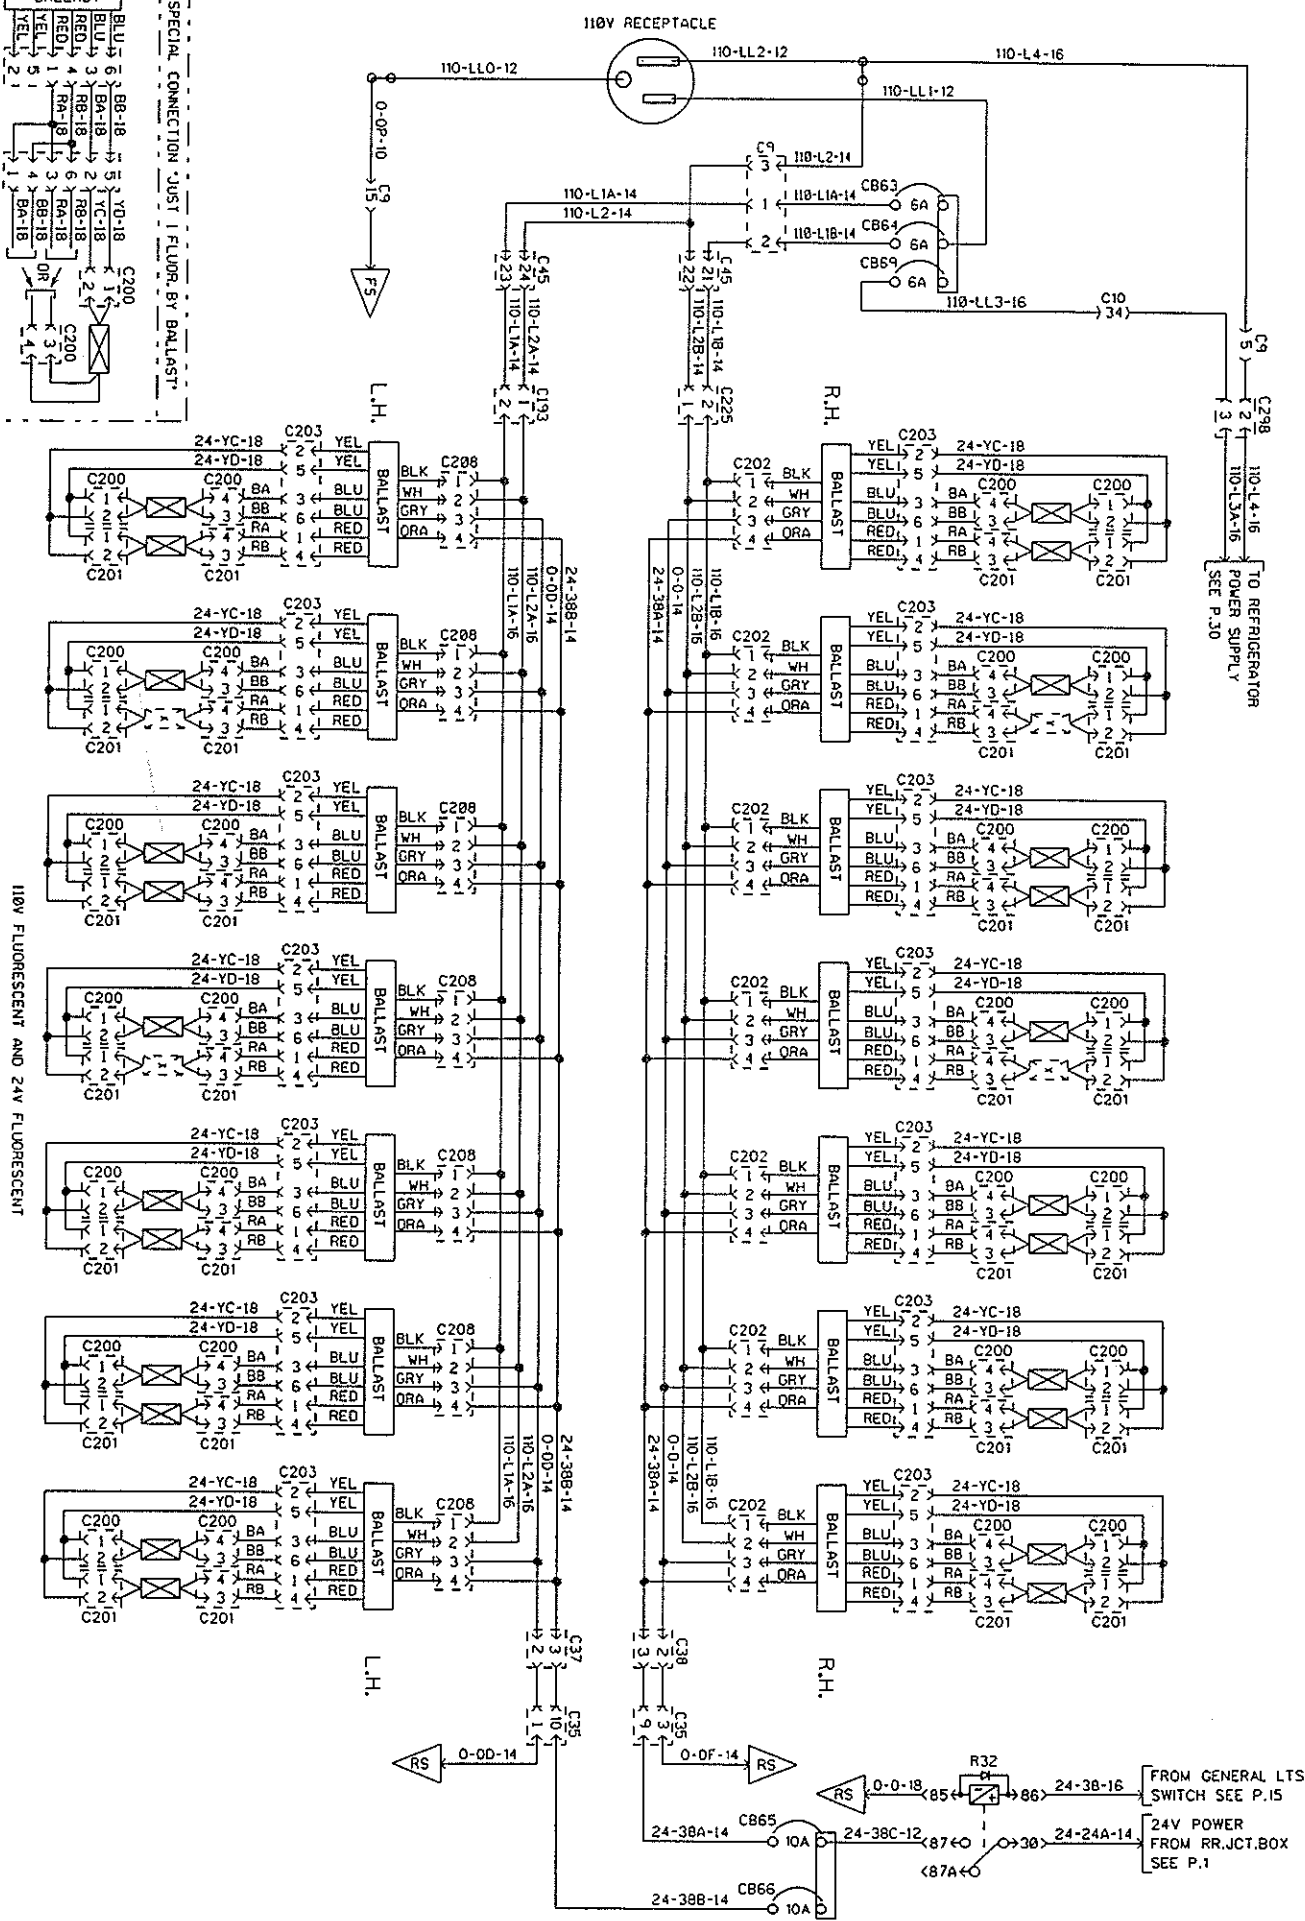

INTERIOR LIGHTING

TO REFRIGERATOR POWER SUPPLY SEE P.10

FROM GENERAL LTS SWITCH SEE P.15
24V POWER FROM R.JCT.BOX SEE P.1