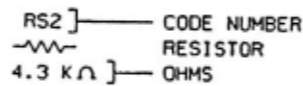

WIRING DIAGRAM KEYS

- BLK BLACK
- YEL YELLOW
- RED RED
- WH WHITE
- GRY GREY
- ORA ORANGE
- BLU BLUE
- GRN GREEN
- BRN BROWN
- PUR PURPLE
- PK PINK