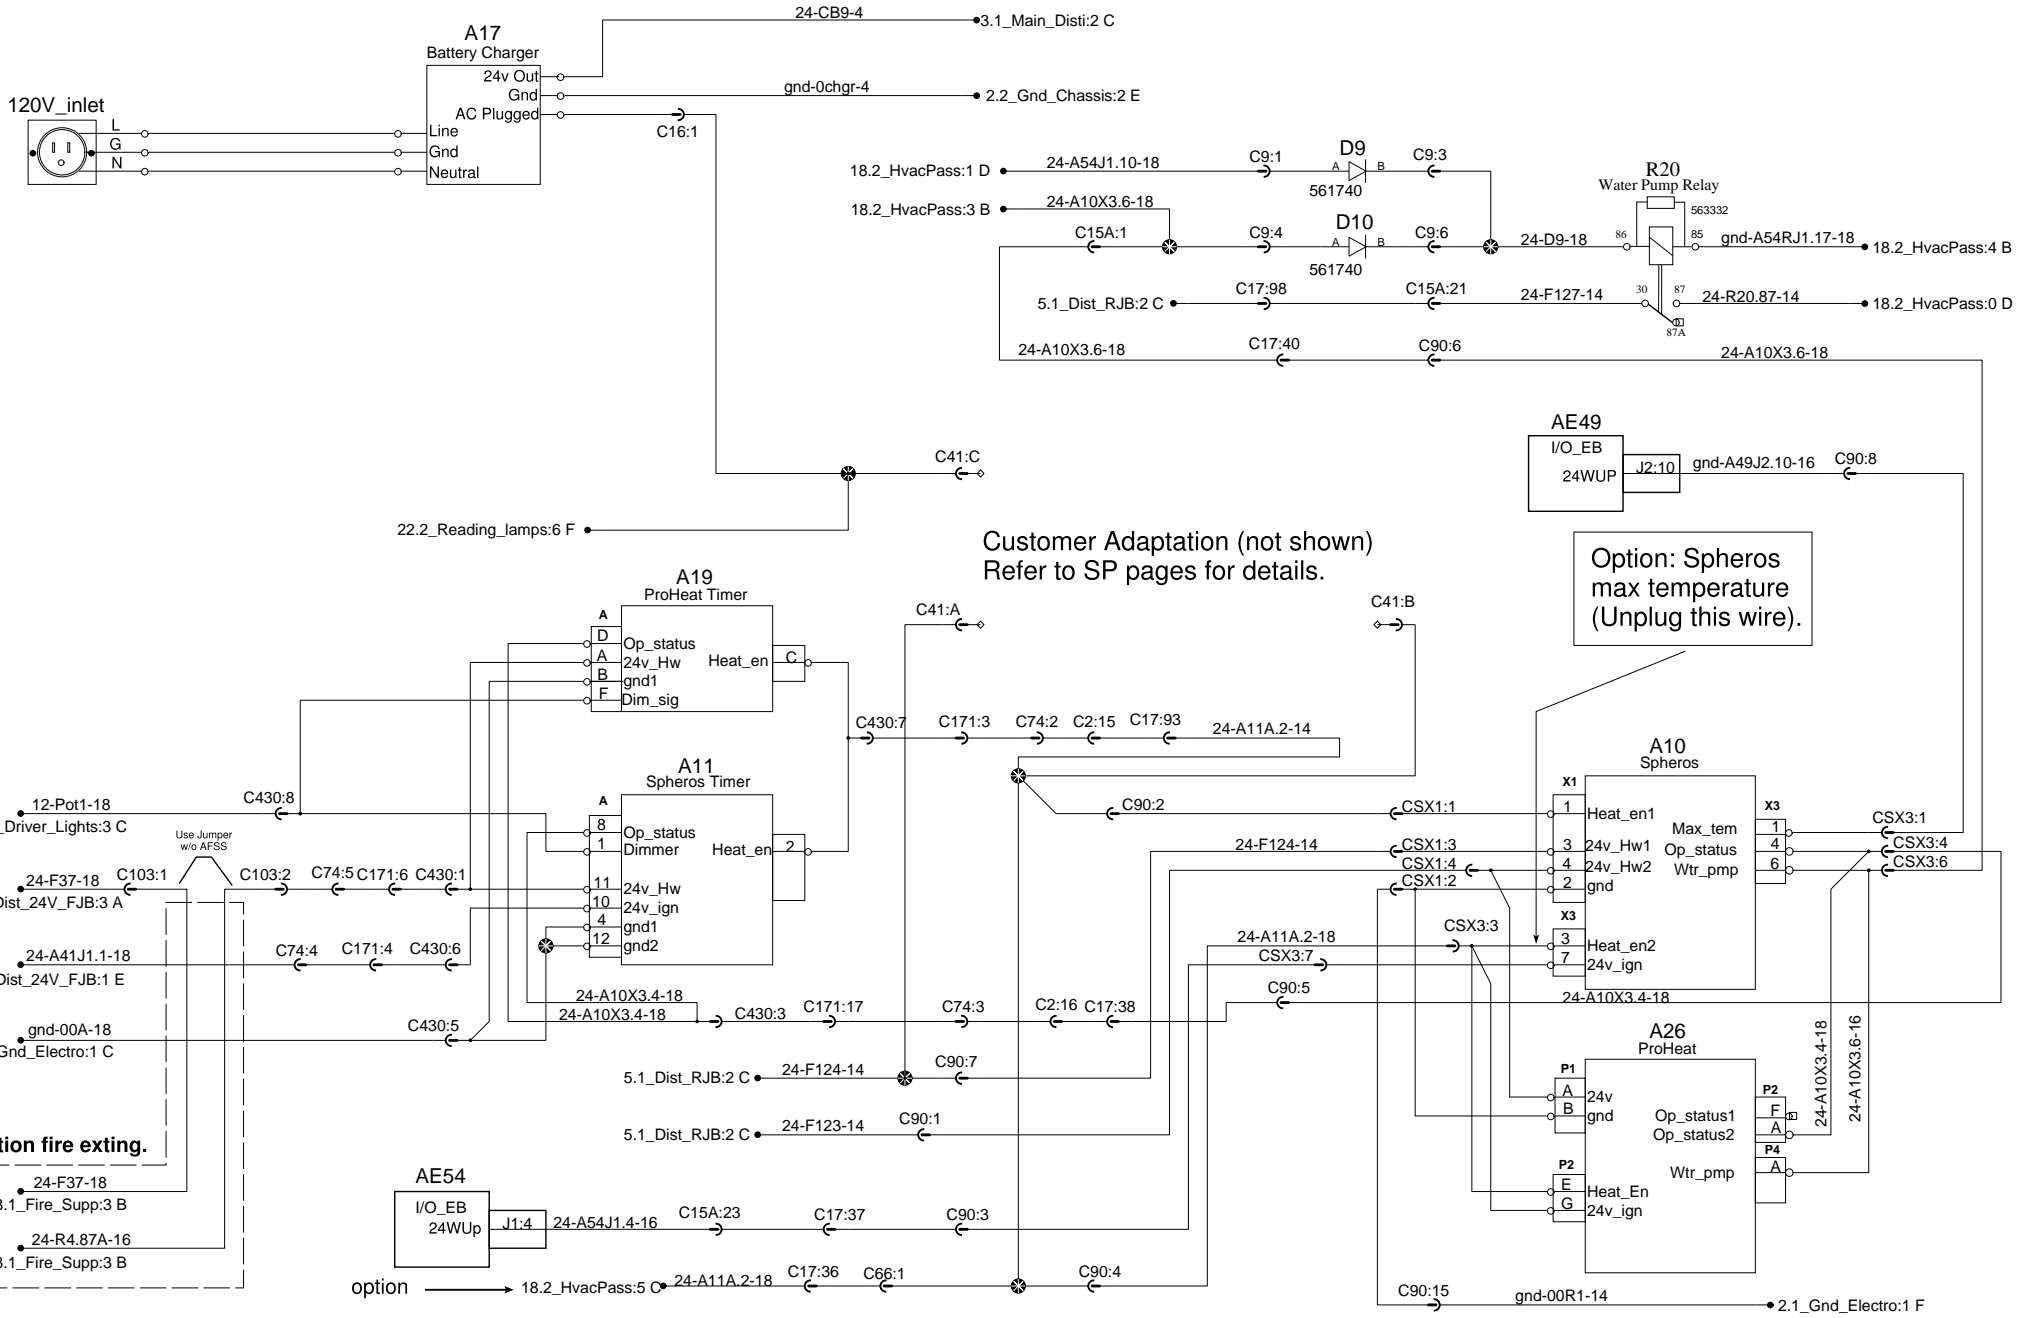

Water PreHeater (Spheros or Pro-Heat)

Customer Adaptation (not shown)
Refer to SP pages for details.

Option: Spheros
max temperature
(Unplug this wire).

Option fire exting.
24-F37-18
38.1_Fire_Supp:3 B
24-R4.87A-16
38.1_Fire_Supp:3 B