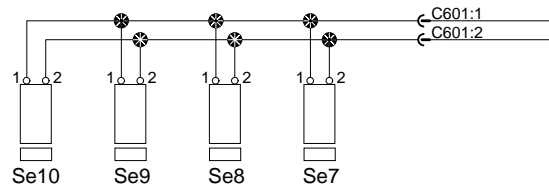

Windows ajar

Magnetic sensors window ajar LH

Window open = contact close
 Window close = contact open

Magnetic sensors window ajar RH

AE56

I/O_EA
24WUP

J2:1

0-Se4.1-18

C582:A

C601:1

C601:2

gnd-A56RJ1.18-18

C582:B

2.1_Gnd_Electro:5 C

C603:1

C603:2