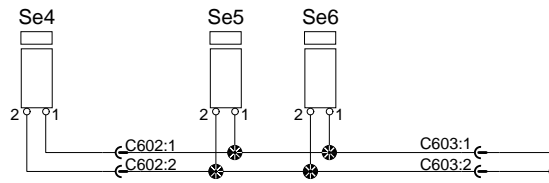

Windows ajar

Magnetic sensors window ajar LH

Window open = contact close
 Window close = contact open

Magnetic sensors window ajar RH

AE56

I/O_EA
24WUP

J2:1

0-Se4.1-18

C582:A

C601:1

C601:2

gnd-A56RJ1.18-18

C582:B

2.1_Gnd_Electro:5 C

C603:1

C603:2