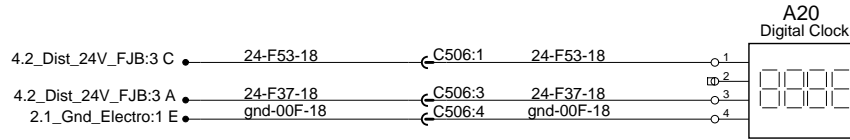

Digital clock & Back-up Camera

12 or 24 hours digital clock

Back-up camera