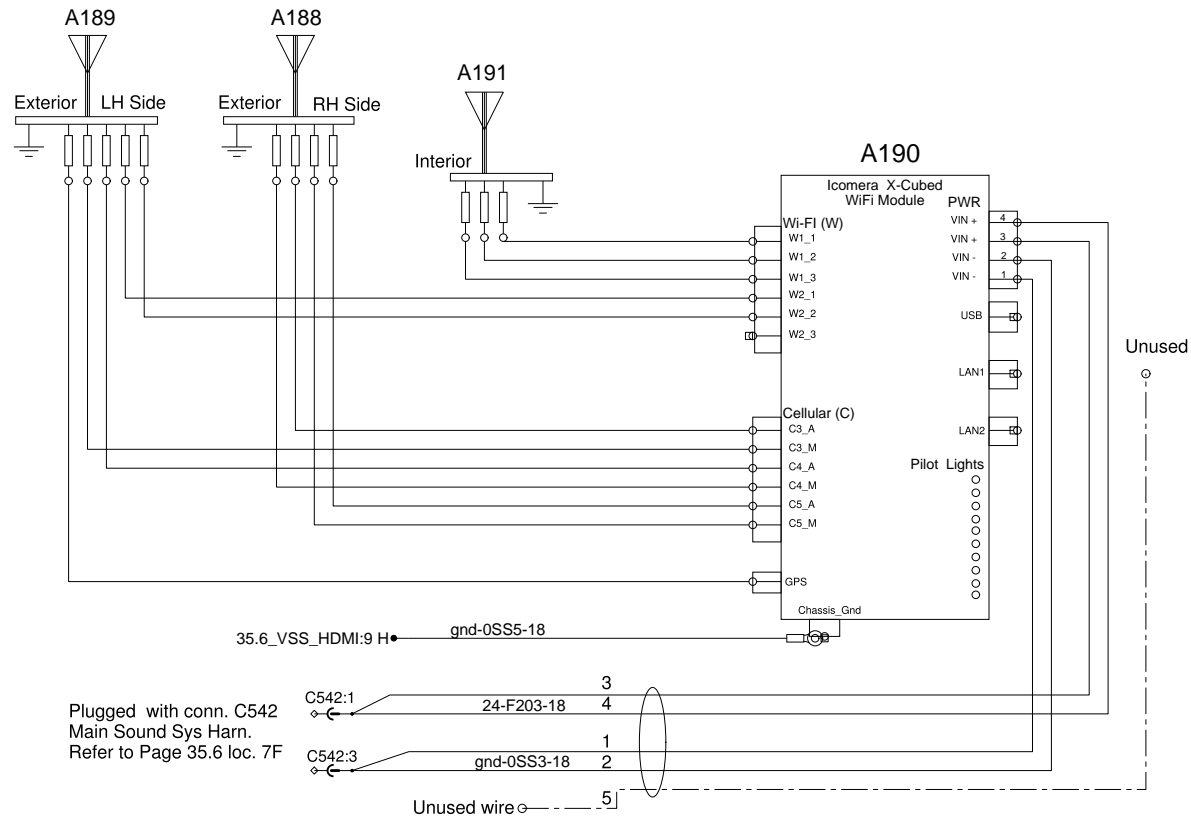

# Passenger entertainment system

Plugged with conn. C542  
Main Sound Sys Harn.  
Refer to Page 35.6 loc. 7F