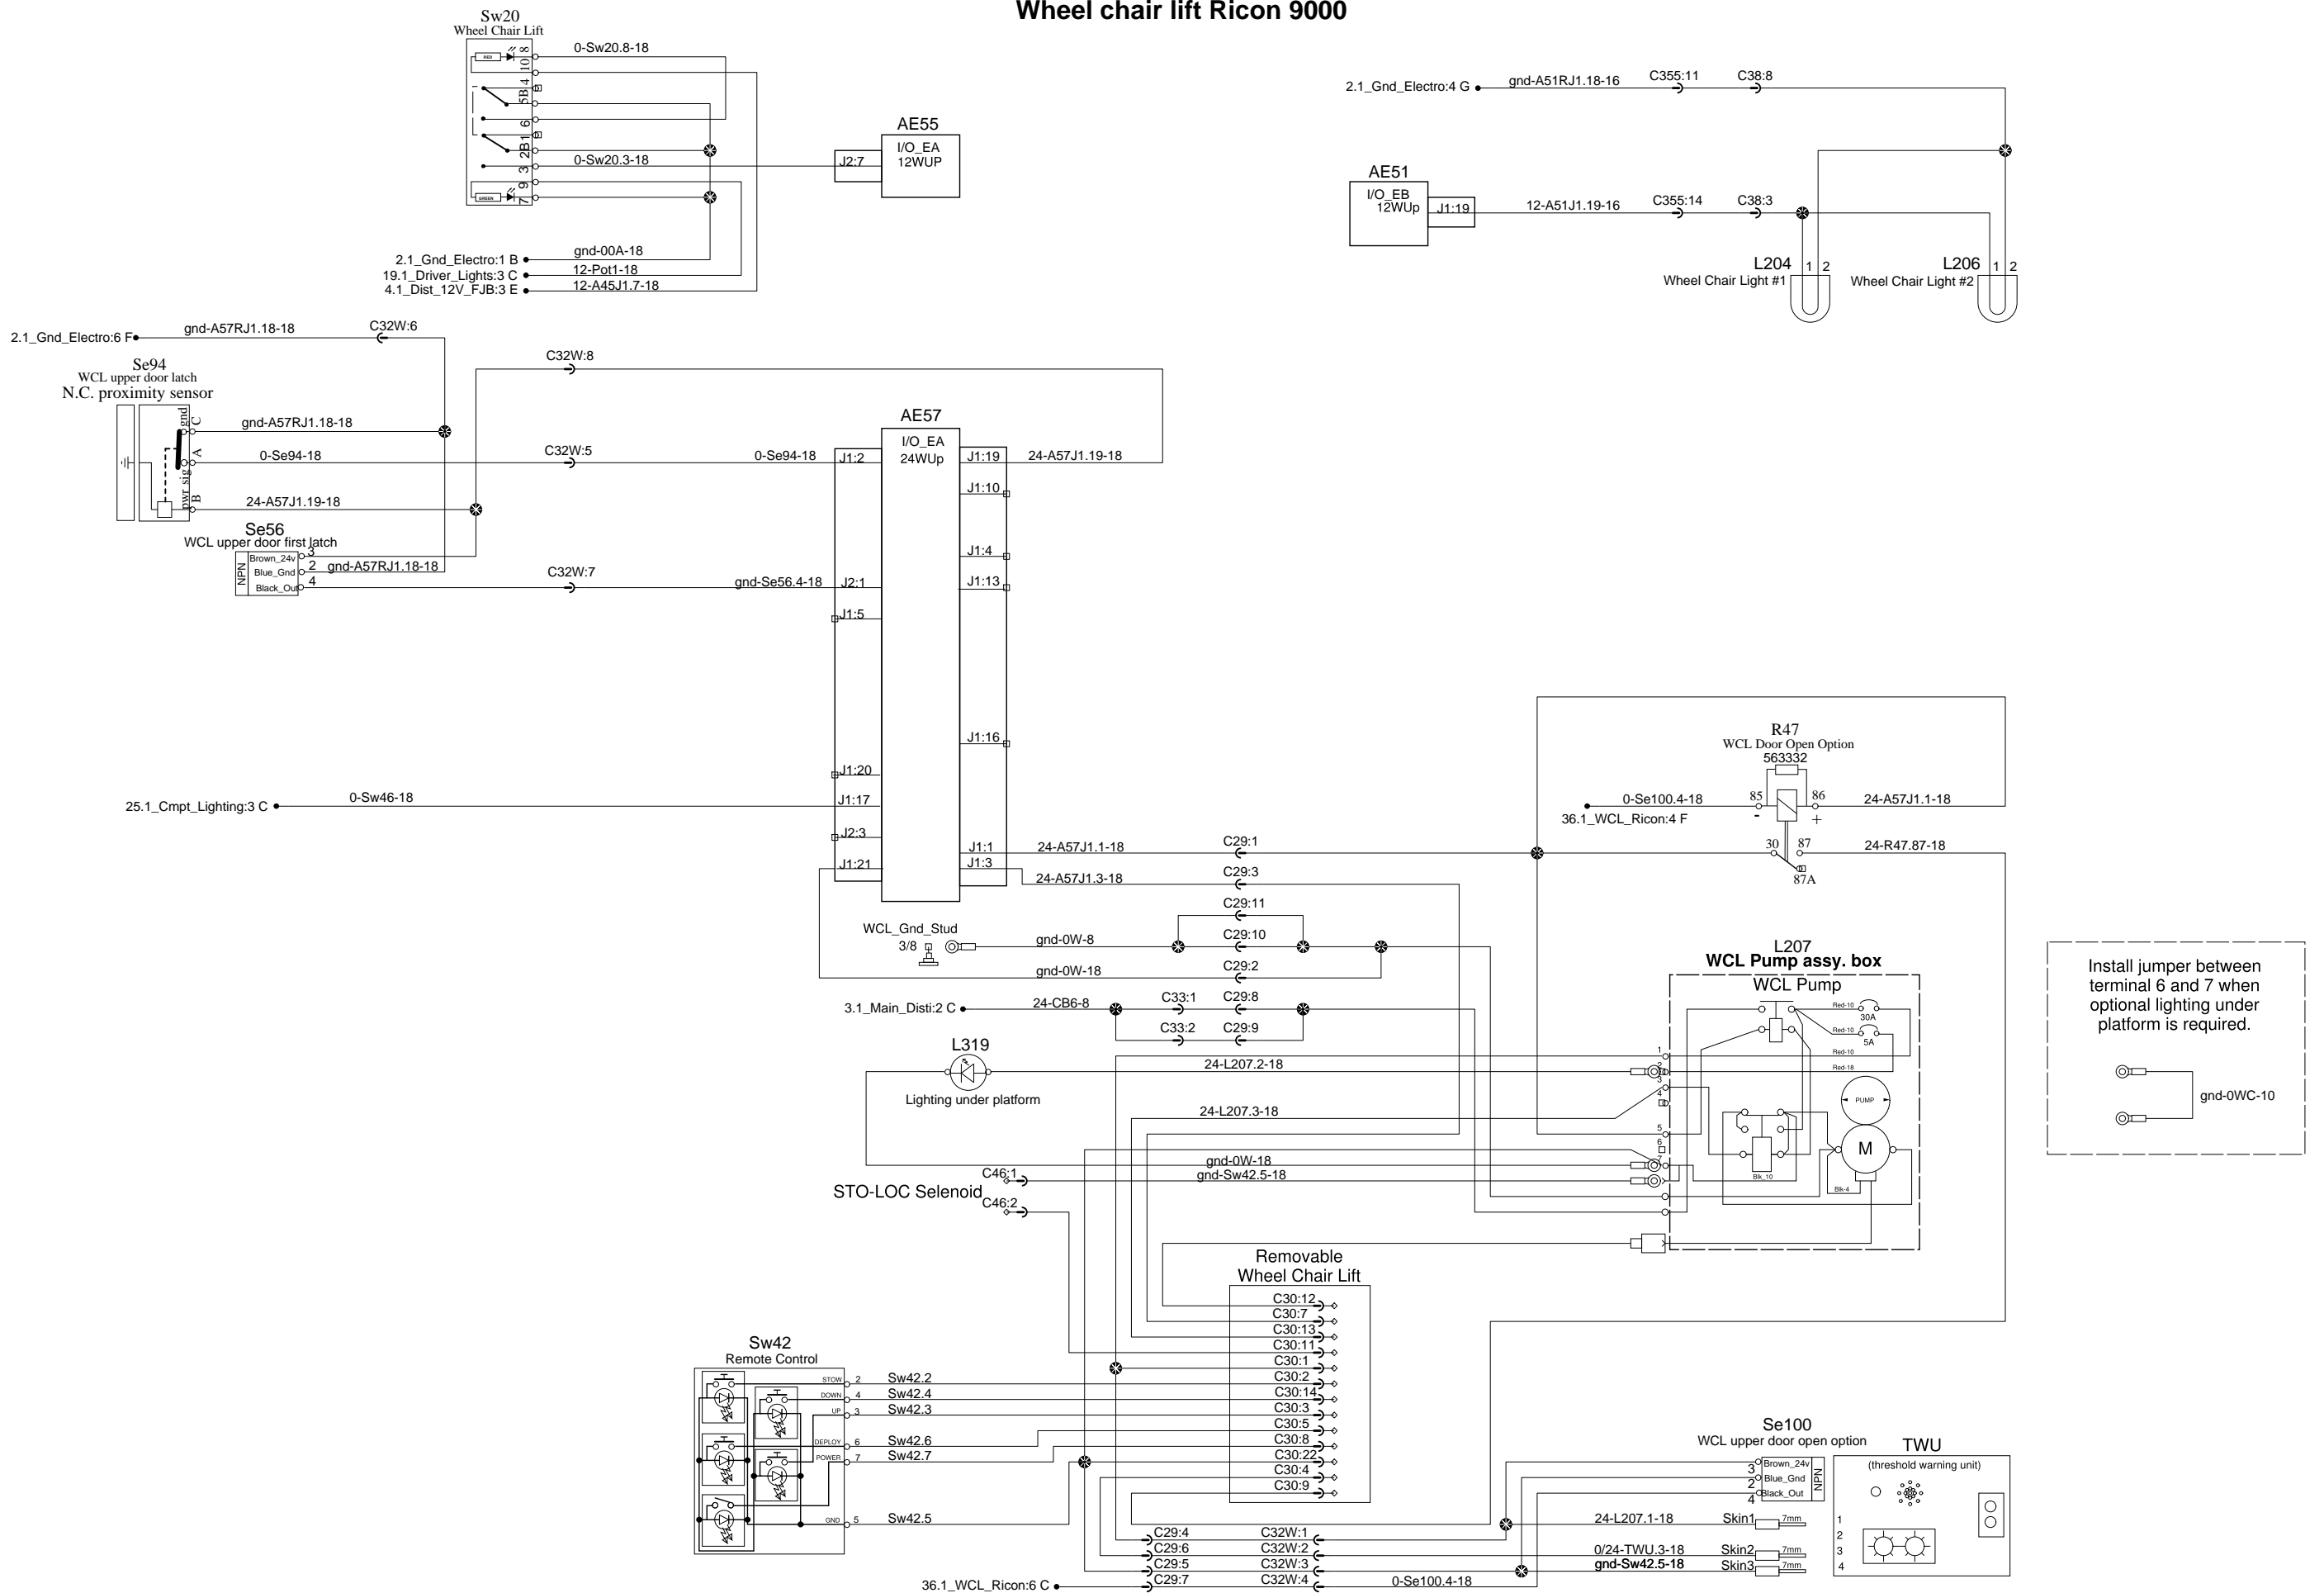

Wheel chair lift Ricon 9000

Install jumper between terminal 6 and 7 when optional lighting under platform is required.

gnd-0WC-10