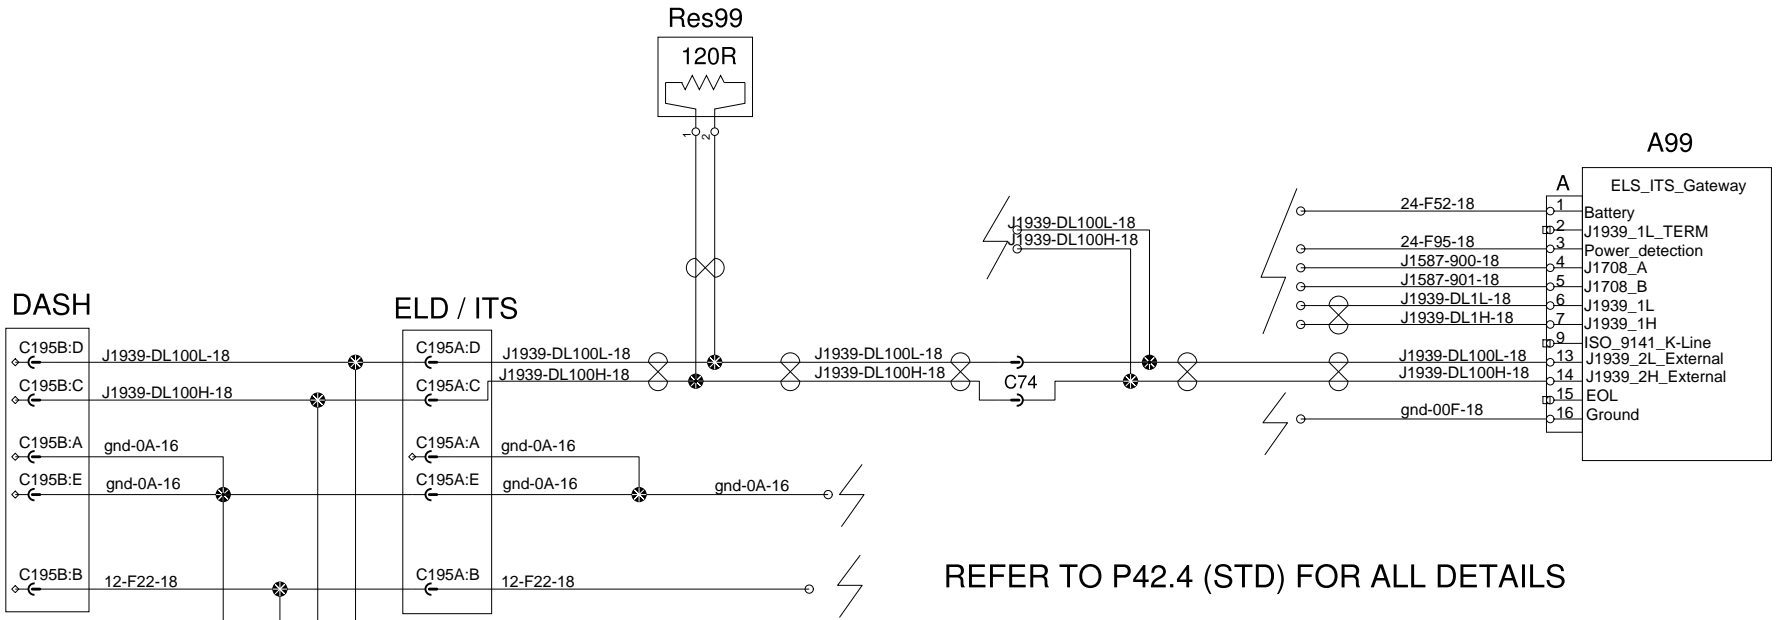

# ELD / ITS J1939 Gateway

REFER TO P42.4 (STD) FOR ALL DETAILS

6.2SP1\_Networks: 4 A