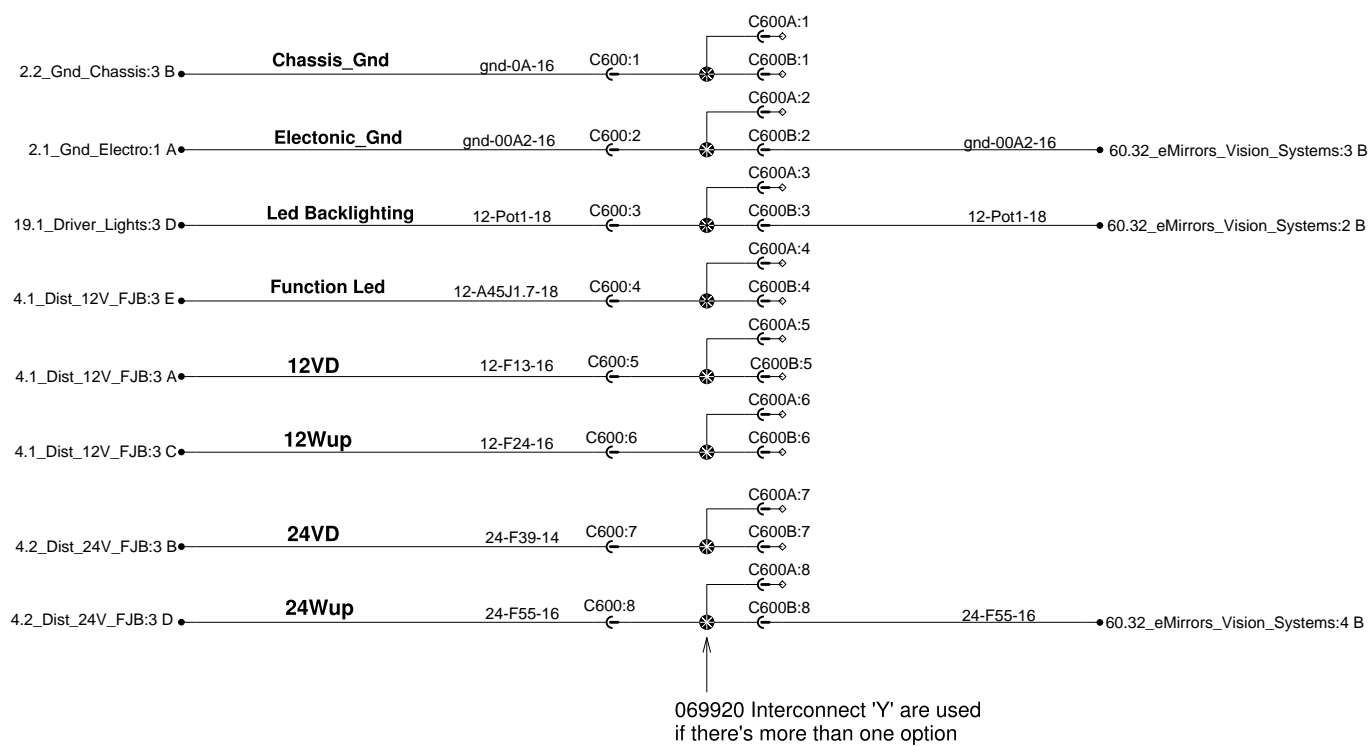

Customer Adaptation Dash Interface (Central Dashboard Connector)

069920 Interconnect 'Y' are used
if there's more than one option