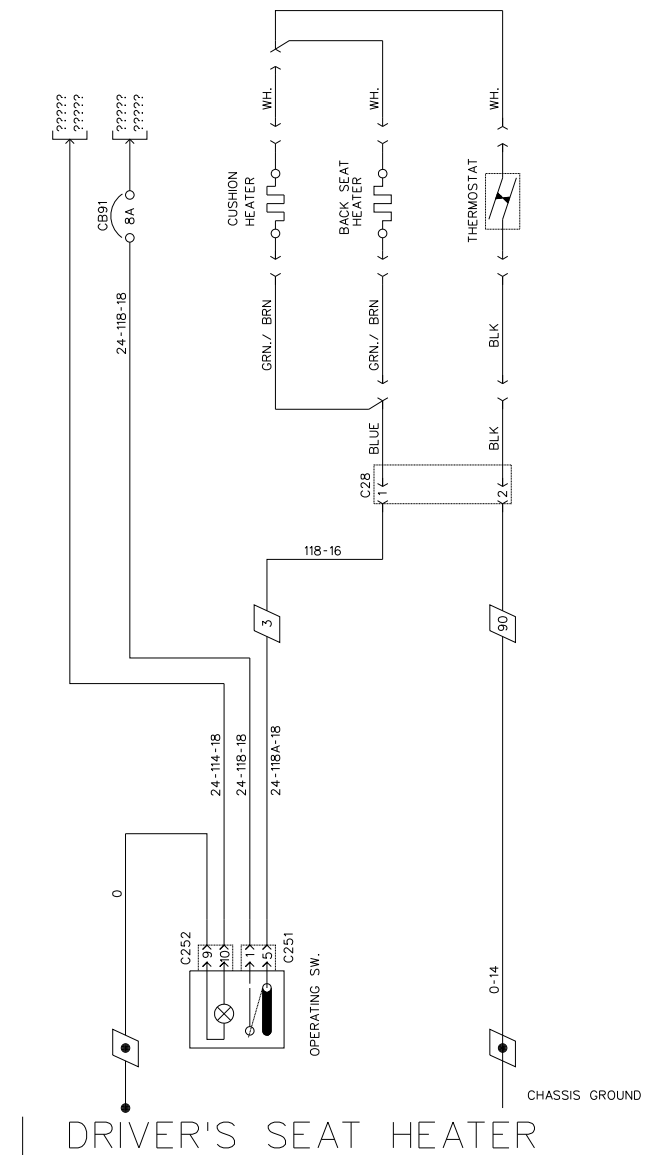

LAVATORY

PREVOST CAR inc.

WIRING DIAGRAM

NO: D060871

P. 20

REVISION 000

DRIVER'S SEAT HEATER