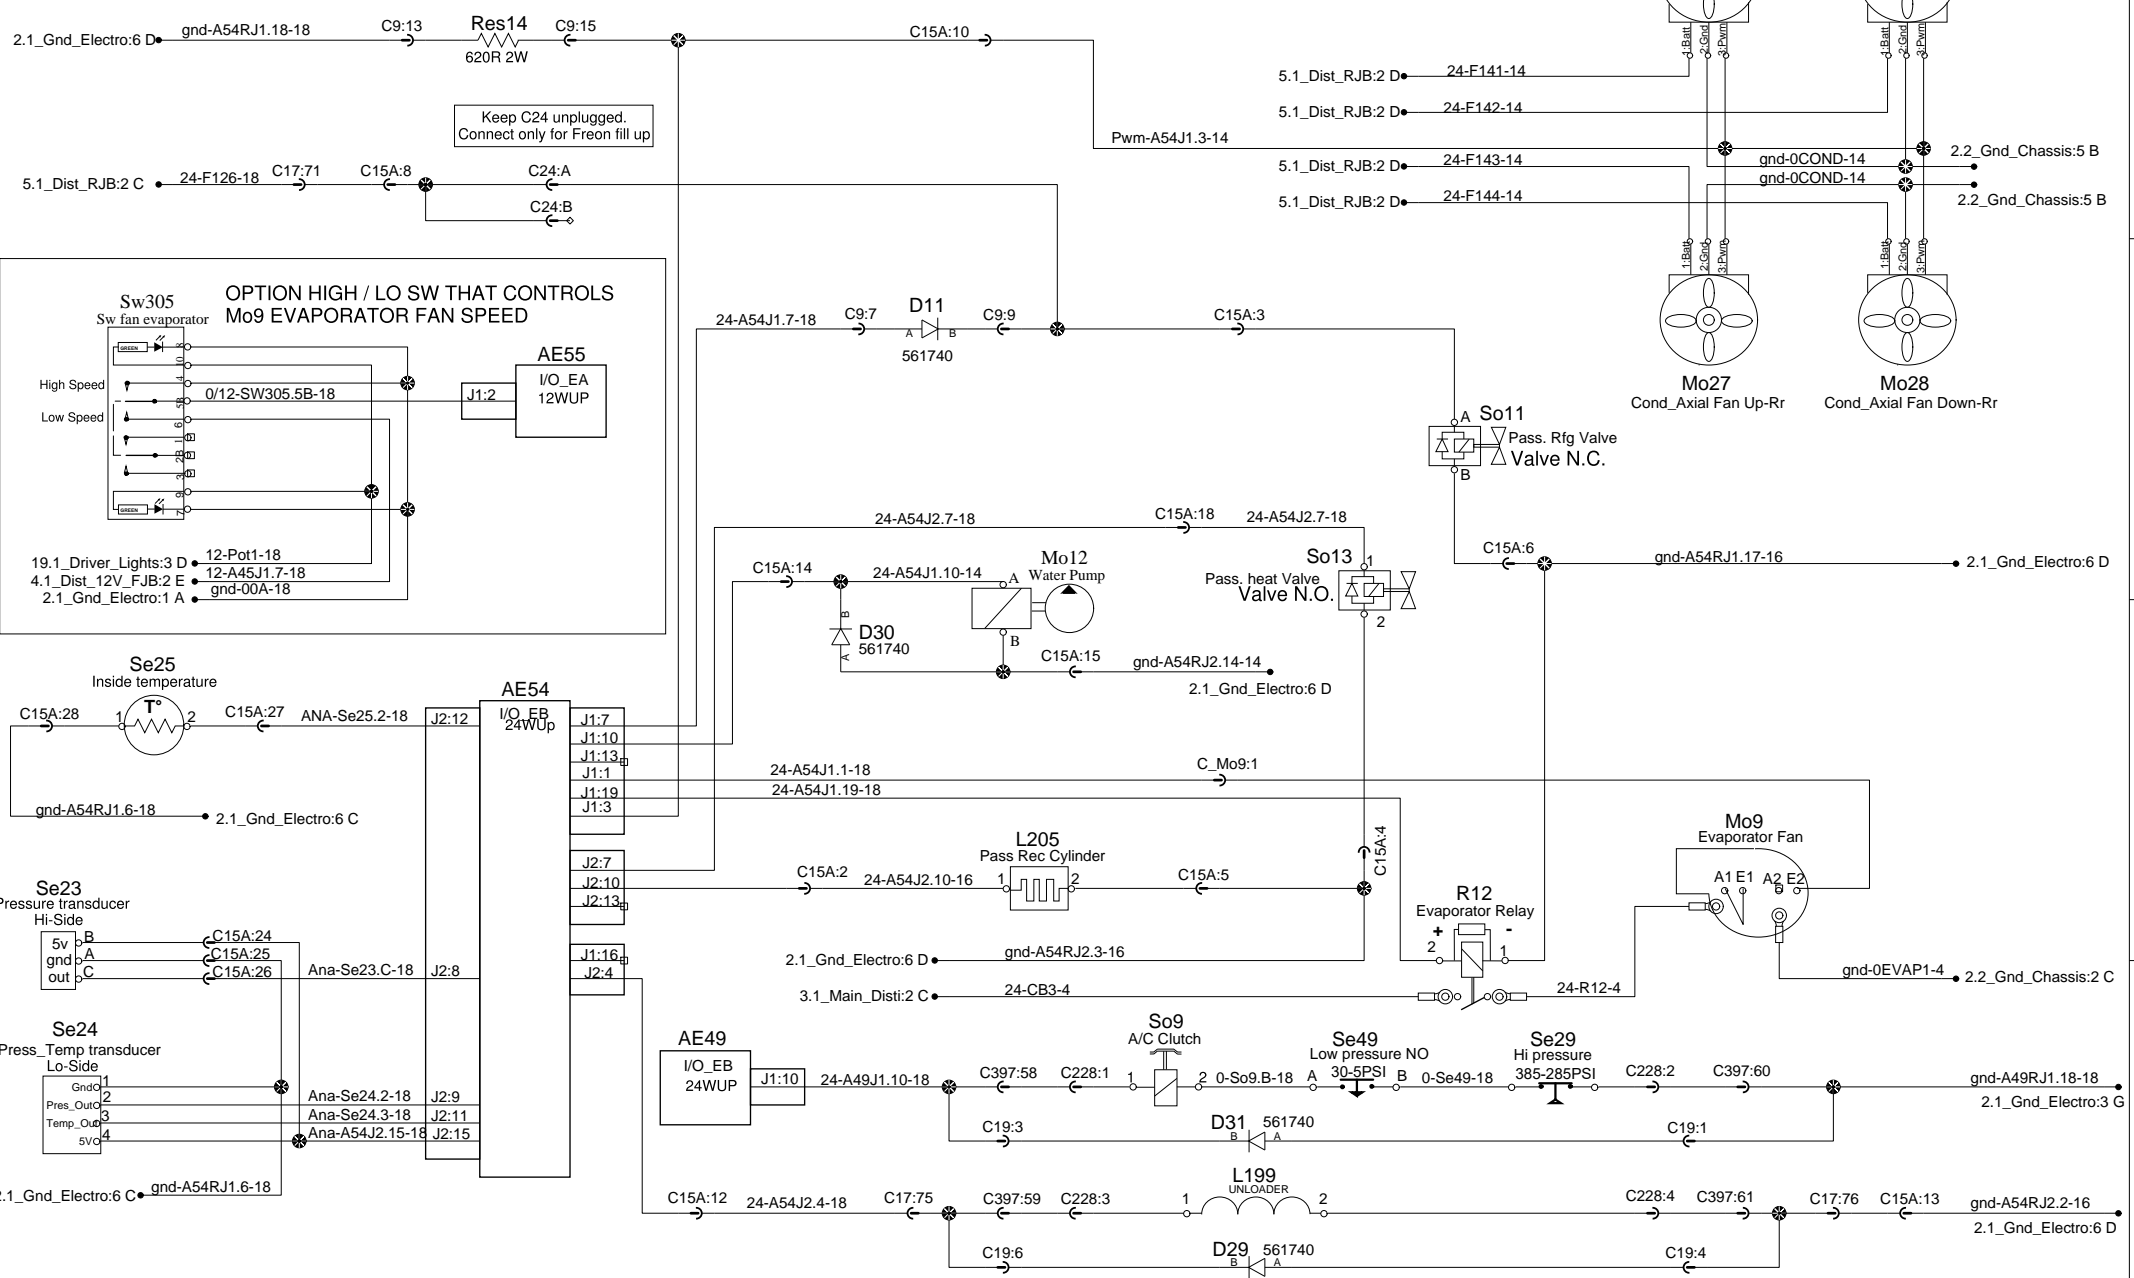

Hvac passengers

Keep C24 unplugged.
Connect only for Freon fill up