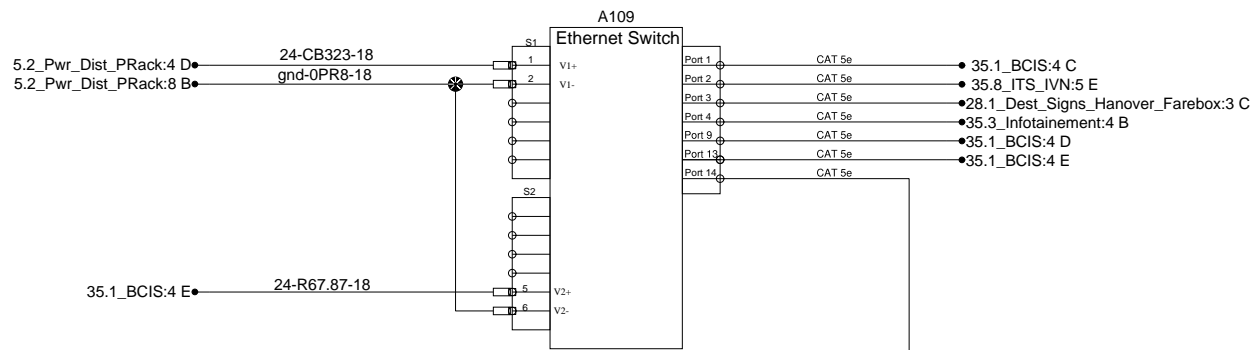

WIFI

ETHERNET

AUTOMATIC PASSENGER COUNTING