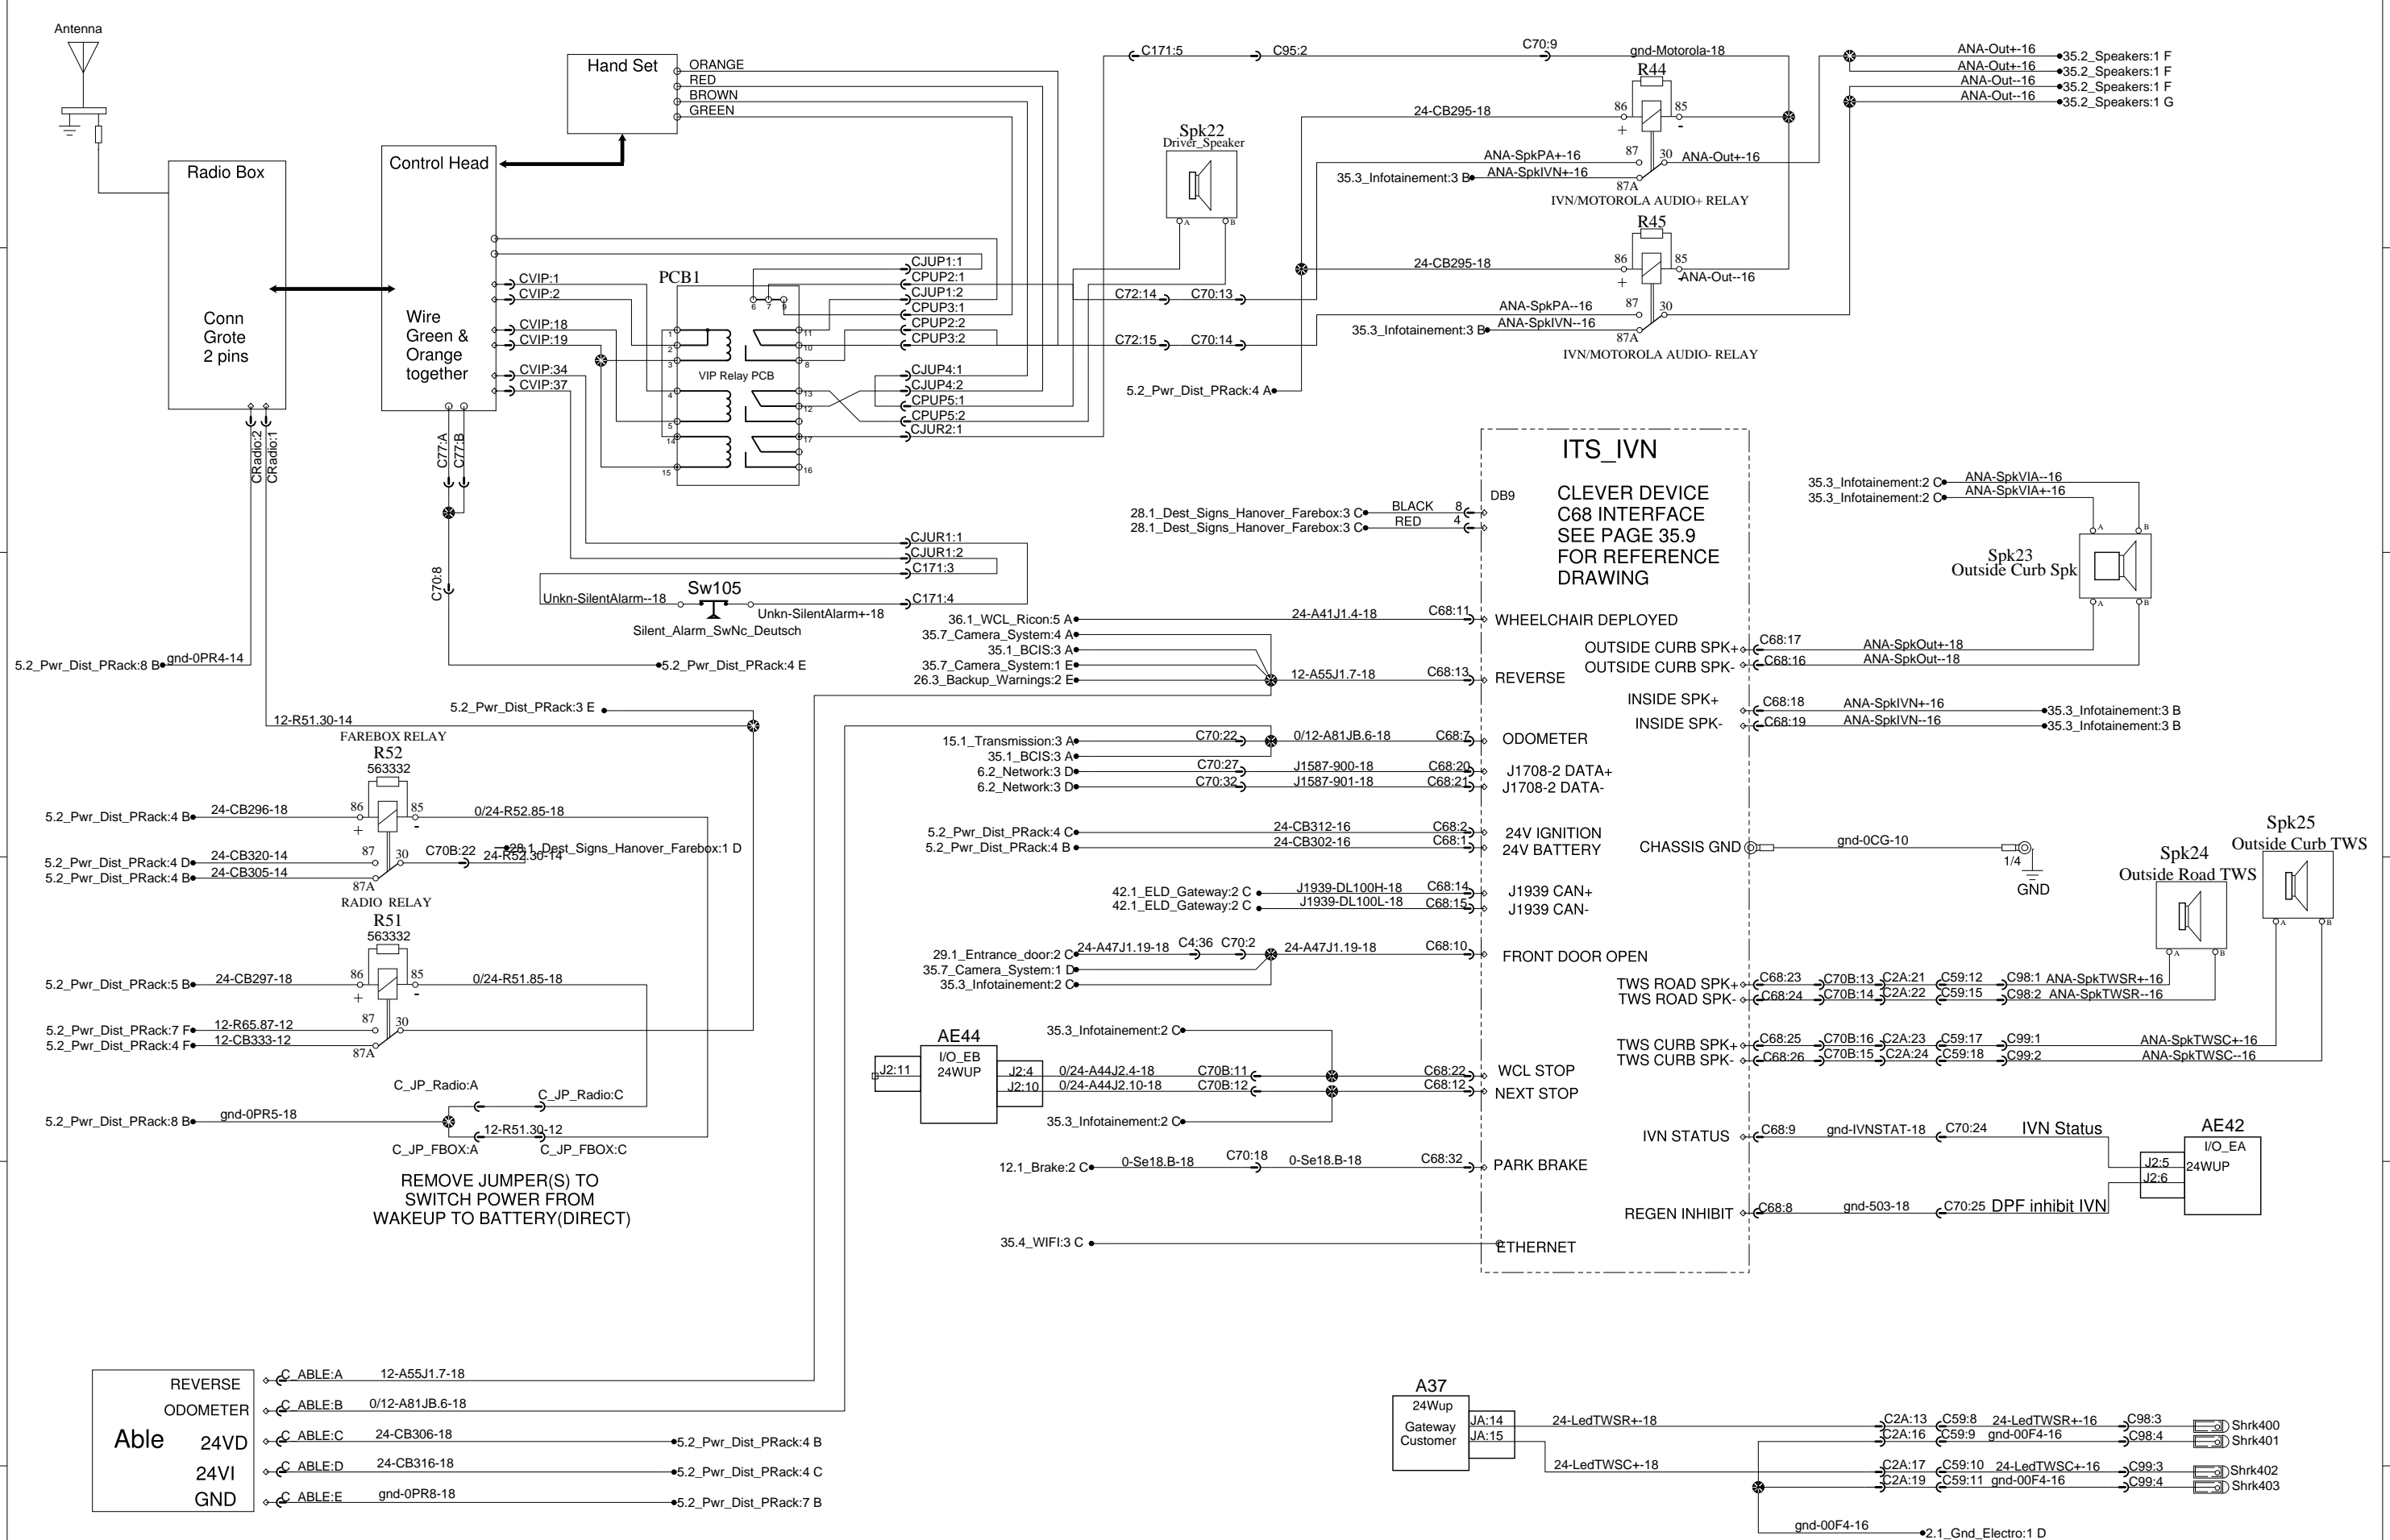

ITS_IVN

REVERSE	ABLE:A	12-A55J1.7-18	
ODOMETER	ABLE:B	0/12-A81JB.6-18	
Able 24VD	ABLE:C	24-CB306-18	5.2_Pwr_Dist_P Rack:4 B
24VI	ABLE:D	24-CB316-18	5.2_Pwr_Dist_P Rack:4 C
GND	ABLE:E	gnd-0PR8-18	5.2_Pwr_Dist_P Rack:7 B

REMOVE JUMPER(S) TO SWITCH POWER FROM WAKEUP TO BATTERY(DIRECT)