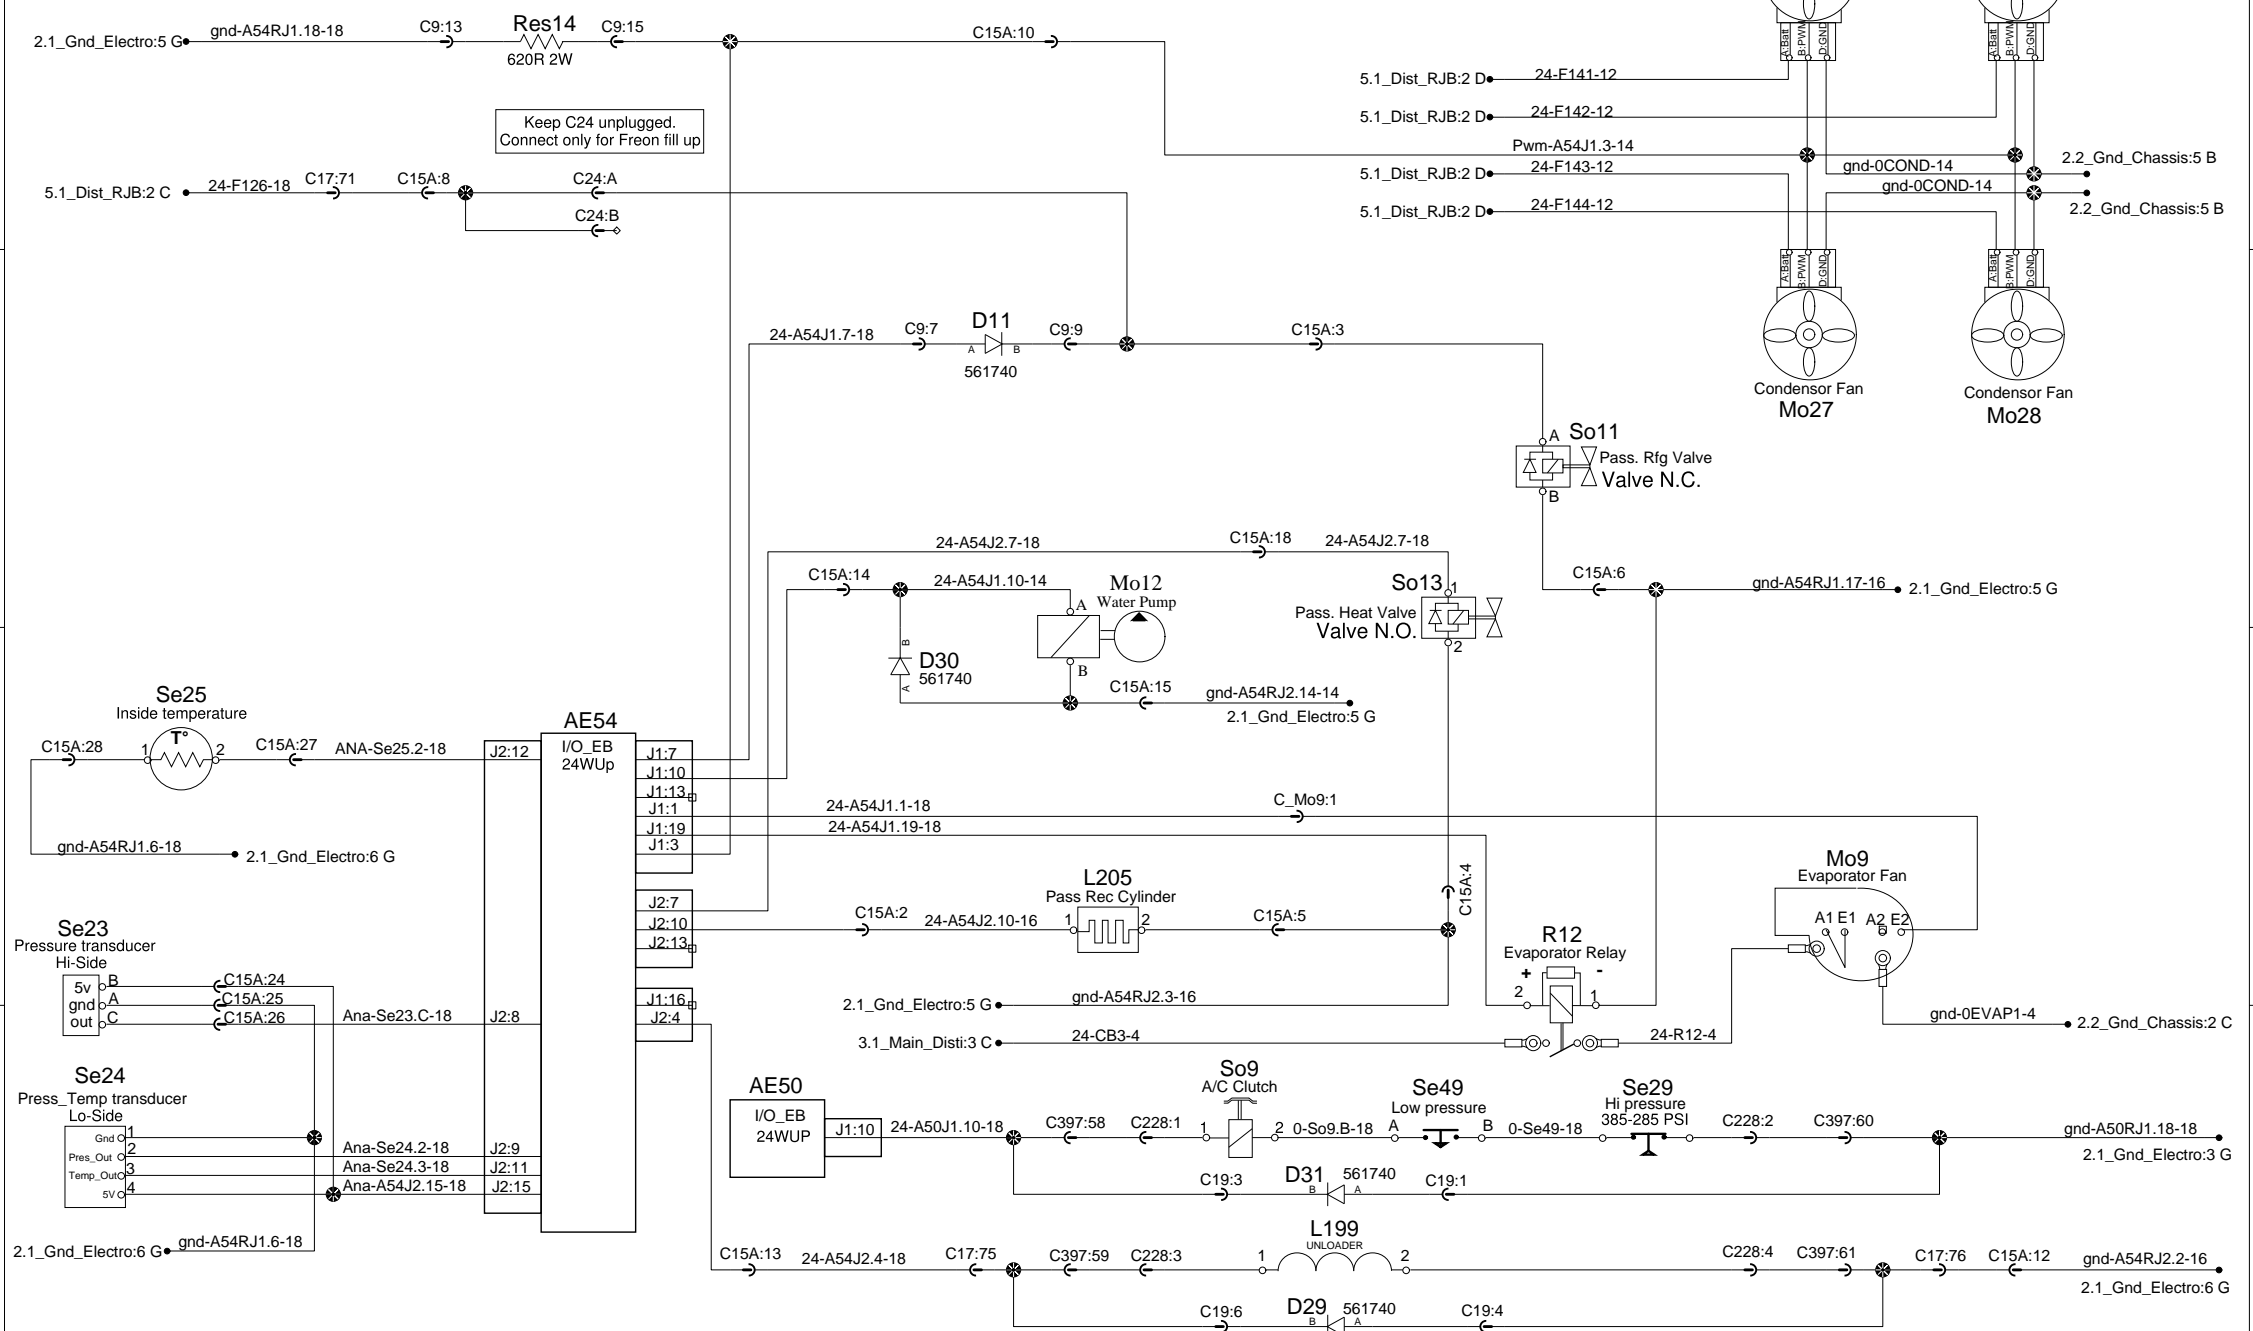

Hvac passengers

870011 ebm past

Keep C24 unplugged.
Connect only for Freon fill up