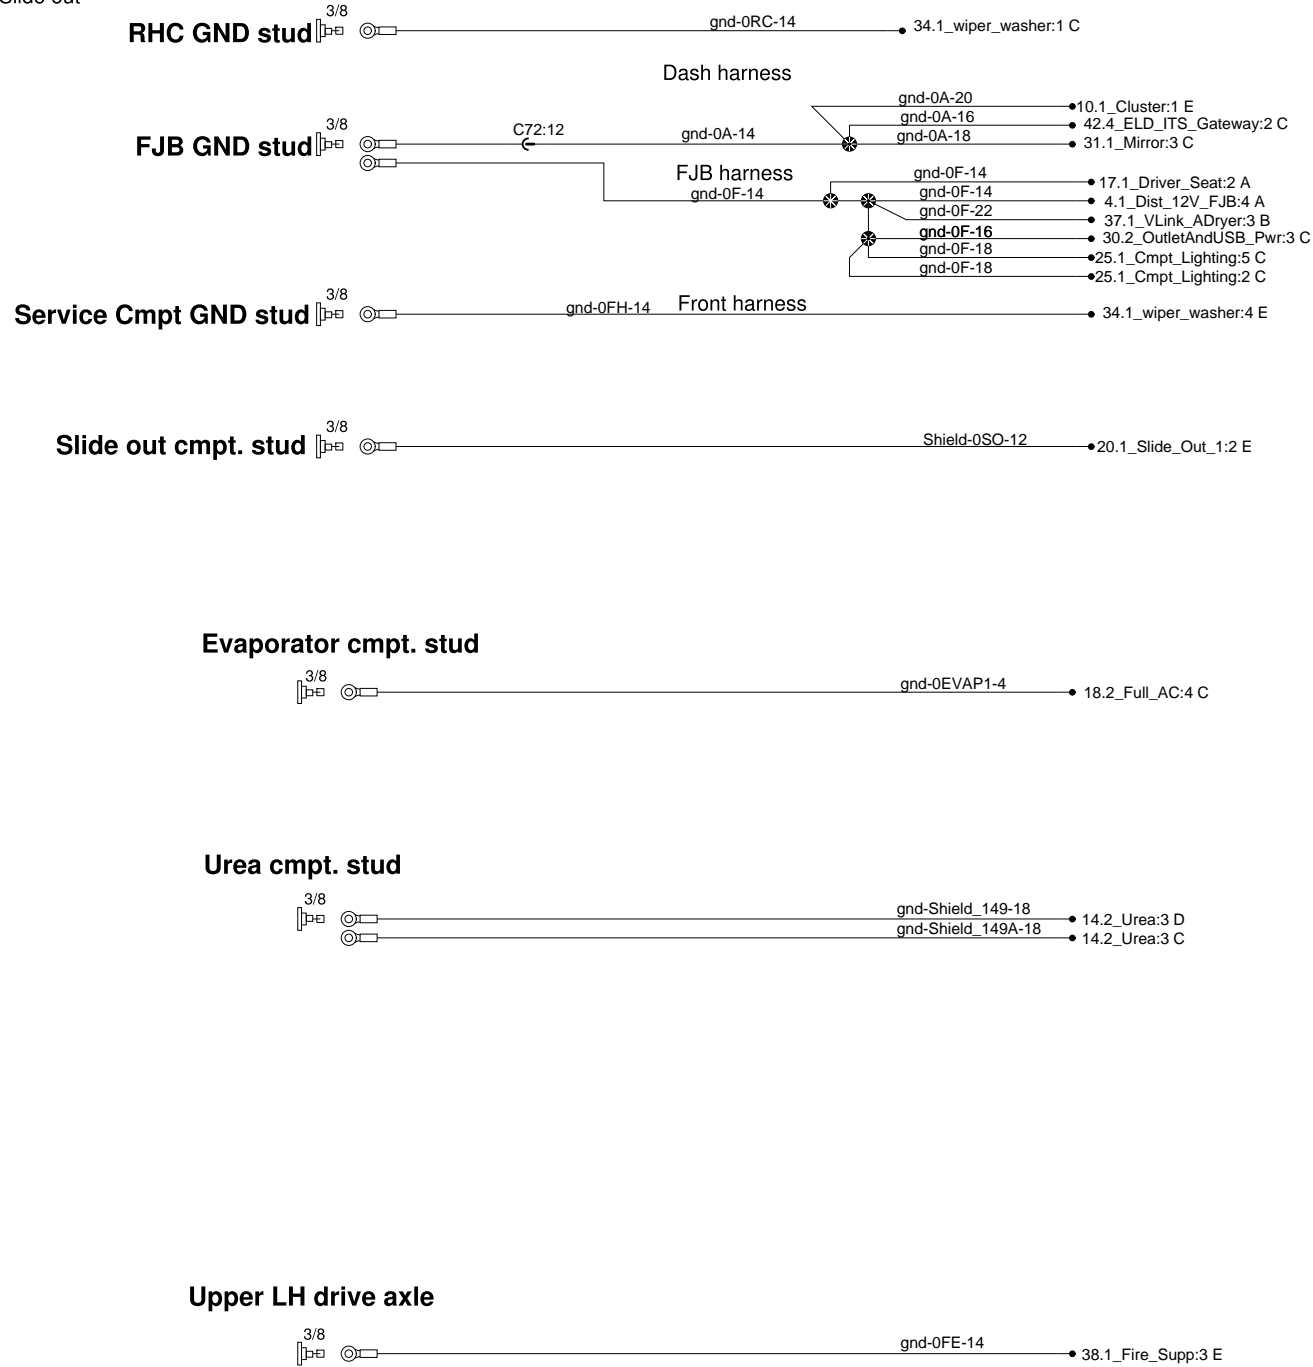

**\*\*Ground distribution:\*\***

- 0-Electric gnd
- 00- Electronic Gnd
- A-Dash - Lh console harness
- F-Front junction box harness
- FH-Front harness
- FCH-Front clearance harness
- R-Rear junction box harness
- FR-Front to rear
- SO-Slide out

# Chassis ground distribution