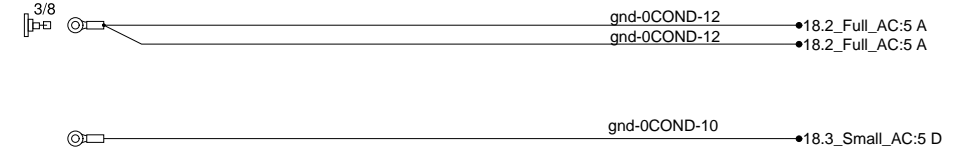

Condensor cmpt. stud