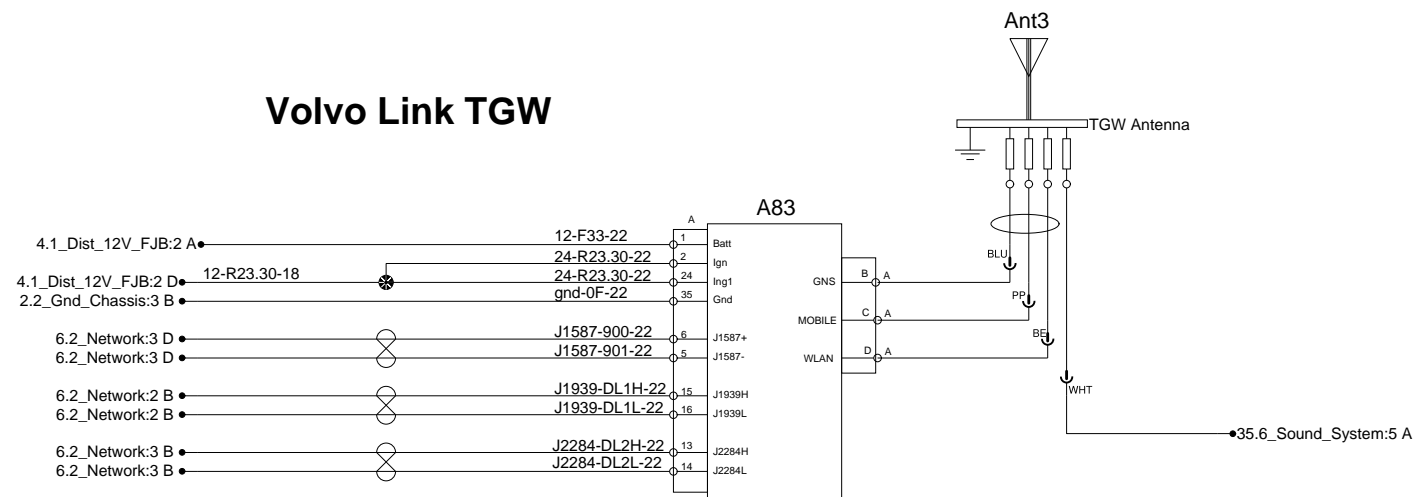

Volvo Link TGW

Air Dryer Electric Control and Heater