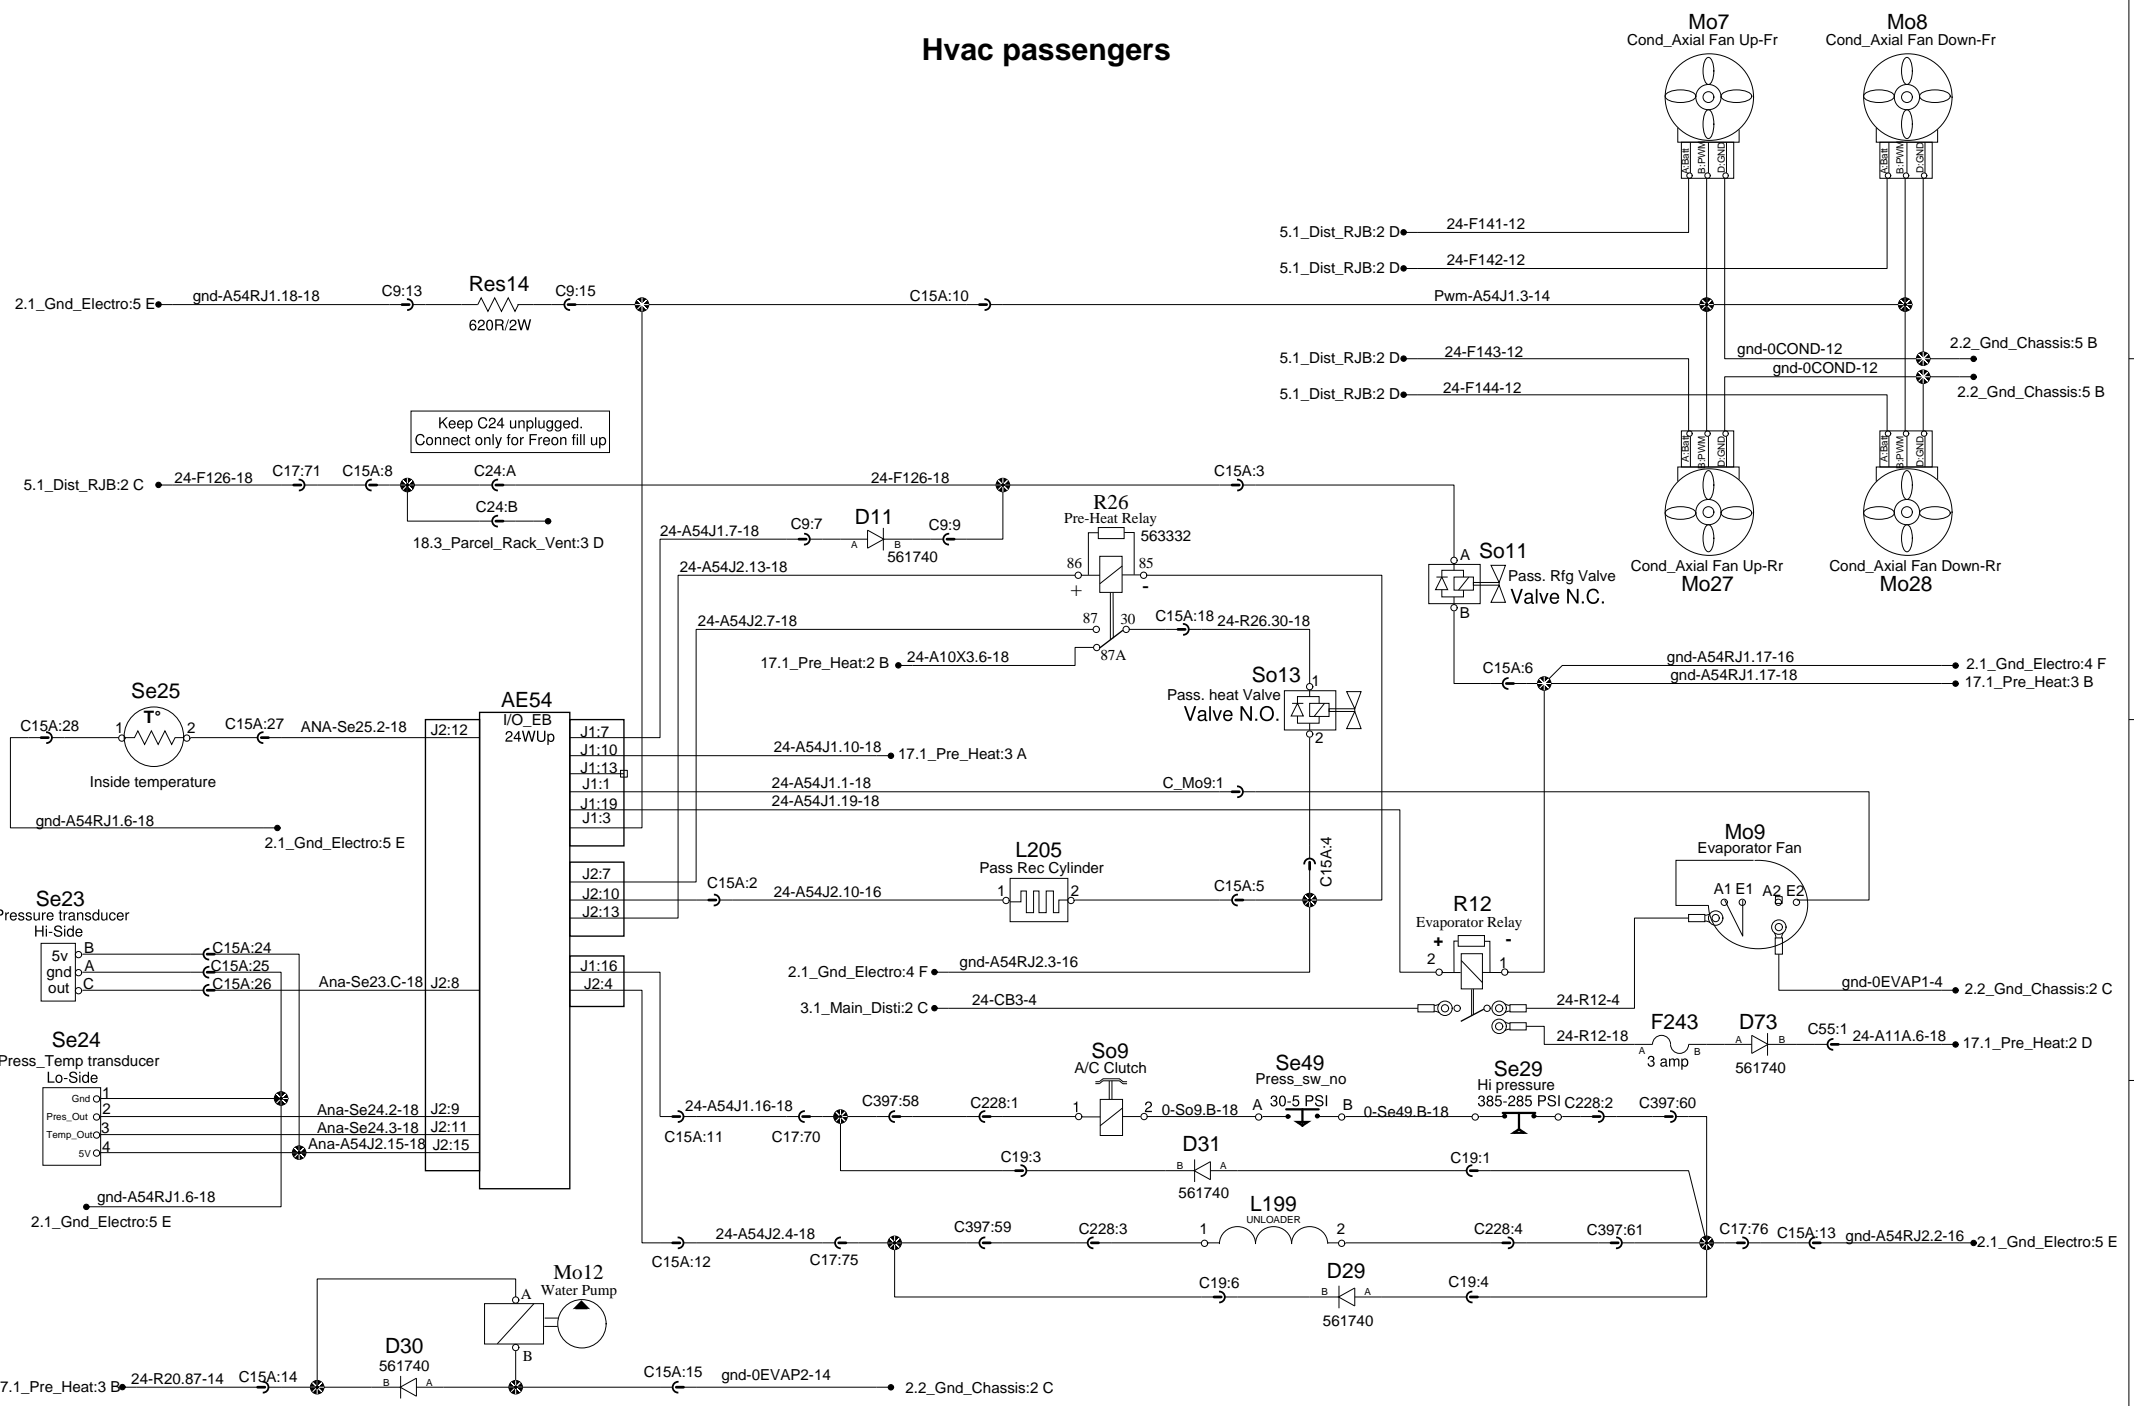

Hvac passengers

Keep C24 unplugged.
Connect only for Freon fill up