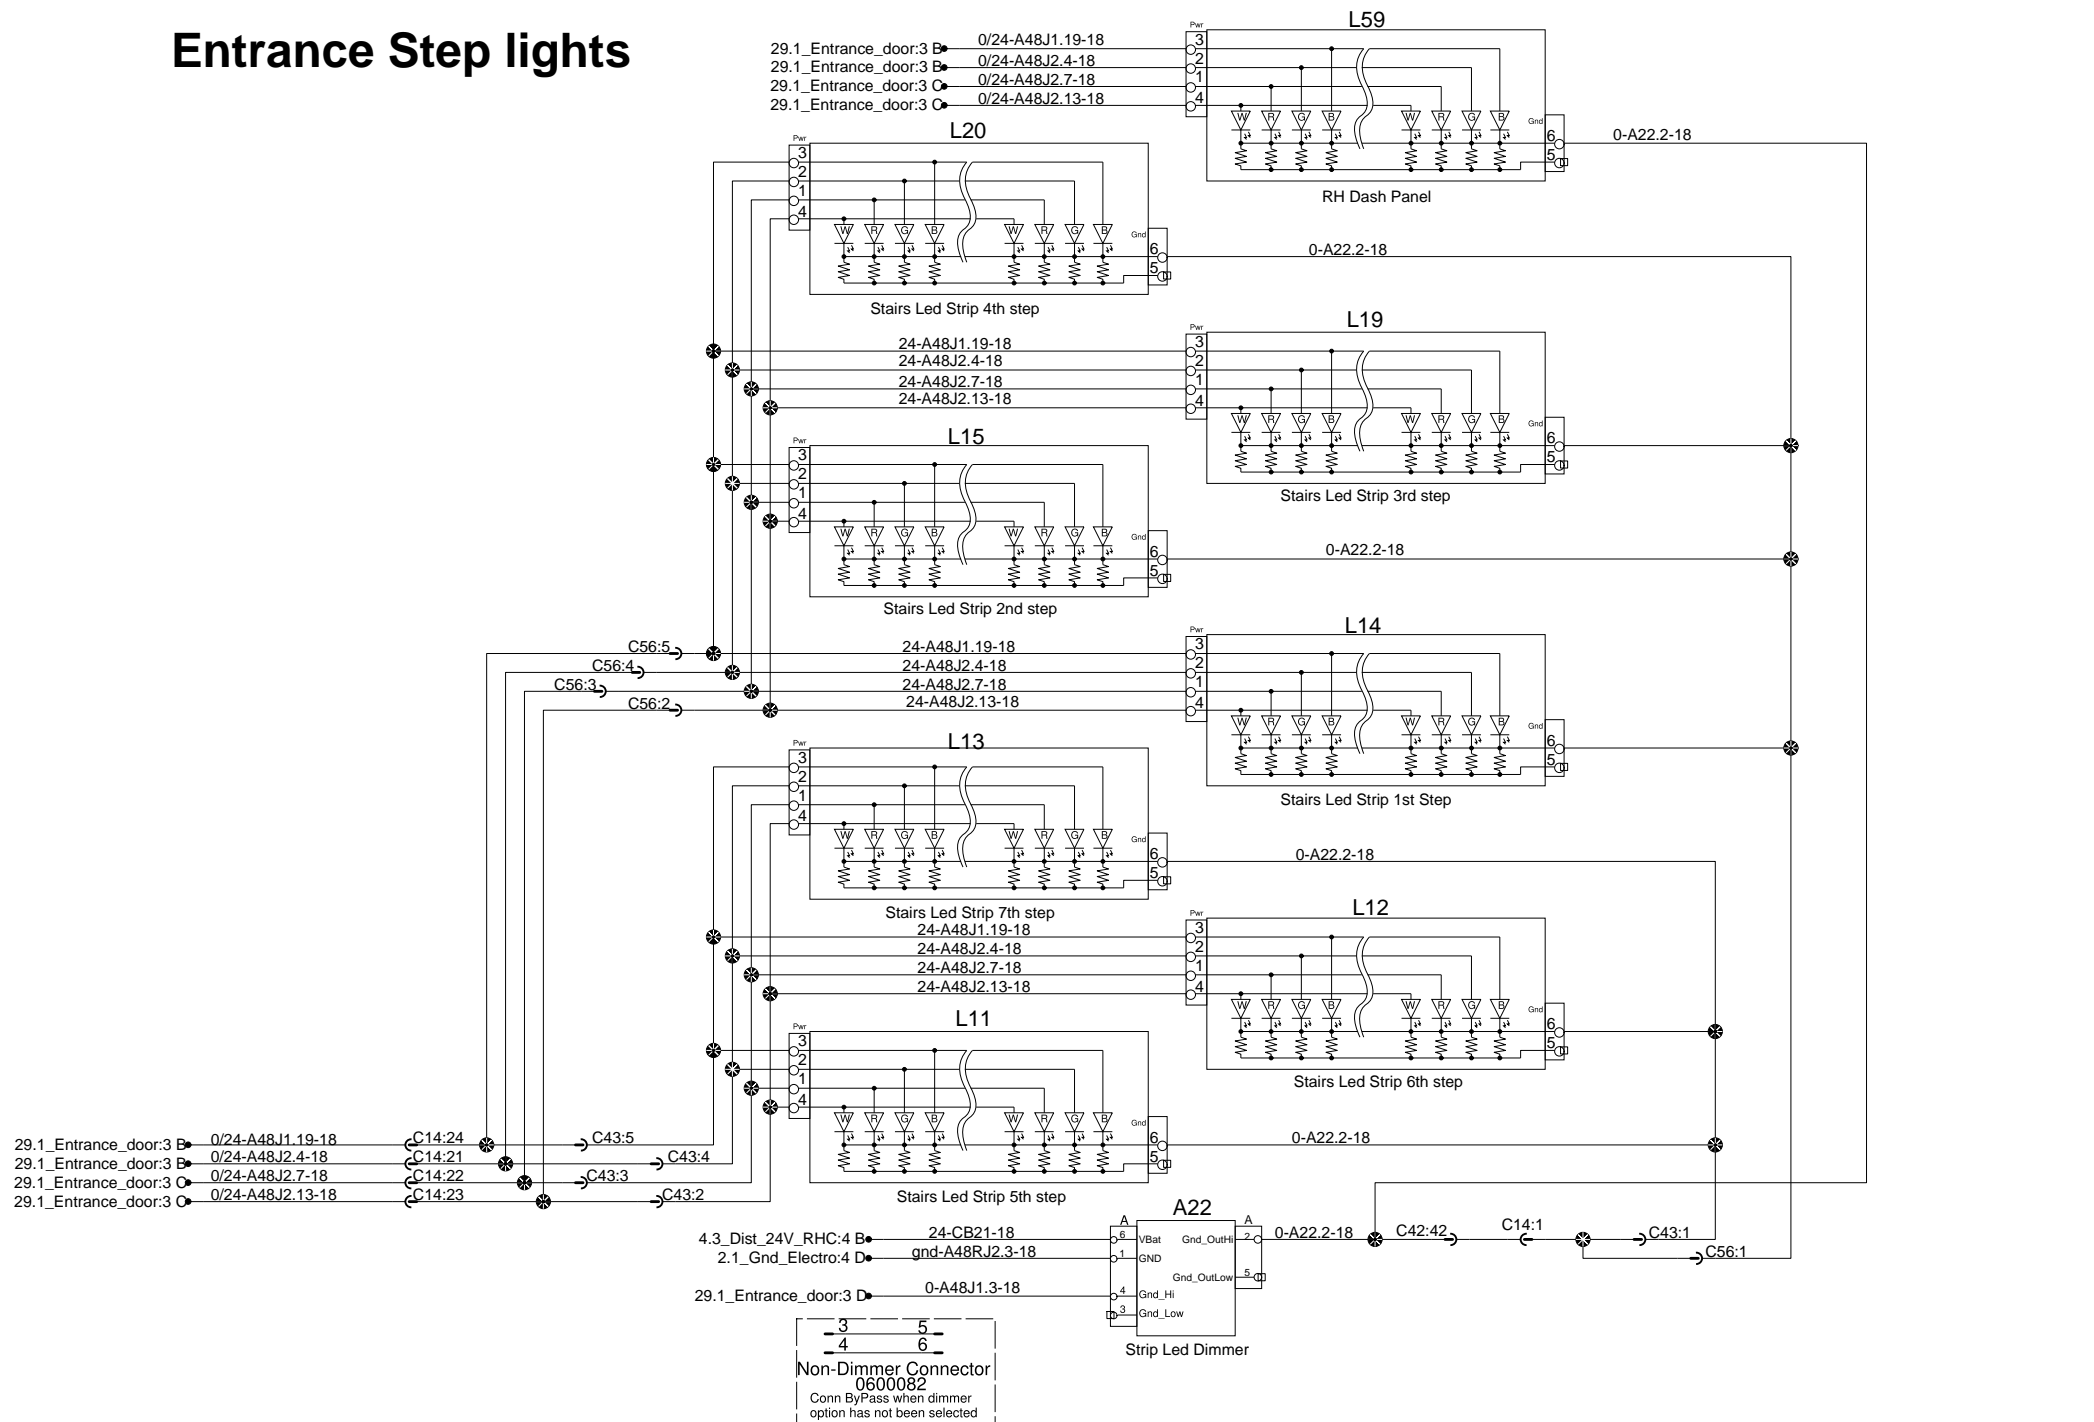

Entrance Step lights

Non-Dimmer Connector
0600082
Conn ByPass when dimmer
option has not been selected