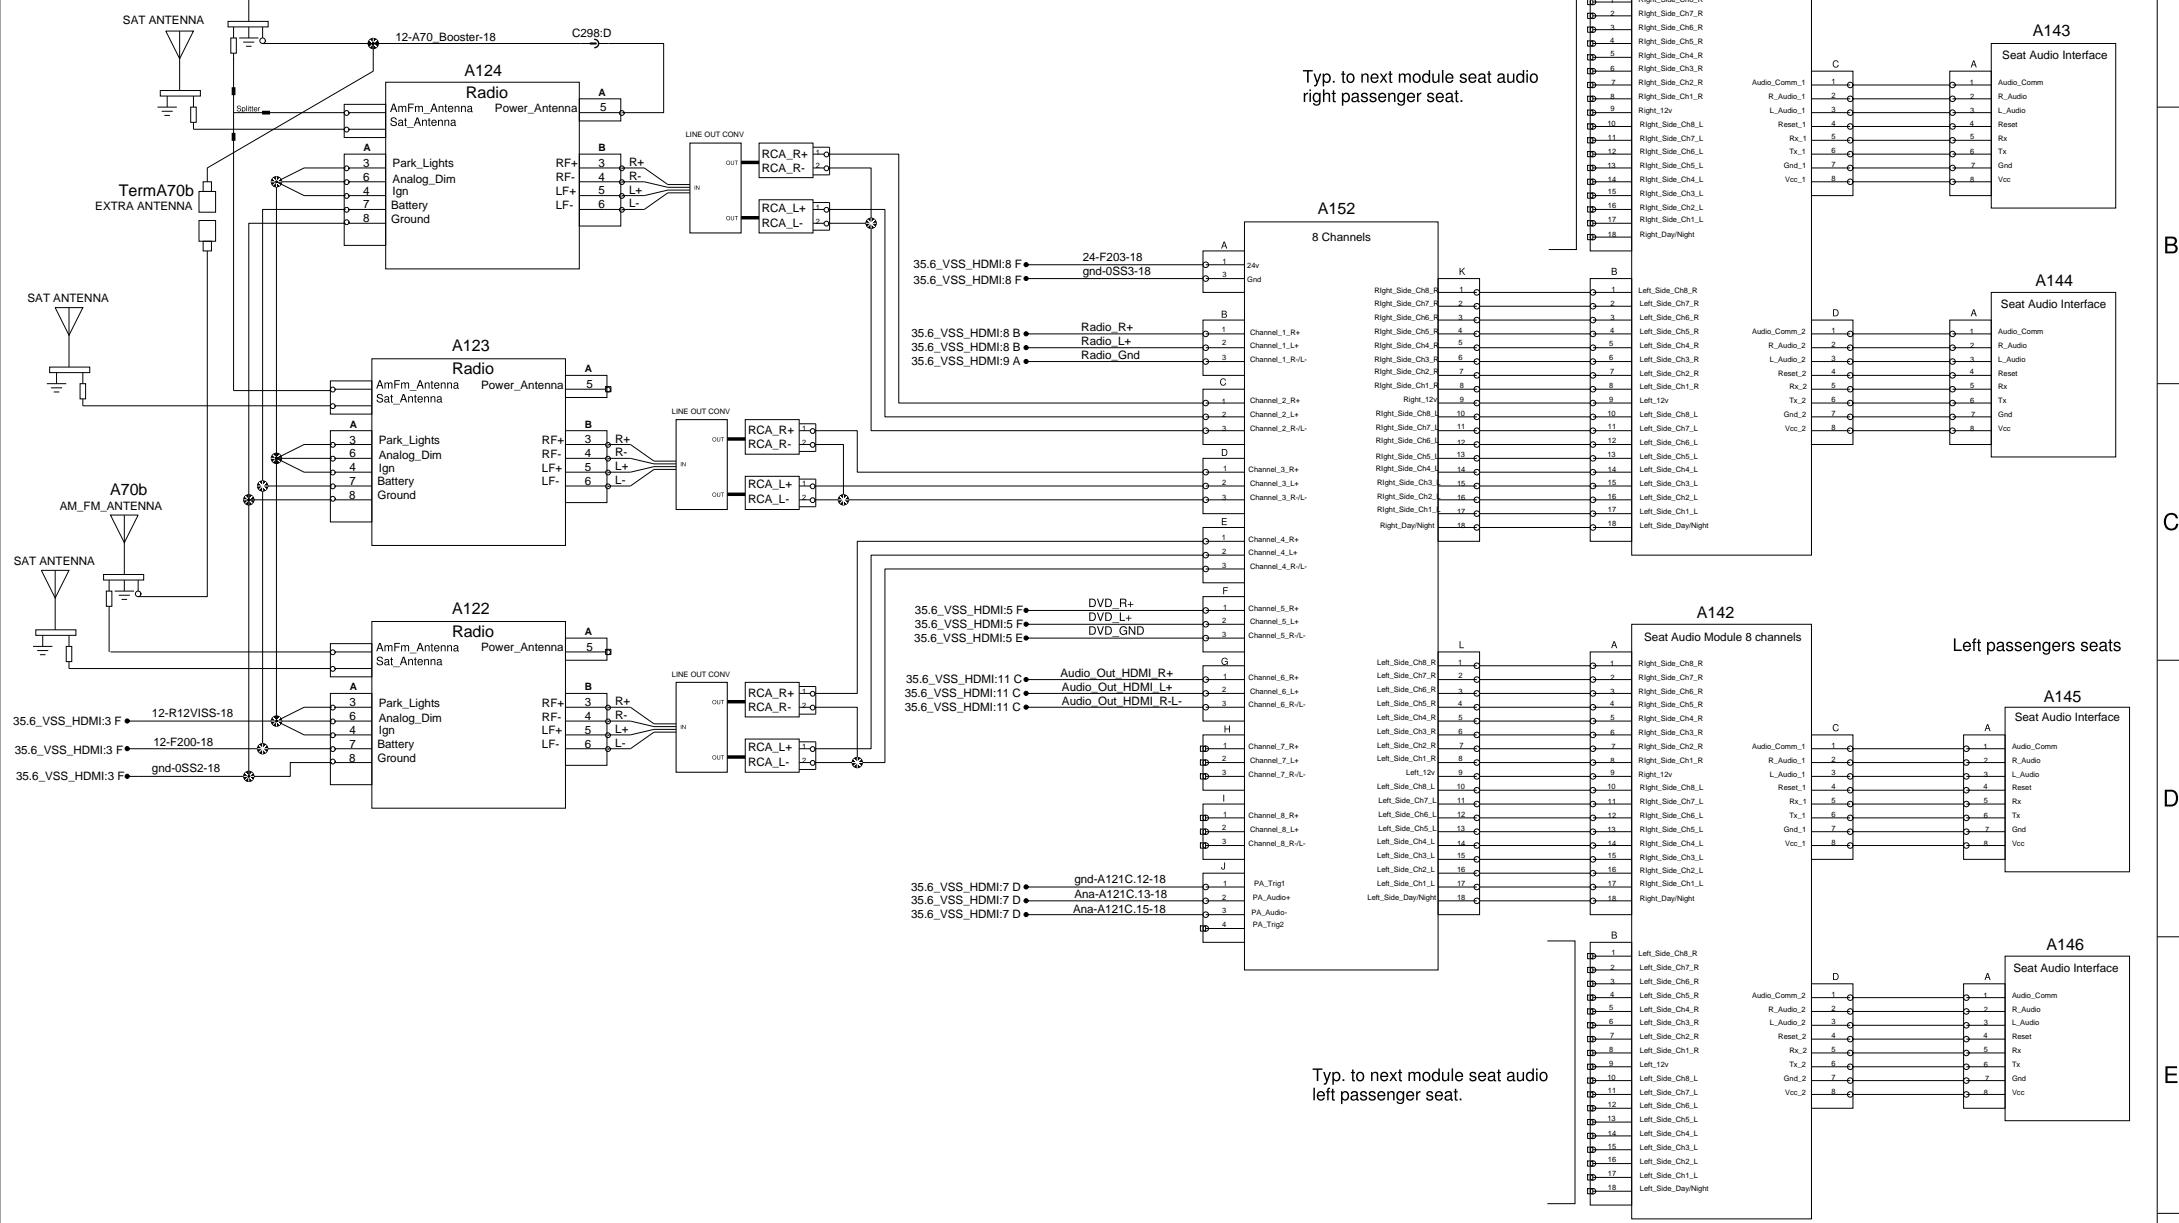

8 channels seat audio system HDMI

Typ. to next module seat audio right passenger seat.

Typ. to next module seat audio left passenger seat.