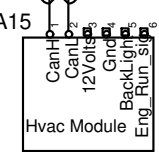

J1939, Can Iso J2284, J1587 and DBUS

Open C194 and connect C194spA and C194spB to connect Vansco gateway.

J1939

Can Iso J2284

J1587

DBUS

NETWORKS	
DL0A	- BBUS MUX A
DL0B	- BBUS MUX B
DL1	- J1939
DL2	- J2284
DL3	- DBUS MUX
DL7	- ENGINE SUBNET
DL9	- POWER TRAIN SUBNET