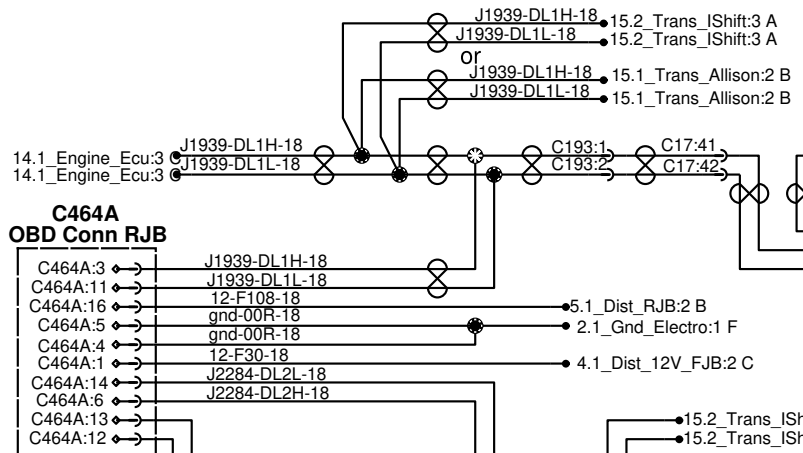

J1939, Can Iso J2284, J1587 and DBUS

Open C194 and connect C194spA and C194spB to connect Vansco gateway.

J1939

Can Iso J2284

J1587

DBUS

NETWORKS	
DL0A	- BBUS MUX A
DL0B	- BBUS MUX B
DL1	- J1939
DL2	- J2284
DL3	- DBUS MUX
DL7	- ENGINE SUBNET
DL9	- POWER TRAIN SUBNET