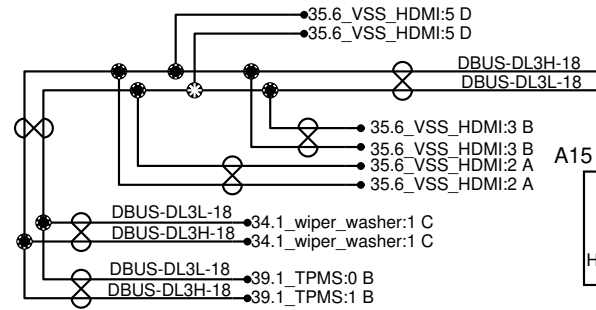

J1939, Can Iso J2284, J1587 and DBUS

Open C194 and connect C194spA and C194spB to connect Vansco gateway.

J1939

Can Iso J2284

J1587

DBUS

NETWORKS	
DL0A	- BBUS MUX A
DL0B	- BBUS MUX B
DL1	- J1939
DL2	- J2284
DL3	- DBUS MUX
DL7	- ENGINE SUBNET
DL9	- POWER TRAIN SUBNET