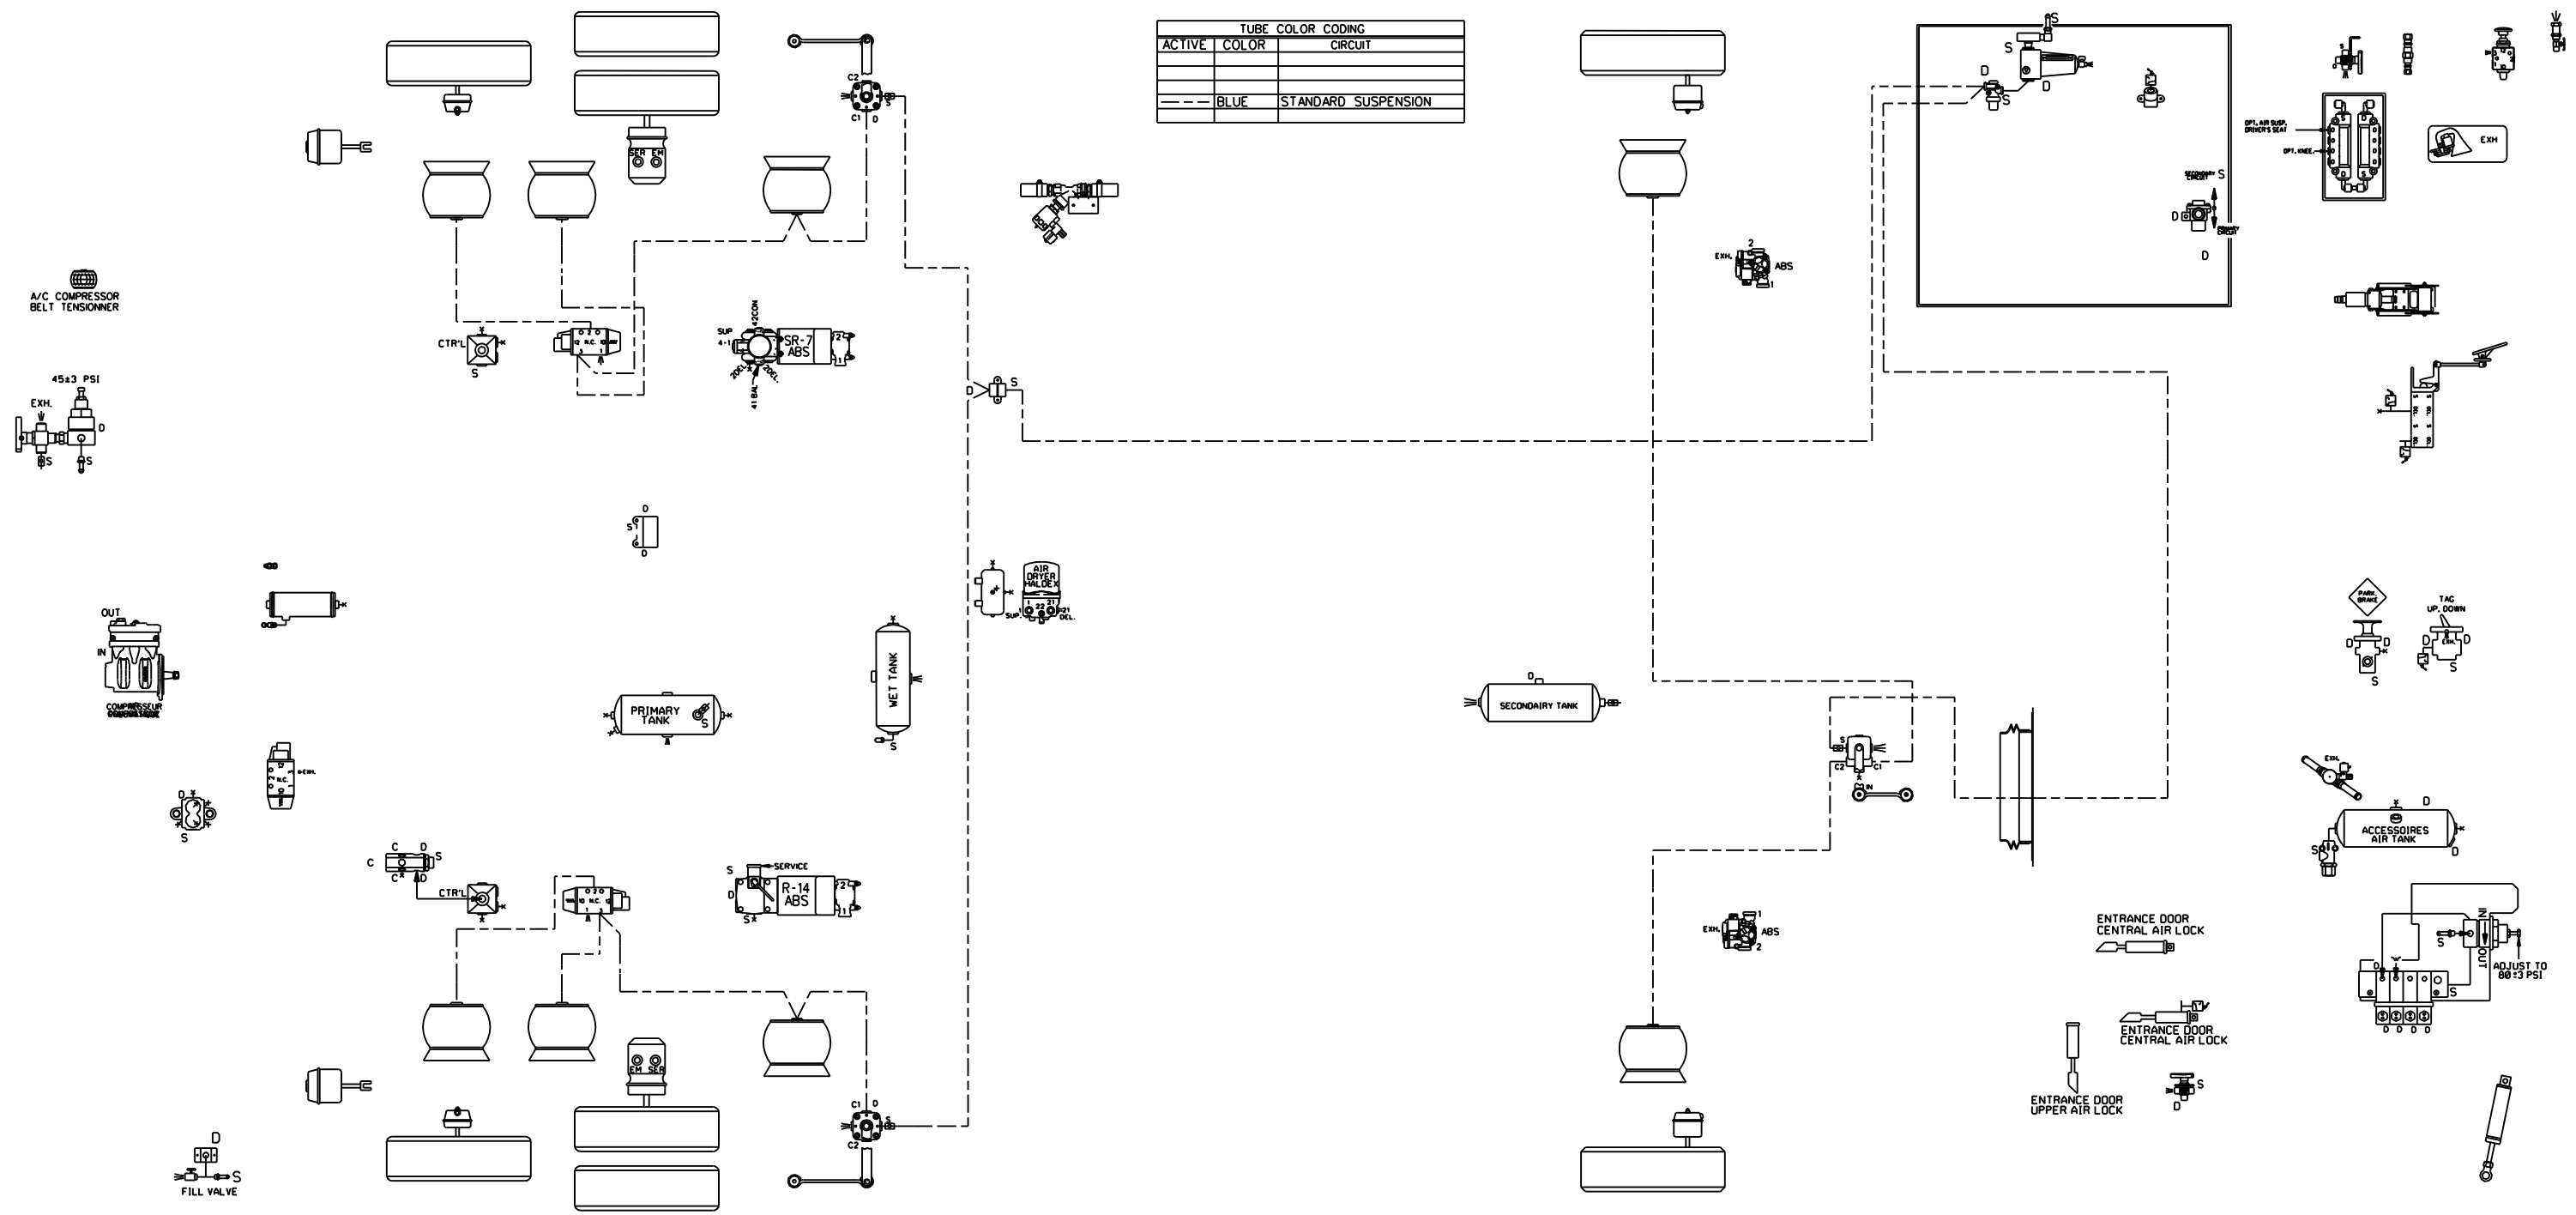

| TUBE COLOR CODING | | |
|-------------------|-------|---------------------|
| ACTIVE | COLOR | CIRCUIT |
| --- | BLUE | STANDARD SUSPENSION |

PREVOST®

DESCRIPTION:

H3 COACHES,
WITH FRONT BEAM AXLE
STANDARD SUSPENSION

REV.: B
DATE: 2011/09

PAGE:
D140381 P1.4