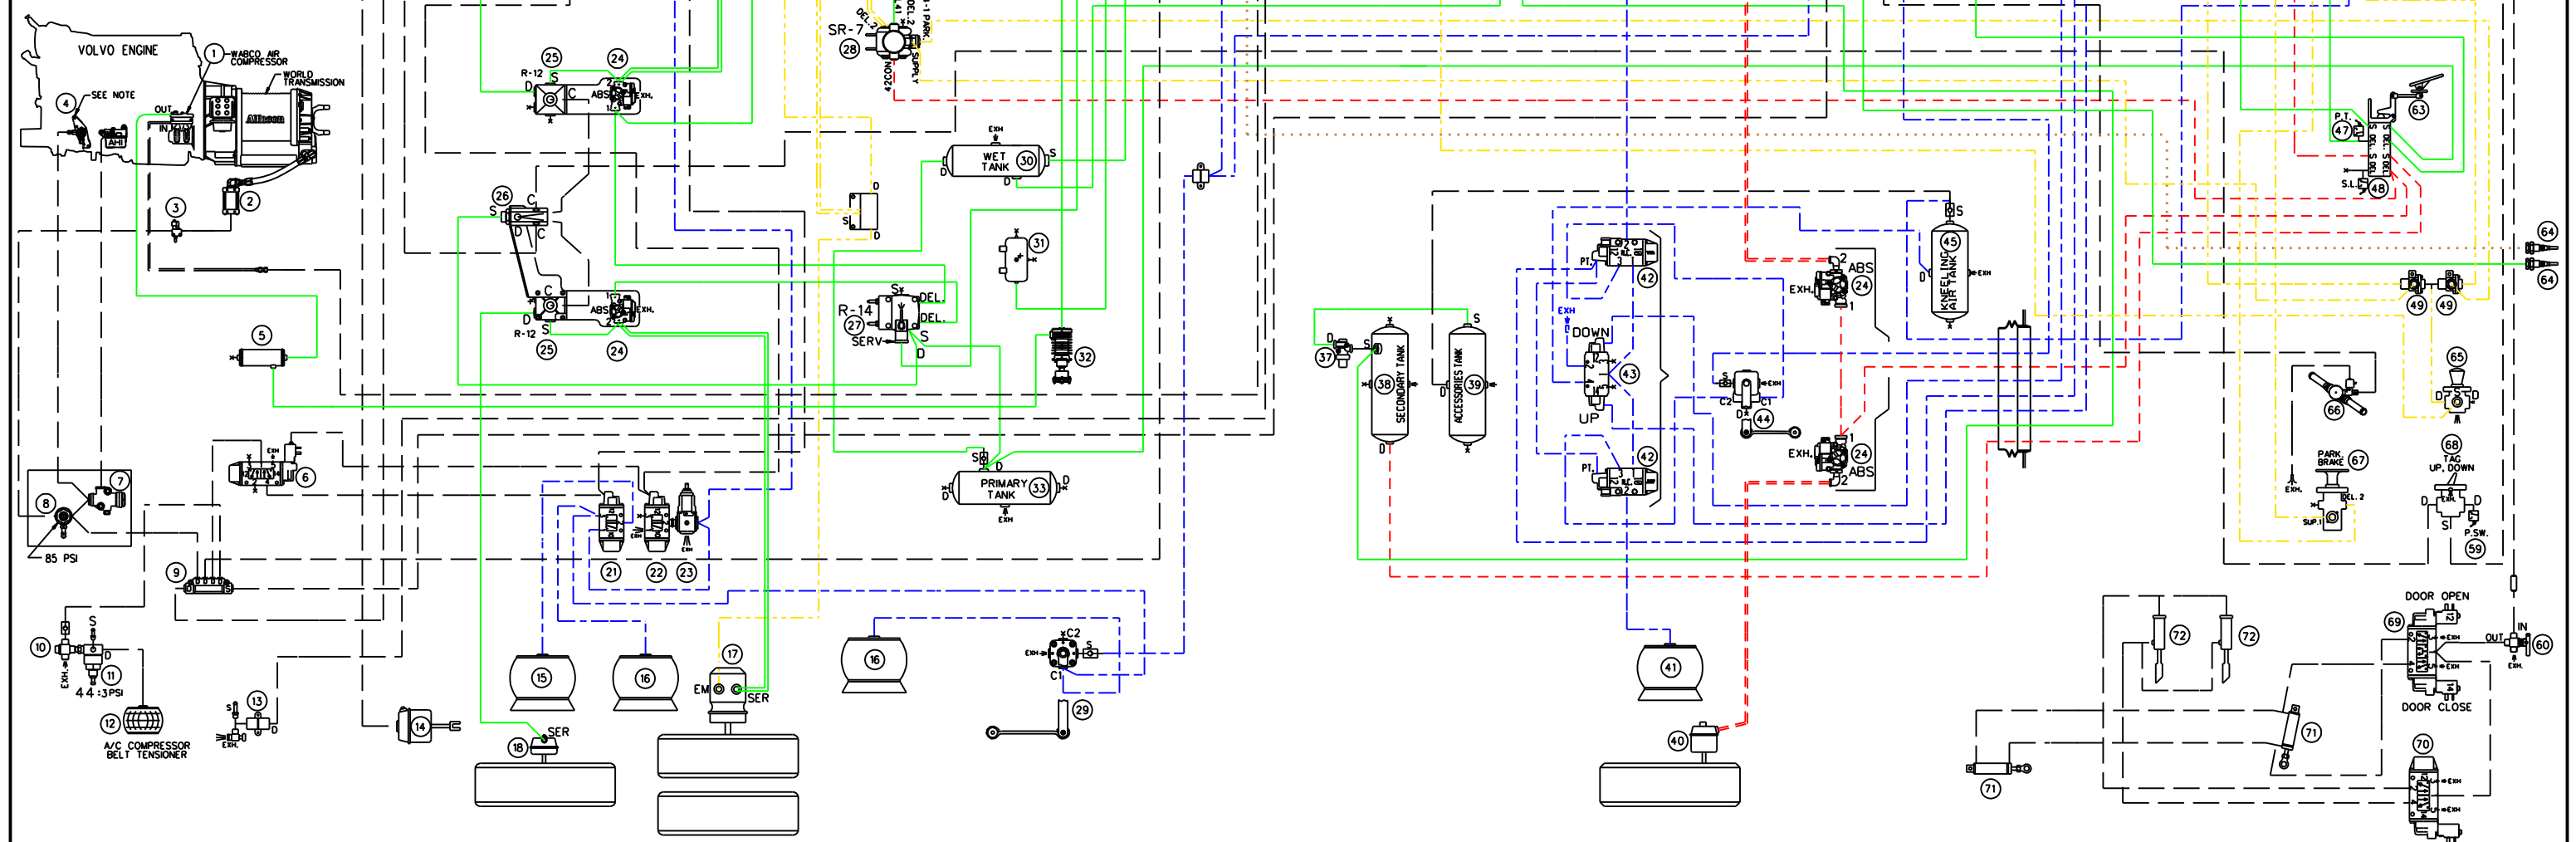

TUBE COLOR CODING	
RED	SECONDARY
GREEN	PRIMARY & SUPPLY
BROWN	SUPPLY
YELLOW	PARKING BRAKE
BLUE	STANDARD SUSPENSION
BLACK	ACCESSORIES

NOTE: ITEM #4 REMOVED FOR VEHICLES
 *C-5212 @ *C-5232

020 TAG UNLOAD VALVE NORRGREN, NUGGET 200	040 FRONT BRAKE CHAMBER, KNORR TYPE 24	060 ENTRANCE DOOR MANUAL VALVE, D-PRO V82	080
019 LIFT TAG AIR VALVE NORRGREN, NUGGET 200	039 ACCESSORIES AIR TANK, JOHNSON WELDING	059 PRESSURE SWITCH N.O. ALLISON	079
018 TAG AXLE BRAKE CHAMBER KNORR, TYPE 14	038 SECONDARY AIR TANK, JOHNSON WELDING	058 PRESSURE SWITCH N.C. KLIXON	078
017 DRIVE AXLE BRAKE CHAMBER, KNORR TYPE 24/24	037 PROTECTION VALVE, BENDIX PR-4	057 PRESSURE REDUCING VALVE, BENDIX RV-3	077
016 DRIVE AXLE AIR SPRING GOODYEAR, TR11	036 PARKING BRAKE OVERRULE AIR TANK, JOHNSON WELDING	056 INLINE QUICK RELEASE VALVE, BENDIX, QR-L	076
015 TAG AXLE AIR SPRING GOODYEAR, TR12	035 WATER VALVE SOLENOID BURKERT, SYSTEM 2002	055 SOLENOID ENTRANCE DOOR INTERLOCK PARKER 7131	075
014 LIFT TAG AIR CYLINDER MGM, TYPE 36	034 AIR DRYER HALDEX	054 MANIFOLD VALVE NORRGREN D0043	074
013 REAR AIR FILL VALVE	033 PRIMARY AIR TANK, JOHNSON WELDING	053 PARKING BRAKE INTERLOCK, NORRGREN NUGGET 200	073
012 AIR BAG 4", GOODYEAR 154	032 OIL SEPARATOR, HALDEX CONSEP	052 PROTECTION VALVE, BENDIX PR-4	072
011 BELT TENSIONER PRESSURE REGULATOR NORRGREN R06	031 PURGE TANK, JOHNSON WELDING	051 AIR FILTER NORRGREN F74G	071
010 BELT TENSIONER MANUAL VALVE	030 WET TANK, JOHNSON WELDING	050 FRONT FILL VALVE, SCHRAEDER 645	070
009 AIR MANIFOLD BLOC, PARKER 24M	029 REAR HEIGHT CONTROL VALVE, BARKSDALE 52321	049 DOUBLE CHECK VALVE, BENDIX DC-4	069
008 REGULATOR OUTPUT RETARDER, NORRGREN R06	028 VALVE FOR PARKING BRAKE, BENDIX SR-7	048 STOP LIGHT SWITCH, BENDIX	068
007 PRESSURE REDUCTOR VALVE AHI, BENDIX RV-3	027 VALVE FOR SERVICE BRAKE, BENDIX R-14	047 PRESSURE TRANSDUCER, VOLVO	067
006 TAG UNLOAD VALVE, NORRGREN V60	026 INVERSION VALVE, BENDIX TR-2	046 ACCESSORIES CUT-OFF SOLENOID, PARKER 7121	066
005 PING TANK, JOHNSON WELDING	025 TAG BRAKE VALVE RELAY, BENDIX R-12	045 KNEELING AIR TANK, JOHNSON WELDING	065
004 SOLENOID VALVE (VOLVO ENGINE)	024 ABS VALVE MODULATOR BENDIX M320	044 FRONT HEIGHT CONTROL VALVE, BARKSDALE 52341	064
003 ALLISON SOLENOID VALVE	023 RELIEF VALVE, NORRGREN V72G	043 KNEELING SUSPENSION VALVE, NORRGREN NUGGET 200	063
002 ALLISON TRANSMISSION RETARDER CYLINDER	022 TAG BAG DEPLETION VALVE NORRGREN NUGGET 200	042 KNEELING SUSPENSION VALVE, NORRGREN NUGGET 200	062
001 AIR COMPRESSOR WABCO 636	021 UNLOAD VALVE NORRGREN, NUGGET 200	041 FRONT AIR SPRING, GOODYEAR 1R12	061