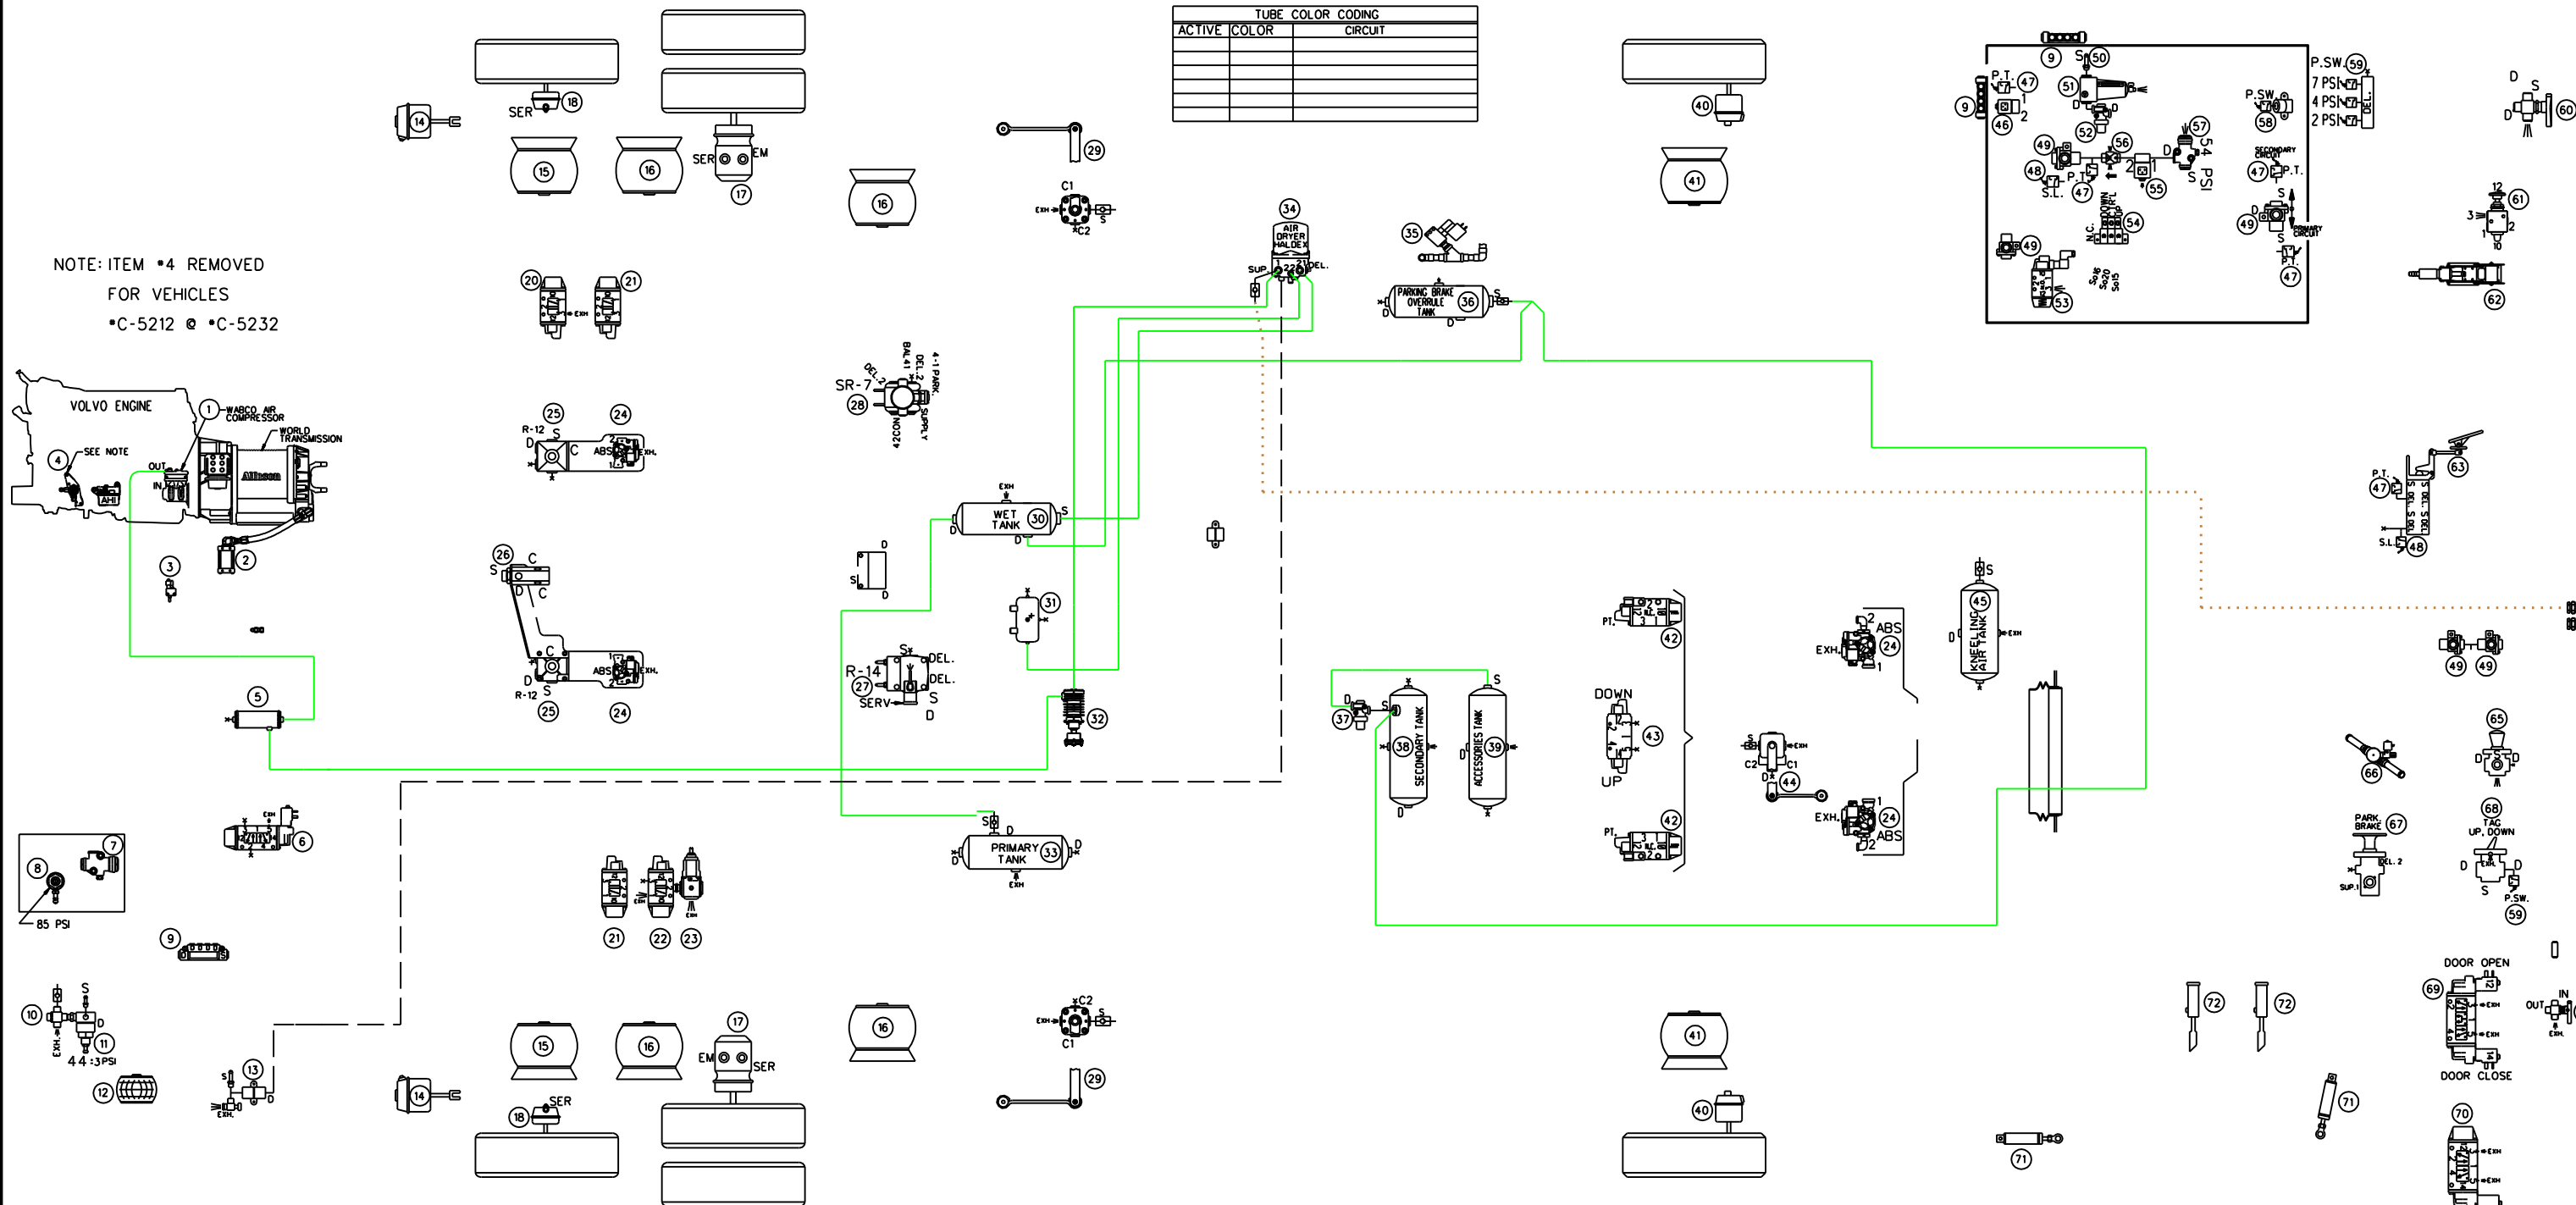

TUBE COLOR CODING		
ACTIVE	COLOR	CIRCUIT

NOTE: ITEM #4 REMOVED
FOR VEHICLES
•C-5212 @ •C-5232

020 TAG UNLOAD VALVE NORRGREN NUGGET 200	040 FRONT BRAKE CHAMBER , KNORR TYPE 24	060 ENTRANCE DOOR MANUAL VALVE, D-PRO V82	080
019 LIFT TAG AIR VALVE NORRGREN NUGGET 200	039 ACCESSORIES AIR TANK , JOHNSON WELDING	059 PRESSURE SWITCH N.O. ALLISON	079
018 TAG AXLE BRAKE CHAMBER KNORR , TYPE 14	038 SECONDARY AIR TANK , JOHNSON WELDING	058 PRESSURE SWITCH N.C. KLIXON	078
017 DRIVE AXLE BRAKE CHAMBER , KNORR TYPE 24/24	037 PROTECTION VALVE , BENDIX PR-4	057 PRESSURE REDUCING VALVE , BENDIX RV-3	077
016 DRIVE AXLE AIR SPRING GOODYEAR , TR11	036 PARKING BRAKE OVERRULE AIR TANK,JOHNSON WELDING	056 INLINE QUICK RELEASE VALVE BENDIX , QR-L	076
015 TAG AXLE AIR SPRING GOODYEAR , TR12	035 WATER VALVE SOLENOID BURKERT , SYSTEM 2002	055 SOLENOID ENTRANCE DOOR INTERLOCK PARKER 7131	075
014 LIFT TAG AIR CYLINDER MGM , TYPE 36	034 AIR DRYER HALDEX	054 MANIFOLD VALVE NORRGREN D0043	074
013 REAR AIR FILL VALVE	033 PRIMARY AIR TANK , JOHNSON WELDING	053 PARKING BRAKE INTERLOCK, NORRGREN NUGGET 200	073
012 AIR BAG 4" , GOODYEAR 1S4	032 OIL SEPARATOR , HALDEX CONSEP	052 PROTECTION VALVE , BENDIX PR-4	072
011 BELT TENSIONER PRESSURE REGULATOR NORRGREN R06	031 PURGE TANK , JOHNSON WELDING	051 AIR FILTER NORRGREN F74G	071
010 BELT TENSIONER MANUAL VALVE	030 WET TANK , JOHNSON WELDING	050 FRONT FILL VALVE , SCHRAEDER 645	070
009 AIR MANIFOLD BLOC , PARKER 24M	029 REAR HEIGHT CONTROL VALVE , BARKSDALE 52321	049 DOUBLE CHECK VALVE, BENDIX DC-4	069
008 REGULATOR OUTPUT RETARDER , NORRGREN R06	028 VALVE FOR PARKING BRAKE , BENDIX SR-7	048 STOP LIGHT SWITCH , BENDIX	068
007 PRESSURE REDUCTOR VALVE AHI , BENDIX RV-3	027 VALVE FOR SERVICE BRAKE , BENDIX R-14	047 PRESSURE TRANSDUCER , VOLVO	067
006 TAG UNLOAD VALVE , NORRGREN V60	026 INVERSION VALVE , BENDIX TR-2	046 ACCESSORIES CUT-OFF SOLENOID, PARKER 7121	066
005 PING TANK , JOHNSON WELDING	025 TAG BRAKE VALVE RELAY , BENDIX R-12	045 KNEELING AIR TANK , JOHNSON WELDING	065
004 SOLENOID VALVE (VOLVO ENGINE)	024 ABS VALVE MODULATOR BENDIX M320	044 FRONT HEIGHT CONTROL VALVE, BARKSDALE 52341	064
003 ALLISON SOLENOID VALVE	023 RELIEF VALVE , NORRGREN V72G	043 KNEELING SUSPENSION VALVE, NORRGREN NUGGET 200	063
002 ALLISON TRANSMISSION RETARDER CYLINDER	022 TAG BAG DEPLETION VALVE NORRGREN NUGGET 200	042 KNEELING SUSPENSION VALVE, NORRGREN NUGGET 200	062
001 AIR COMPRESSOR WABCO 636	021 UNLOAD VALVE NORRGREN, NUGGET 200	041 FRONT AIR SPRING , GOODYEAR 1R12	061