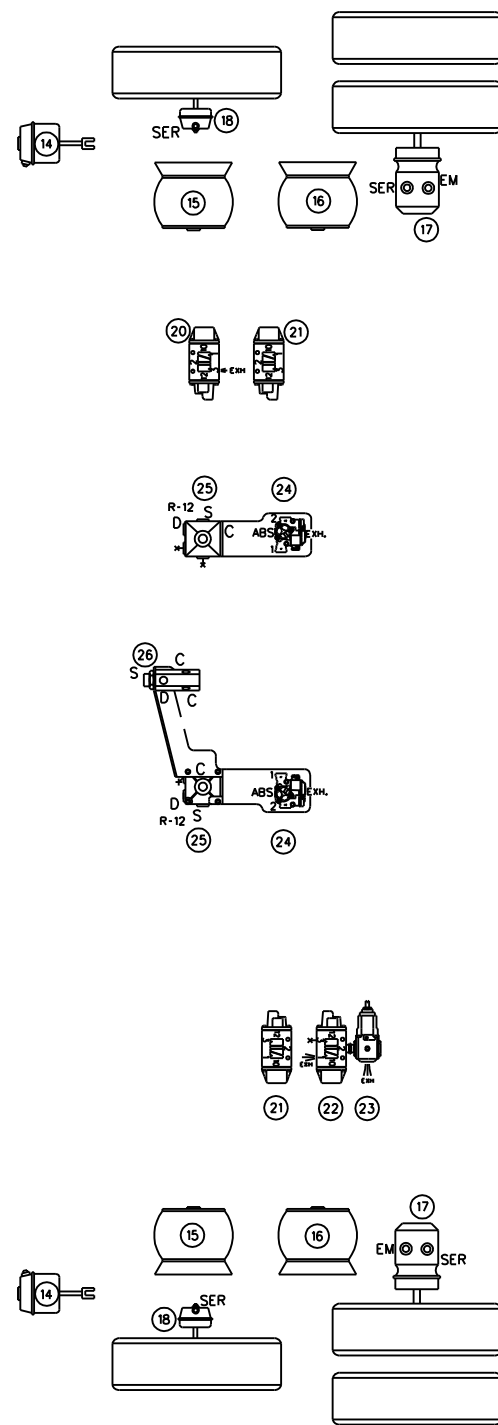

TUBE COLOR CODING		
ACTIVE	COLOR	CIRCUIT
-	RED	SECONDARY

NOTE: ITEM #4 REMOVED
FOR VEHICLES
•C-5212 @ •C-5232

020 TAG UNLOAD VALVE NORRGREN, NUGGET 200	040 FRONT BRAKE CHAMBER, KNORR TYPE 24	060 ENTRANCE DOOR MANUAL VALVE, D-PRO V82	080
019 LIFT TAG AIR VALVE NORRGREN, NUGGET 200	039 ACCESSORIES AIR TANK, JOHNSON WELDING	059 PRESSURE SWITCH N.O. ALLISON	079
018 TAG AXLE BRAKE CHAMBER KNORR, TYPE 14	038 SECONDARY AIR TANK, JOHNSON WELDING	058 PRESSURE SWITCH N.C. KLIXON	078
017 DRIVE AXLE BRAKE CHAMBER, KNORR TYPE 24/24	037 PROTECTION VALVE, BENDIX PR-4	057 PRESSURE REDUCING VALVE, BENDIX RV-3	077
016 DRIVE AXLE AIR SPRING GOODYEAR, TR11	036 PARKING BRAKE OVERRULE AIR TANK, JOHNSON WELDING	056 INLINE QUICK RELEASE VALVE, BENDIX, QR-L	076
015 TAG AXLE AIR SPRING GOODYEAR, TR12	035 WATER VALVE SOLENOID BURKERT, SYSTEM 2002	055 SOLENOID ENTRANCE DOOR INTERLOCK PARKER 7131	075
014 LIFT TAG AIR CYLINDER MGM, TYPE 36	034 AIR DRYER HALDEX	054 MANIFOLD VALVE NORRGREN D0043	074
013 REAR AIR FILL VALVE	033 PRIMARY AIR TANK, JOHNSON WELDING	053 PARKING BRAKE INTERLOCK, NORRGREN NUGGET 200	073
012 AIR BAG 4", GOODYEAR 1S4	032 OIL SEPARATOR, HALDEX CONSEP	052 PROTECTION VALVE, BENDIX PR-4	072
011 BELT TENSIONER PRESSURE REGULATOR NORRGREN R06	031 PURGE TANK, JOHNSON WELDING	051 AIR FILTER NORRGREN F74G	071
010 BELT TENSIONER MANUAL VALVE	030 WET TANK, JOHNSON WELDING	050 FRONT FILL VALVE, SCHRAEDER 645	070
009 AIR MANIFOLD BLOC, PARKER 24M	029 REAR HEIGHT CONTROL VALVE, BARKSDALE 52321	049 DOUBLE CHECK VALVE, BENDIX DC-4	069
008 REGULATOR OUTPUT RETARDER, NORRGREN R06	028 VALVE FOR PARKING BRAKE, BENDIX SR-7	048 STOP LIGHT SWITCH, BENDIX	068
007 PRESSURE REDUCTOR VALVE AHI, BENDIX RV-3	027 VALVE FOR SERVICE BRAKE, BENDIX R-14	047 PRESSURE TRANSDUCER, VOLVO	067
006 TAG UNLOAD VALVE, NORRGREN V60	026 INVERSION VALVE, BENDIX TR-2	046 ACCESSORIES CUT-OFF SOLENOID, PARKER 7121	066
005 PING TANK, JOHNSON WELDING	025 TAG BRAKE VALVE RELAY, BENDIX R-12	045 KNEELING AIR TANK, JOHNSON WELDING	065
004 SOLENOID VALVE (VOLVO ENGINE)	024 ABS VALVE MODULATOR BENDIX M320	044 FRONT HEIGHT CONTROL VALVE, BARKSDALE 52341	064
003 ALLISON SOLENOID VALVE	023 RELIEF VALVE, NORRGREN V72G	043 KNEELING SUSPENSION VALVE, NORRGREN NUGGET 200	063
002 ALLISON TRANSMISSION RETARDER CYLINDER	022 TAG BAG DEPLETION VALVE NORRGREN NUGGET 200	042 KNEELING SUSPENSION VALVE, NORRGREN NUGGET 200	062
001 AIR COMPRESSOR WABCO 636	021 UNLOAD VALVE NORRGREN, NUGGET 200	041 FRONT AIR SPRING, GOODYEAR 1R12	061
ITEM DESCRIPTION	ITEM DESCRIPTION	ITEM DESCRIPTION	ITEM DESCRIPTION