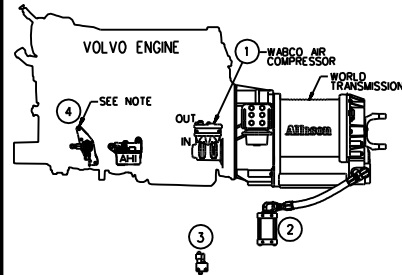

TUBE COLOR CODING		
ACTIVE	COLOR	CIRCUIT
-	RED	SECONDARY

NOTE: ITEM #4 REMOVED
FOR VEHICLES
•C-5212 @ •C-5232

020 TAG UNLOAD VALVE NORRGREN, NUGGET 200	040 FRONT BRAKE CHAMBER, KNORR TYPE 24	060 ENTRANCE DOOR MANUAL VALVE, D-PRO V82	080
019 LIFT TAG AIR VALVE NORRGREN, NUGGET 200	039 ACCESSORIES AIR TANK, JOHNSON WELDING	059 PRESSURE SWITCH N.O. ALLISON	079
018 TAG AXLE BRAKE CHAMBER KNORR, TYPE 14	038 SECONDARY AIR TANK, JOHNSON WELDING	058 PRESSURE SWITCH N.C. KLIXON	078
017 DRIVE AXLE BRAKE CHAMBER, KNORR TYPE 24/24	037 PROTECTION VALVE, BENDIX PR-4	057 PRESSURE REDUCING VALVE, BENDIX RV-3	077
016 DRIVE AXLE AIR SPRING GOODYEAR, TR11	036 PARKING BRAKE OVERRULE AIR TANK, JOHNSON WELDING	056 INLINE QUICK RELEASE VALVE, BENDIX, QR-L	076
015 TAG AXLE AIR SPRING GOODYEAR, TR12	035 WATER VALVE SOLENOID BURKERT, SYSTEM 2002	055 SOLENOID ENTRANCE DOOR INTERLOCK PARKER 7131	075
014 LIFT TAG AIR CYLINDER MGM, TYPE 36	034 AIR DRYER HALDEX	054 MANIFOLD VALVE NORRGREN D0043	074
013 REAR AIR FILL VALVE	033 PRIMARY AIR TANK, JOHNSON WELDING	053 PARKING BRAKE INTERLOCK, NORRGREN NUGGET 200	073
012 AIR BAG 4", GOODYEAR 1S4	032 OIL SEPARATOR, HALDEX CONSEP	052 PROTECTION VALVE, BENDIX PR-4	072
011 BELT TENSIONER PRESSURE REGULATOR NORRGREN R06	031 PURGE TANK, JOHNSON WELDING	051 AIR FILTER NORRGREN F74G	071
010 BELT TENSIONER MANUAL VALVE	030 WET TANK, JOHNSON WELDING	050 FRONT FILL VALVE, SCHRAEDER 645	070
009 AIR MANIFOLD BLOC, PARKER 24M	029 REAR HEIGHT CONTROL VALVE, BARKSDALE 52321	049 DOUBLE CHECK VALVE, BENDIX DC-4	069
008 REGULATOR OUTPUT RETARDER, NORRGREN R06	028 VALVE FOR PARKING BRAKE, BENDIX SR-7	048 STOP LIGHT SWITCH, BENDIX	068
007 PRESSURE REDUCTOR VALVE AHI, BENDIX RV-3	027 VALVE FOR SERVICE BRAKE, BENDIX R-14	047 PRESSURE TRANSDUCER, VOLVO	067
006 TAG UNLOAD VALVE, NORRGREN V60	026 INVERSION VALVE, BENDIX TR-2	046 ACCESSORIES CUT-OFF SOLENOID, PARKER 7121	066
005 PING TANK, JOHNSON WELDING	025 TAG BRAKE VALVE RELAY, BENDIX R-12	045 KNEELING AIR TANK, JOHNSON WELDING	065
004 SOLENOID VALVE (VOLVO ENGINE)	024 ABS VALVE MODULATOR BENDIX M320	044 FRONT HEIGHT CONTROL VALVE, BARKSDALE 52341	064
003 ALLISON SOLENOID VALVE	023 RELIEF VALVE, NORRGREN V72G	043 KNEELING SUSPENSION VALVE, NORRGREN NUGGET 200	063
002 ALLISON TRANSMISSION RETARDER CYLINDER	022 TAG BAG DEPLETION VALVE NORRGREN NUGGET 200	042 KNEELING SUSPENSION VALVE, NORRGREN NUGGET 200	062
001 AIR COMPRESSOR WABCO 636	021 UNLOAD VALVE NORRGREN, NUGGET 200	041 FRONT AIR SPRING, GOODYEAR 1R12	061
ITEM DESCRIPTION	ITEM DESCRIPTION	ITEM DESCRIPTION	ITEM DESCRIPTION