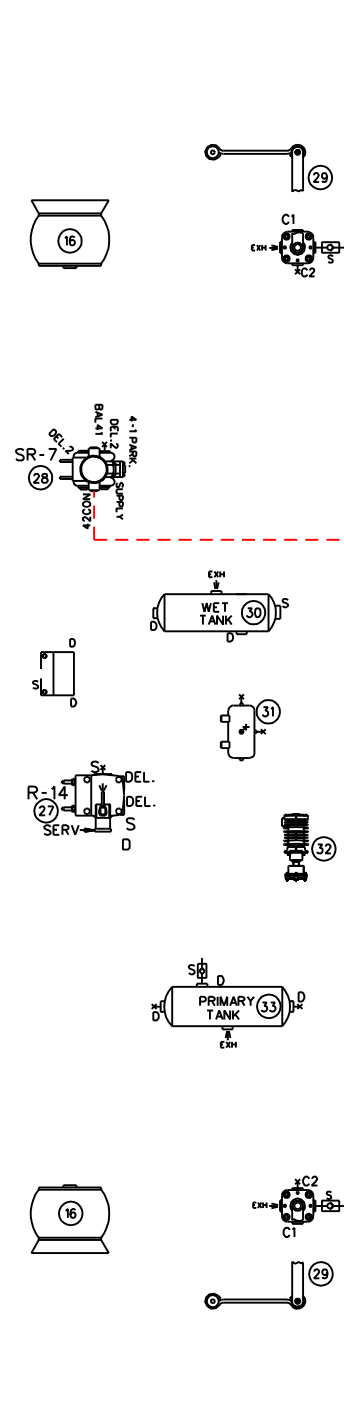

TUBE COLOR CODING		
ACTIVE	COLOR	CIRCUIT
-	RED	SECONDARY

NOTE: ITEM #4 REMOVED
FOR VEHICLES
•C-5212 @ •C-5232

020 TAG UNLOAD VALVE NORRGREN, NUGGET 200	040 FRONT BRAKE CHAMBER, KNORR TYPE 24	060 ENTRANCE DOOR MANUAL VALVE, D-PRO V82	080
019 LIFT TAG AIR VALVE NORRGREN, NUGGET 200	039 ACCESSORIES AIR TANK, JOHNSON WELDING	059 PRESSURE SWITCH N.O. ALLISON	079
018 TAG AXLE BRAKE CHAMBER KNORR, TYPE 14	038 SECONDARY AIR TANK, JOHNSON WELDING	058 PRESSURE SWITCH N.C. KLIXON	078
017 DRIVE AXLE BRAKE CHAMBER, KNORR TYPE 24/24	037 PROTECTION VALVE, BENDIX PR-4	057 PRESSURE REDUCING VALVE, BENDIX RV-3	077
016 DRIVE AXLE AIR SPRING GOODYEAR, TR11	036 PARKING BRAKE OVERRULE AIR TANK, JOHNSON WELDING	056 INLINE QUICK RELEASE VALVE, BENDIX, QR-L	076
015 TAG AXLE AIR SPRING GOODYEAR, TR12	035 WATER VALVE SOLENOID BURKERT, SYSTEM 2002	055 SOLENOID ENTRANCE DOOR INTERLOCK PARKER 7131	075
014 LIFT TAG AIR CYLINDER MGM, TYPE 36	034 AIR DRYER HALDEX	054 MANIFOLD VALVE NORRGREN D0043	074
013 REAR AIR FILL VALVE	033 PRIMARY AIR TANK, JOHNSON WELDING	053 PARKING BRAKE INTERLOCK, NORRGREN NUGGET 200	073
012 AIR BAG 4", GOODYEAR 1S4	032 OIL SEPARATOR, HALDEX CONSEP	052 PROTECTION VALVE, BENDIX PR-4	072
011 BELT TENSIONER PRESSURE REGULATOR NORRGREN R06	031 PURGE TANK, JOHNSON WELDING	051 AIR FILTER NORRGREN F74G	071
010 BELT TENSIONER MANUAL VALVE	030 WET TANK, JOHNSON WELDING	050 FRONT FILL VALVE, SCHRAEDER 645	070
009 AIR MANIFOLD BLOC, PARKER 24M	029 REAR HEIGHT CONTROL VALVE, BARKSDALE 52321	049 DOUBLE CHECK VALVE, BENDIX DC-4	069
008 REGULATOR OUTPUT RETARDER, NORRGREN R06	028 VALVE FOR PARKING BRAKE, BENDIX SR-7	048 STOP LIGHT SWITCH, BENDIX	068
007 PRESSURE REDUCTOR VALVE AHI, BENDIX RV-3	027 VALVE FOR SERVICE BRAKE, BENDIX R-14	047 PRESSURE TRANSDUCER, VOLVO	067
006 TAG UNLOAD VALVE, NORRGREN V60	026 INVERSION VALVE, BENDIX TR-2	046 ACCESSORIES CUT-OFF SOLENOID, PARKER 7121	066
005 PING TANK, JOHNSON WELDING	025 TAG BRAKE VALVE RELAY, BENDIX R-12	045 KNEELING AIR TANK, JOHNSON WELDING	065
004 SOLENOID VALVE (VOLVO ENGINE)	024 ABS VALVE MODULATOR BENDIX M320	044 FRONT HEIGHT CONTROL VALVE, BARKSDALE 52341	064
003 ALLISON SOLENOID VALVE	023 RELIEF VALVE, NORRGREN V72G	043 KNEELING SUSPENSION VALVE, NORRGREN NUGGET 200	063
002 ALLISON TRANSMISSION RETARDER CYLINDER	022 TAG BAG DEPLETION VALVE NORRGREN NUGGET 200	042 KNEELING SUSPENSION VALVE, NORRGREN NUGGET 200	062
001 AIR COMPRESSOR WABCO 636	021 UNLOAD VALVE NORRGREN, NUGGET 200	041 FRONT AIR SPRING, GOODYEAR 1R12	061
ITEM DESCRIPTION	ITEM DESCRIPTION	ITEM DESCRIPTION	ITEM DESCRIPTION