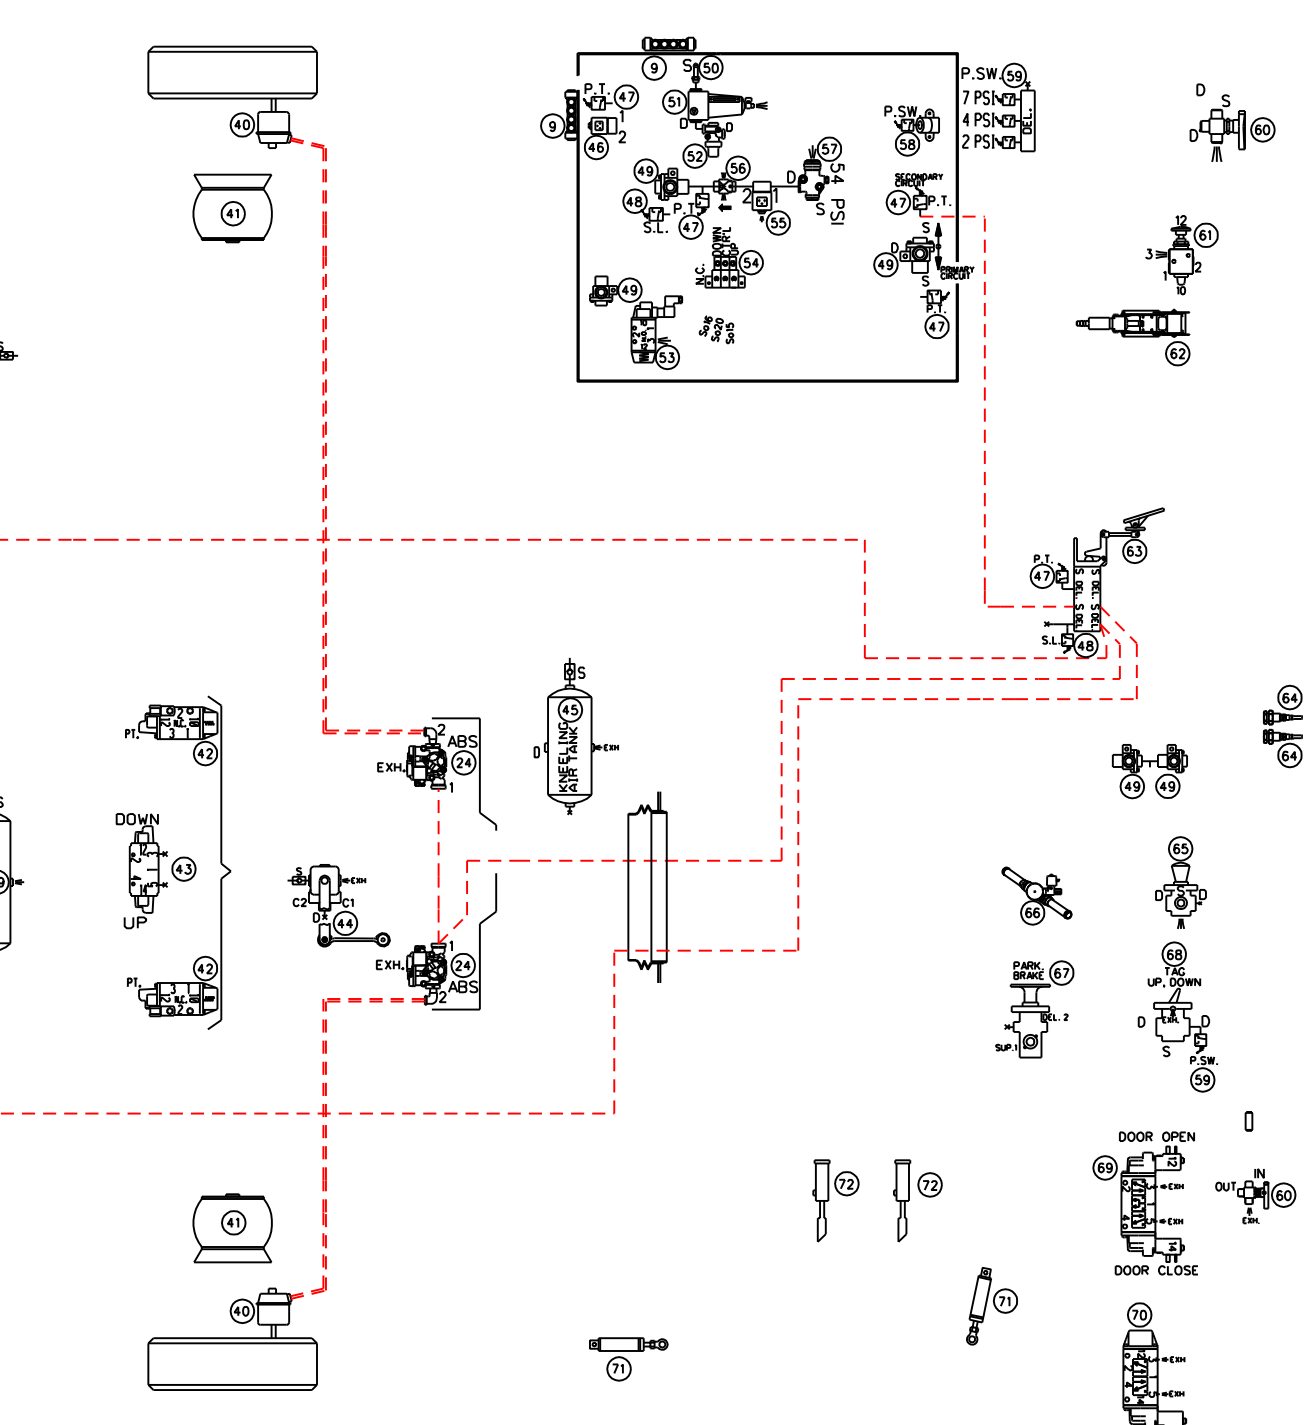

TUBE COLOR CODING		
ACTIVE	COLOR	CIRCUIT
-	RED	SECONDARY

NOTE: ITEM #4 REMOVED
FOR VEHICLES
•C-5212 @ •C-5232

020 TAG UNLOAD VALVE NORRGREN, NUGGET 200	040 FRONT BRAKE CHAMBER, KNORR TYPE 24	060 ENTRANCE DOOR MANUAL VALVE, D-PRO V82	080
019 LIFT TAG AIR VALVE NORRGREN, NUGGET 200	039 ACCESSORIES AIR TANK, JOHNSON WELDING	059 PRESSURE SWITCH N.O. ALLISON	079
018 TAG AXLE BRAKE CHAMBER KNORR, TYPE 14	038 SECONDARY AIR TANK, JOHNSON WELDING	058 PRESSURE SWITCH N.C. KLIXON	078
017 DRIVE AXLE BRAKE CHAMBER, KNORR TYPE 24/24	037 PROTECTION VALVE, BENDIX PR-4	057 PRESSURE REDUCING VALVE, BENDIX RV-3	077
016 DRIVE AXLE AIR SPRING GOODYEAR, TR11	036 PARKING BRAKE OVERRULE AIR TANK, JOHNSON WELDING	056 INLINE QUICK RELEASE VALVE, BENDIX, QR-L	076
015 TAG AXLE AIR SPRING GOODYEAR, TR12	035 WATER VALVE SOLENOID BURKERT, SYSTEM 2002	055 SOLENOID ENTRANCE DOOR INTERLOCK PARKER 7131	075
014 LIFT TAG AIR CYLINDER MGM, TYPE 36	034 AIR DRYER HALDEX	054 MANIFOLD VALVE NORRGREN D0043	074
013 REAR AIR FILL VALVE	033 PRIMARY AIR TANK, JOHNSON WELDING	053 PARKING BRAKE INTERLOCK, NORRGREN NUGGET 200	073
012 AIR BAG 4", GOODYEAR 1S4	032 OIL SEPARATOR, HALDEX CONSEP	052 PROTECTION VALVE, BENDIX PR-4	072
011 BELT TENSIONER PRESSURE REGULATOR NORRGREN R06	031 PURGE TANK, JOHNSON WELDING	051 AIR FILTER NORRGREN F74G	071
010 BELT TENSIONER MANUAL VALVE	030 WET TANK, JOHNSON WELDING	050 FRONT FILL VALVE, SCHRAEDER 645	070
009 AIR MANIFOLD BLOC, PARKER 24M	029 REAR HEIGHT CONTROL VALVE, BARKSDALE 52321	049 DOUBLE CHECK VALVE, BENDIX DC-4	069
008 REGULATOR OUTPUT RETARDER, NORRGREN R06	028 VALVE FOR PARKING BRAKE, BENDIX SR-7	048 STOP LIGHT SWITCH, BENDIX	068
007 PRESSURE REDUCTOR VALVE AHI, BENDIX RV-3	027 VALVE FOR SERVICE BRAKE, BENDIX R-14	047 PRESSURE TRANSDUCER, VOLVO	067
006 TAG UNLOAD VALVE, NORRGREN V60	026 INVERSION VALVE, BENDIX TR-2	046 ACCESSORIES CUT-OFF SOLENOID, PARKER 7121	066
005 PING TANK, JOHNSON WELDING	025 TAG BRAKE VALVE RELAY, BENDIX R-12	045 KNEELING AIR TANK, JOHNSON WELDING	065
004 SOLENOID VALVE (VOLVO ENGINE)	024 ABS VALVE MODULATOR BENDIX M320	044 FRONT HEIGHT CONTROL VALVE, BARKSDALE 52341	064
003 ALLISON SOLENOID VALVE	023 RELIEF VALVE, NORRGREN V72G	043 KNEELING SUSPENSION VALVE, NORRGREN NUGGET 200	063
002 ALLISON TRANSMISSION RETARDER CYLINDER	022 TAG BAG DEPLETION VALVE NORRGREN NUGGET 200	042 KNEELING SUSPENSION VALVE, NORRGREN NUGGET 200	062
001 AIR COMPRESSOR WABCO 636	021 UNLOAD VALVE NORRGREN, NUGGET 200	041 FRONT AIR SPRING, GOODYEAR 1R12	061
ITEM DESCRIPTION	ITEM DESCRIPTION	ITEM DESCRIPTION	ITEM DESCRIPTION