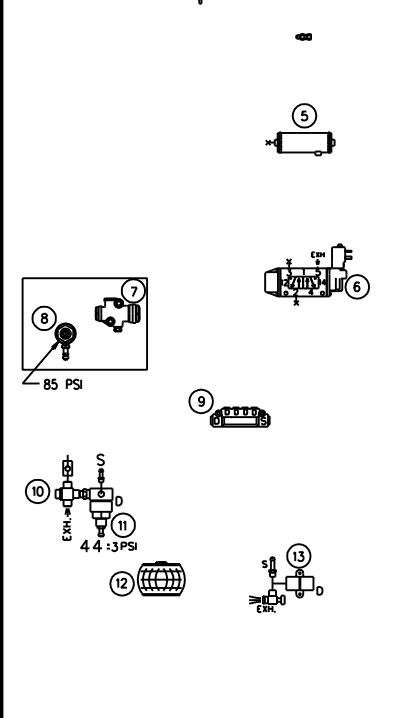

TUBE COLOR CODING		
ACTIVE	COLOR	CIRCUIT
-	RED	SECONDARY

NOTE: ITEM #4 REMOVED
FOR VEHICLES
•C-5212 @ •C-5232

020 TAG UNLOAD VALVE NORRGREN, NUGGET 200	040 FRONT BRAKE CHAMBER, KNORR TYPE 24	060 ENTRANCE DOOR MANUAL VALVE, D-PRO V82	080
019 LIFT TAG AIR VALVE NORRGREN, NUGGET 200	039 ACCESSORIES AIR TANK, JOHNSON WELDING	059 PRESSURE SWITCH N.O. ALLISON	079
018 TAG AXLE BRAKE CHAMBER KNORR, TYPE 14	038 SECONDARY AIR TANK, JOHNSON WELDING	058 PRESSURE SWITCH N.C. KLIXON	078
017 DRIVE AXLE BRAKE CHAMBER, KNORR TYPE 24/24	037 PROTECTION VALVE, BENDIX PR-4	057 PRESSURE REDUCING VALVE, BENDIX RV-3	077
016 DRIVE AXLE AIR SPRING GOODYEAR, TR11	036 PARKING BRAKE OVERRULE AIR TANK, JOHNSON WELDING	056 INLINE QUICK RELEASE VALVE, BENDIX, QR-L	076
015 TAG AXLE AIR SPRING GOODYEAR, TR12	035 WATER VALVE SOLENOID BURKERT, SYSTEM 2002	055 SOLENOID ENTRANCE DOOR INTERLOCK PARKER 7131	075
014 LIFT TAG AIR CYLINDER MGM, TYPE 36	034 AIR DRYER HALDEX	054 MANIFOLD VALVE NORRGREN D0043	074
013 REAR AIR FILL VALVE	033 PRIMARY AIR TANK, JOHNSON WELDING	053 PARKING BRAKE INTERLOCK, NORRGREN NUGGET 200	073
012 AIR BAG 4", GOODYEAR 1S4	032 OIL SEPARATOR, HALDEX CONSEP	052 PROTECTION VALVE, BENDIX PR-4	072
011 BELT TENSIONER PRESSURE REGULATOR NORRGREN R06	031 PURGE TANK, JOHNSON WELDING	051 AIR FILTER NORRGREN F74G	071
010 BELT TENSIONER MANUAL VALVE	030 WET TANK, JOHNSON WELDING	050 FRONT FILL VALVE, SCHRAEDER 645	070
009 AIR MANIFOLD BLOC, PARKER 24M	029 REAR HEIGHT CONTROL VALVE, BARKSDALE 52321	049 DOUBLE CHECK VALVE, BENDIX DC-4	069
008 REGULATOR OUTPUT RETARDER, NORRGREN R06	028 VALVE FOR PARKING BRAKE, BENDIX SR-7	048 STOP LIGHT SWITCH, BENDIX	068
007 PRESSURE REDUCTOR VALVE AHI, BENDIX RV-3	027 VALVE FOR SERVICE BRAKE, BENDIX R-14	047 PRESSURE TRANSDUCER, VOLVO	067
006 TAG UNLOAD VALVE, NORRGREN V60	026 INVERSION VALVE, BENDIX TR-2	046 ACCESSORIES CUT-OFF SOLENOID, PARKER 7121	066
005 PING TANK, JOHNSON WELDING	025 TAG BRAKE VALVE RELAY, BENDIX R-12	045 KNEELING AIR TANK, JOHNSON WELDING	065
004 SOLENOID VALVE (VOLVO ENGINE)	024 ABS VALVE MODULATOR BENDIX M320	044 FRONT HEIGHT CONTROL VALVE, BARKSDALE 52341	064
003 ALLISON SOLENOID VALVE	023 RELIEF VALVE, NORRGREN V72G	043 KNEELING SUSPENSION VALVE, NORRGREN NUGGET 200	063
002 ALLISON TRANSMISSION RETARDER CYLINDER	022 TAG BAG DEPLETION VALVE NORRGREN NUGGET 200	042 KNEELING SUSPENSION VALVE, NORRGREN NUGGET 200	062
001 AIR COMPRESSOR WABCO 636	021 UNLOAD VALVE NORRGREN, NUGGET 200	041 FRONT AIR SPRING, GOODYEAR 1R12	061
ITEM DESCRIPTION	ITEM DESCRIPTION	ITEM DESCRIPTION	ITEM DESCRIPTION