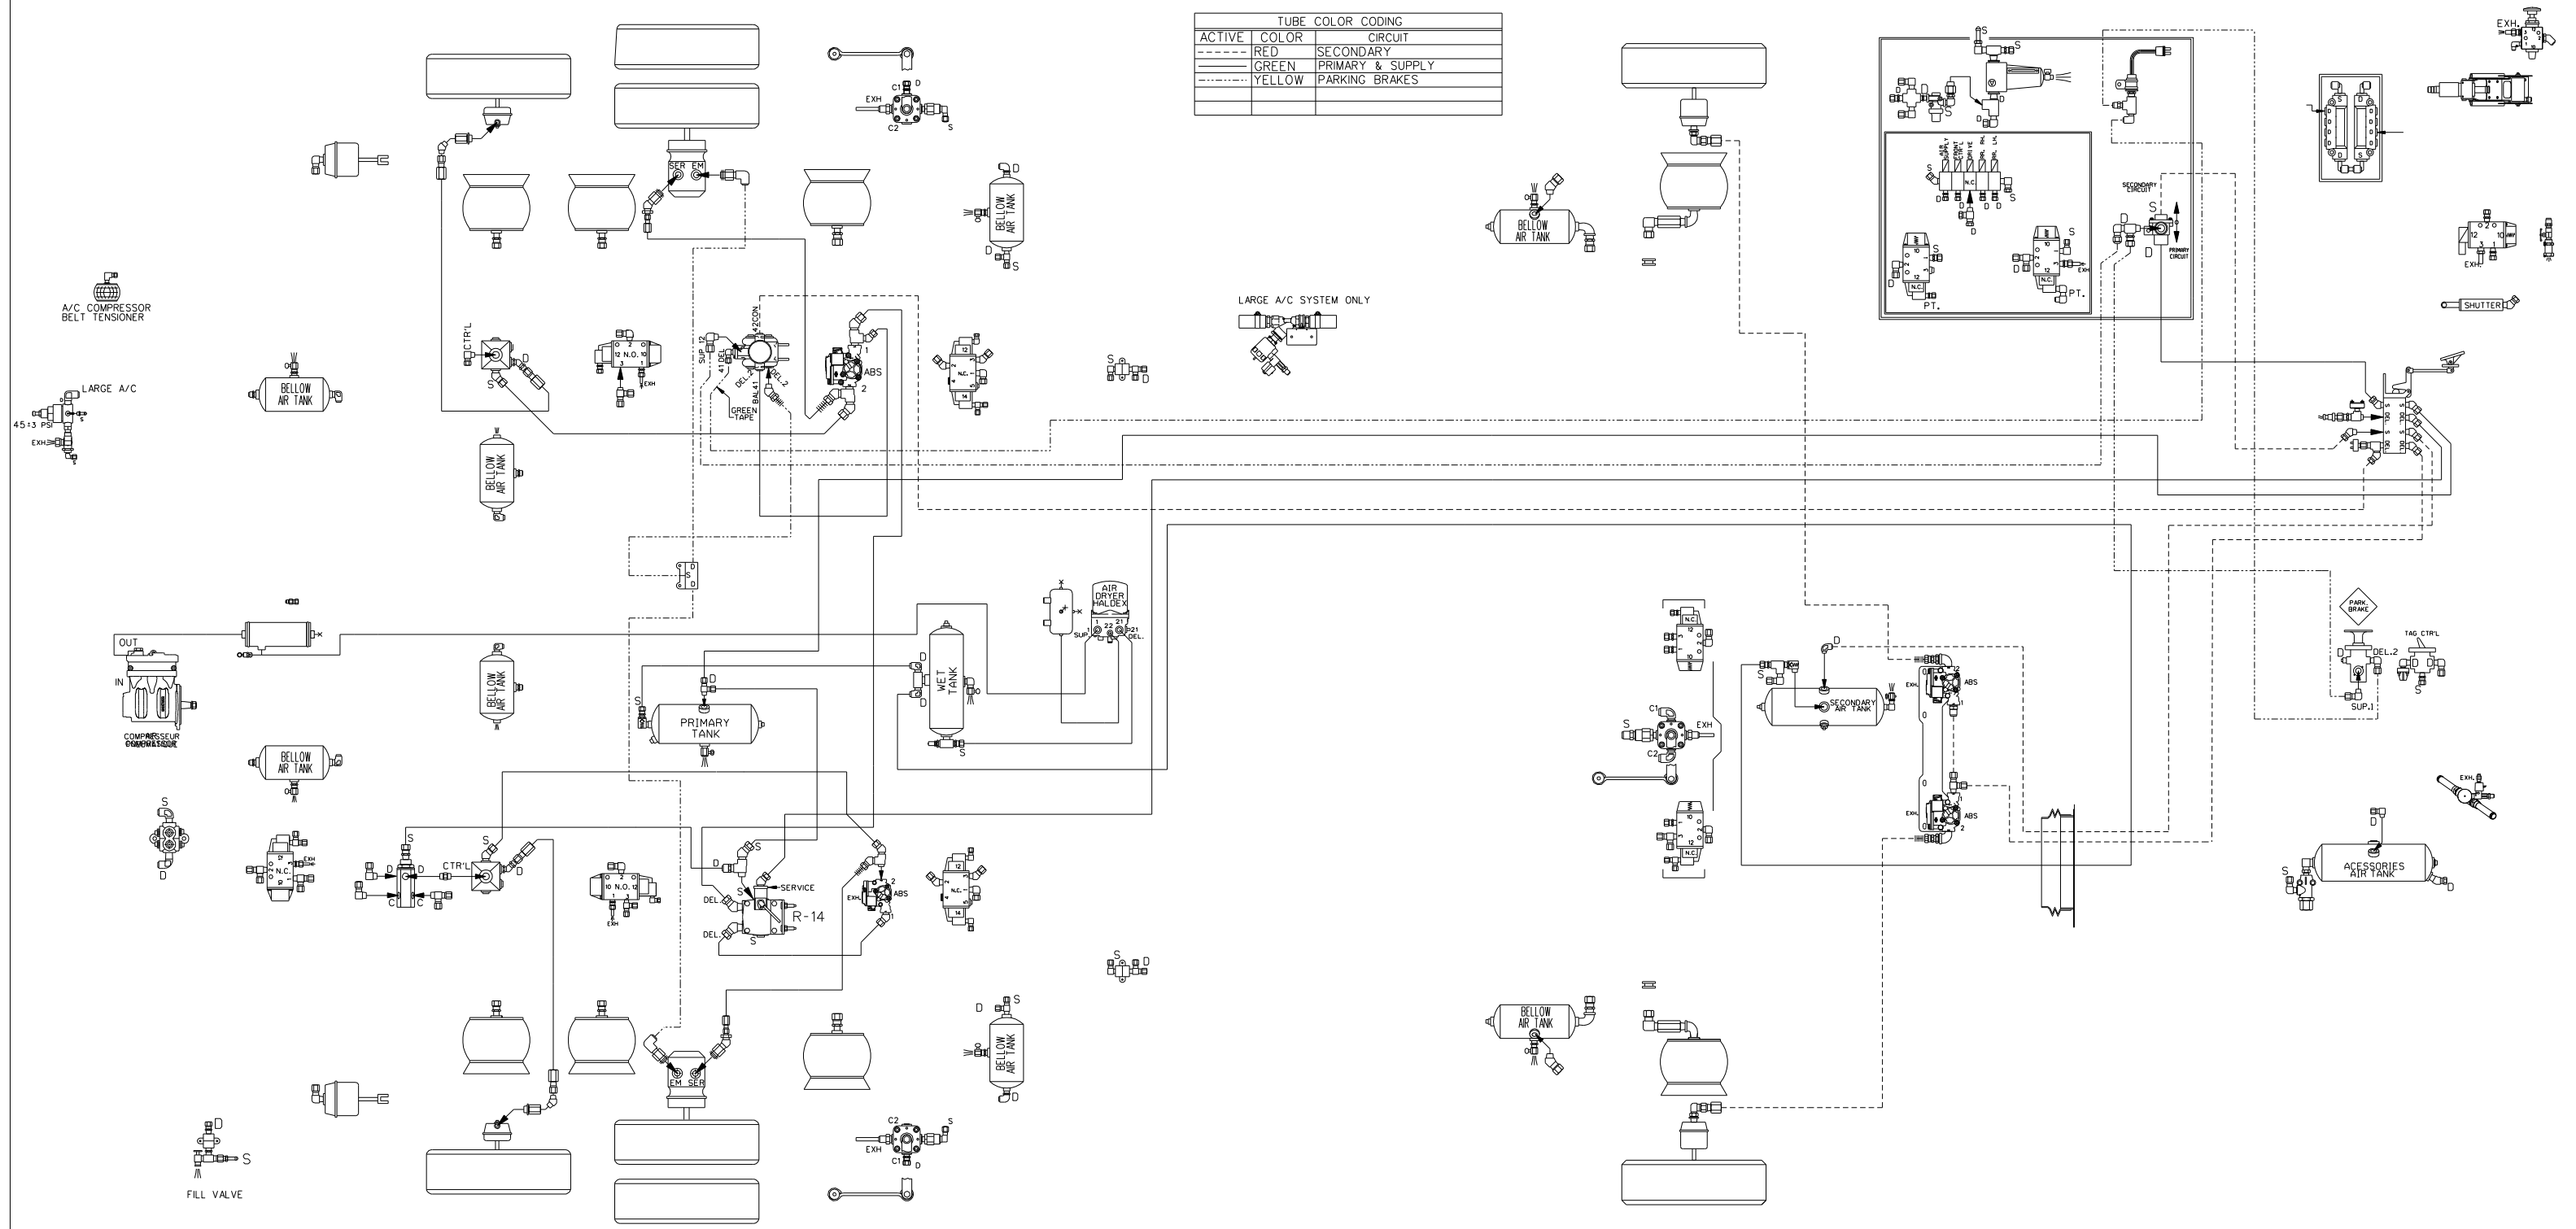

TUBE COLOR CODING		
ACTIVE	COLOR	CIRCUIT
---	RED	SECONDARY
---	GREEN	PRIMARY & SUPPLY
---	YELLOW	PARKING BRAKES

PREVOST®

DESCRIPTION:

VIP
WITH INDEPENDENT SUSPENSION
-AIR BRAKES ABS 6 SYSTEM-

REV.: A
DATE: 2010/09

PAGE:
D140382 P1.3