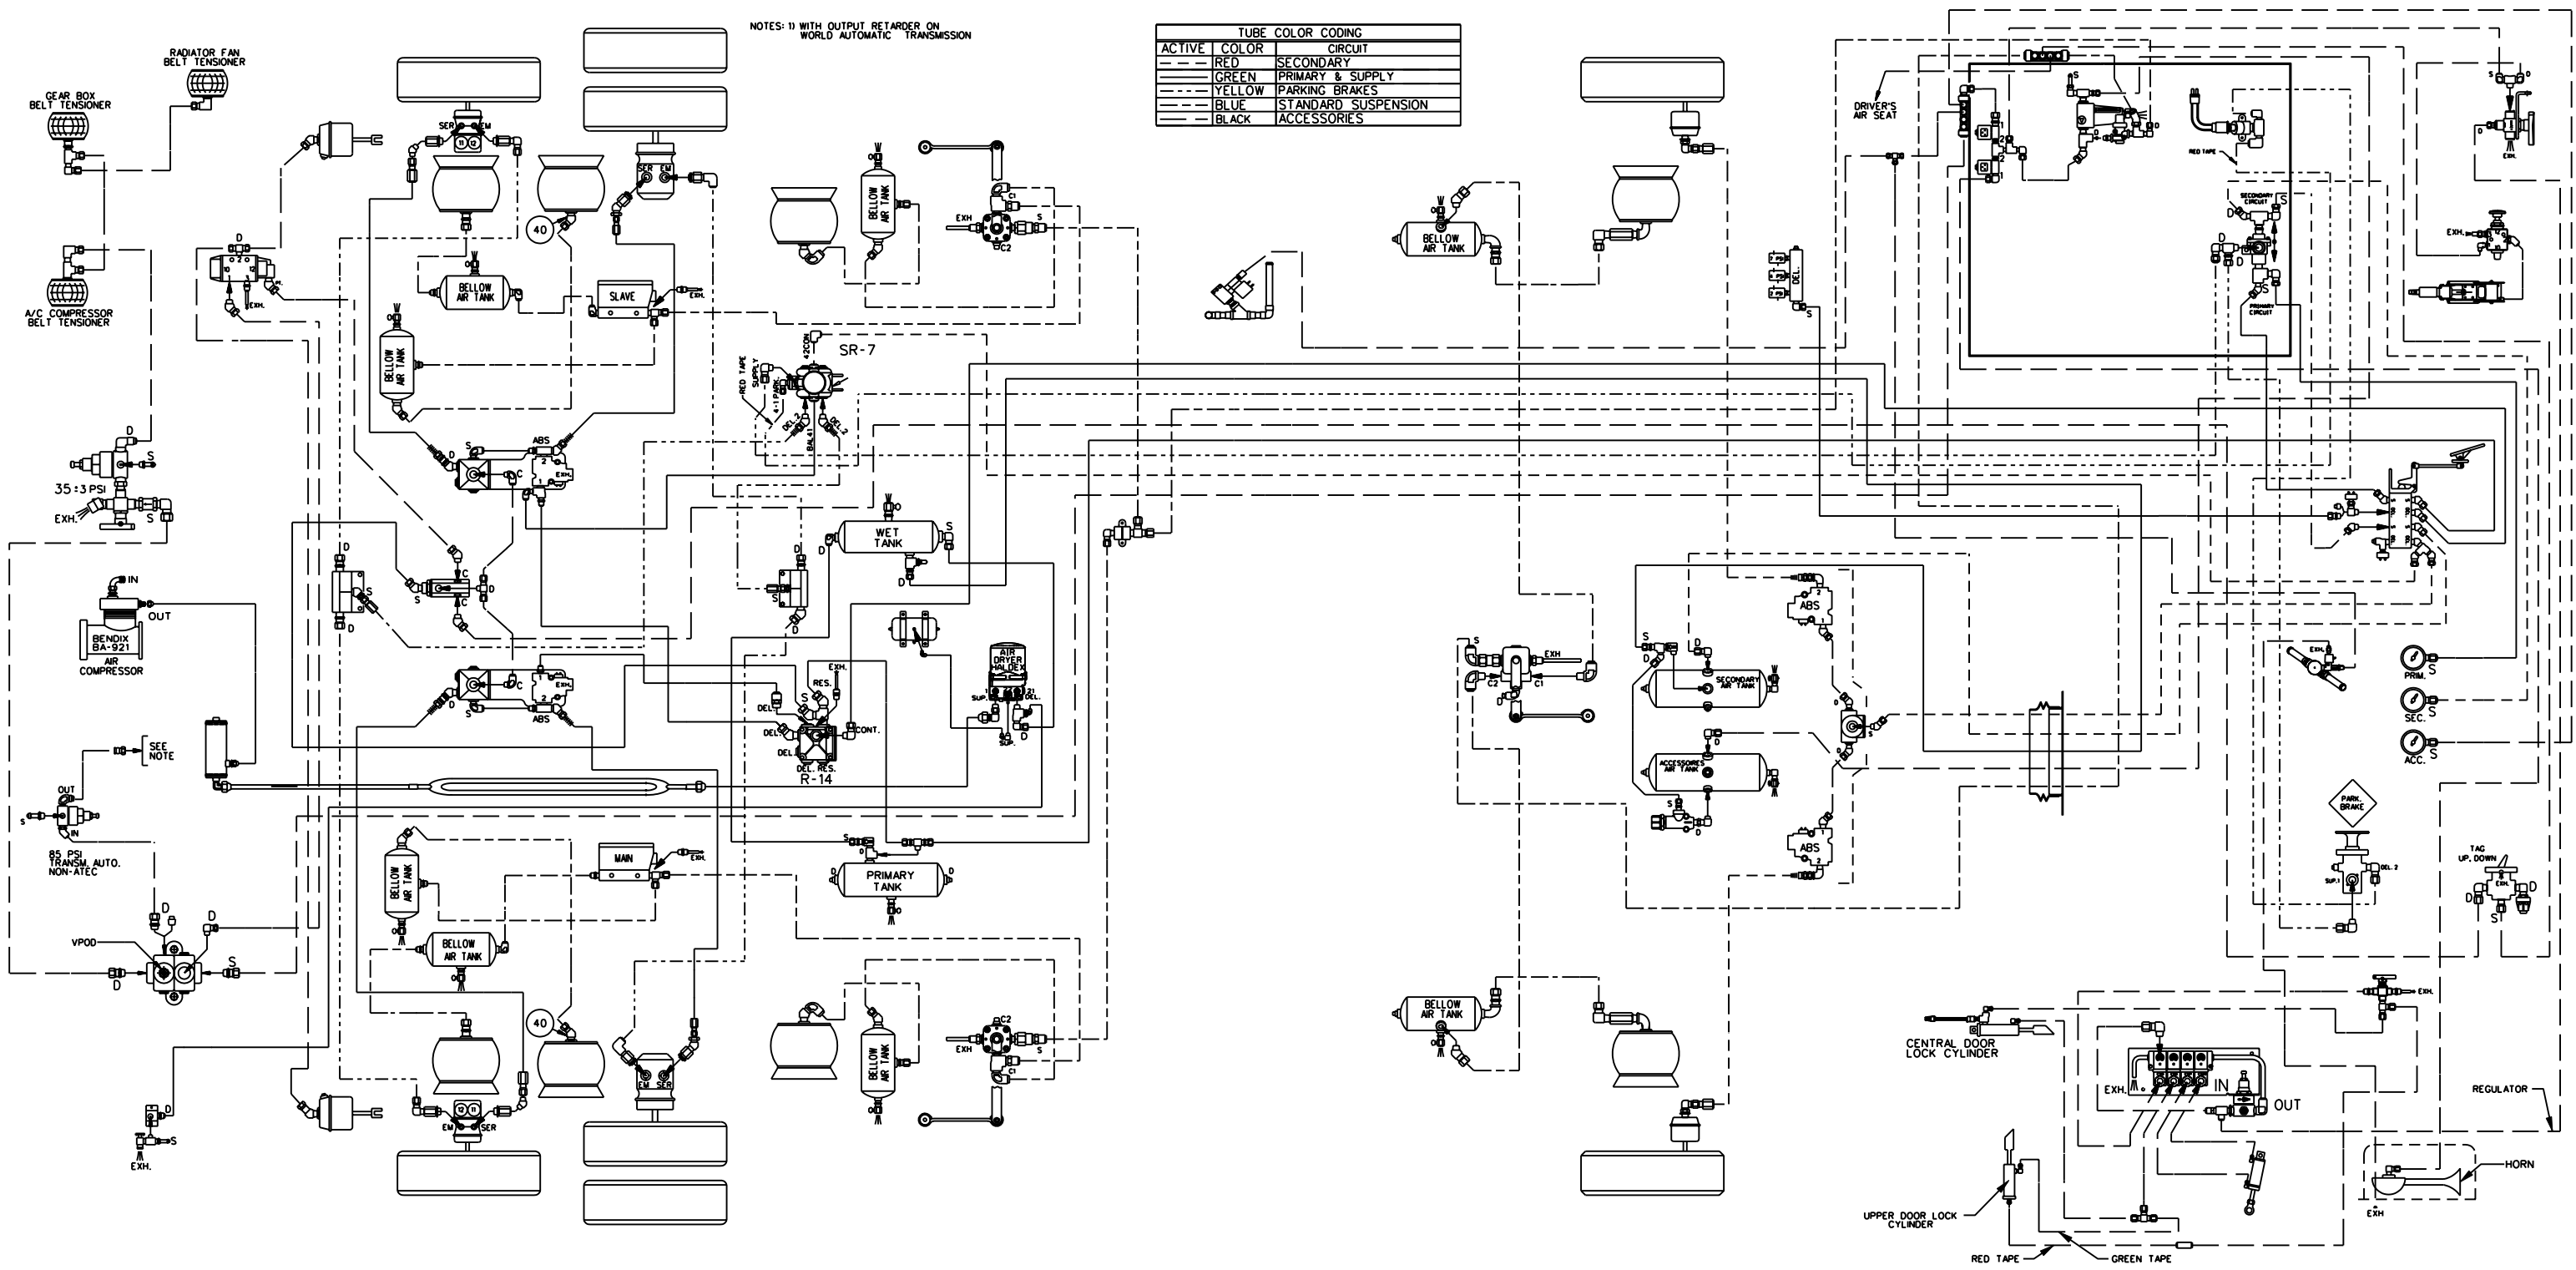

ACTIVE	COLOR	CIRCUIT
---	RED	SECONDARY
---	GREEN	PRIMARY & SUPPLY
---	YELLOW	PARKING BRAKES
---	BLUE	STANDARD SUSPENSION
---	BLACK	ACCESSORIES

PREVOST®

DESCRIPTION:
X3-45 COACH, WITH INDEPENDENT FRONT SUSPENSION (I.F.S.)
FULL PNEUMATIC SYSTEM

EFF. W/ VEH : #7-9035...
DATE: 2006/08 REV.: B

PAGE:
D140330 P1.1