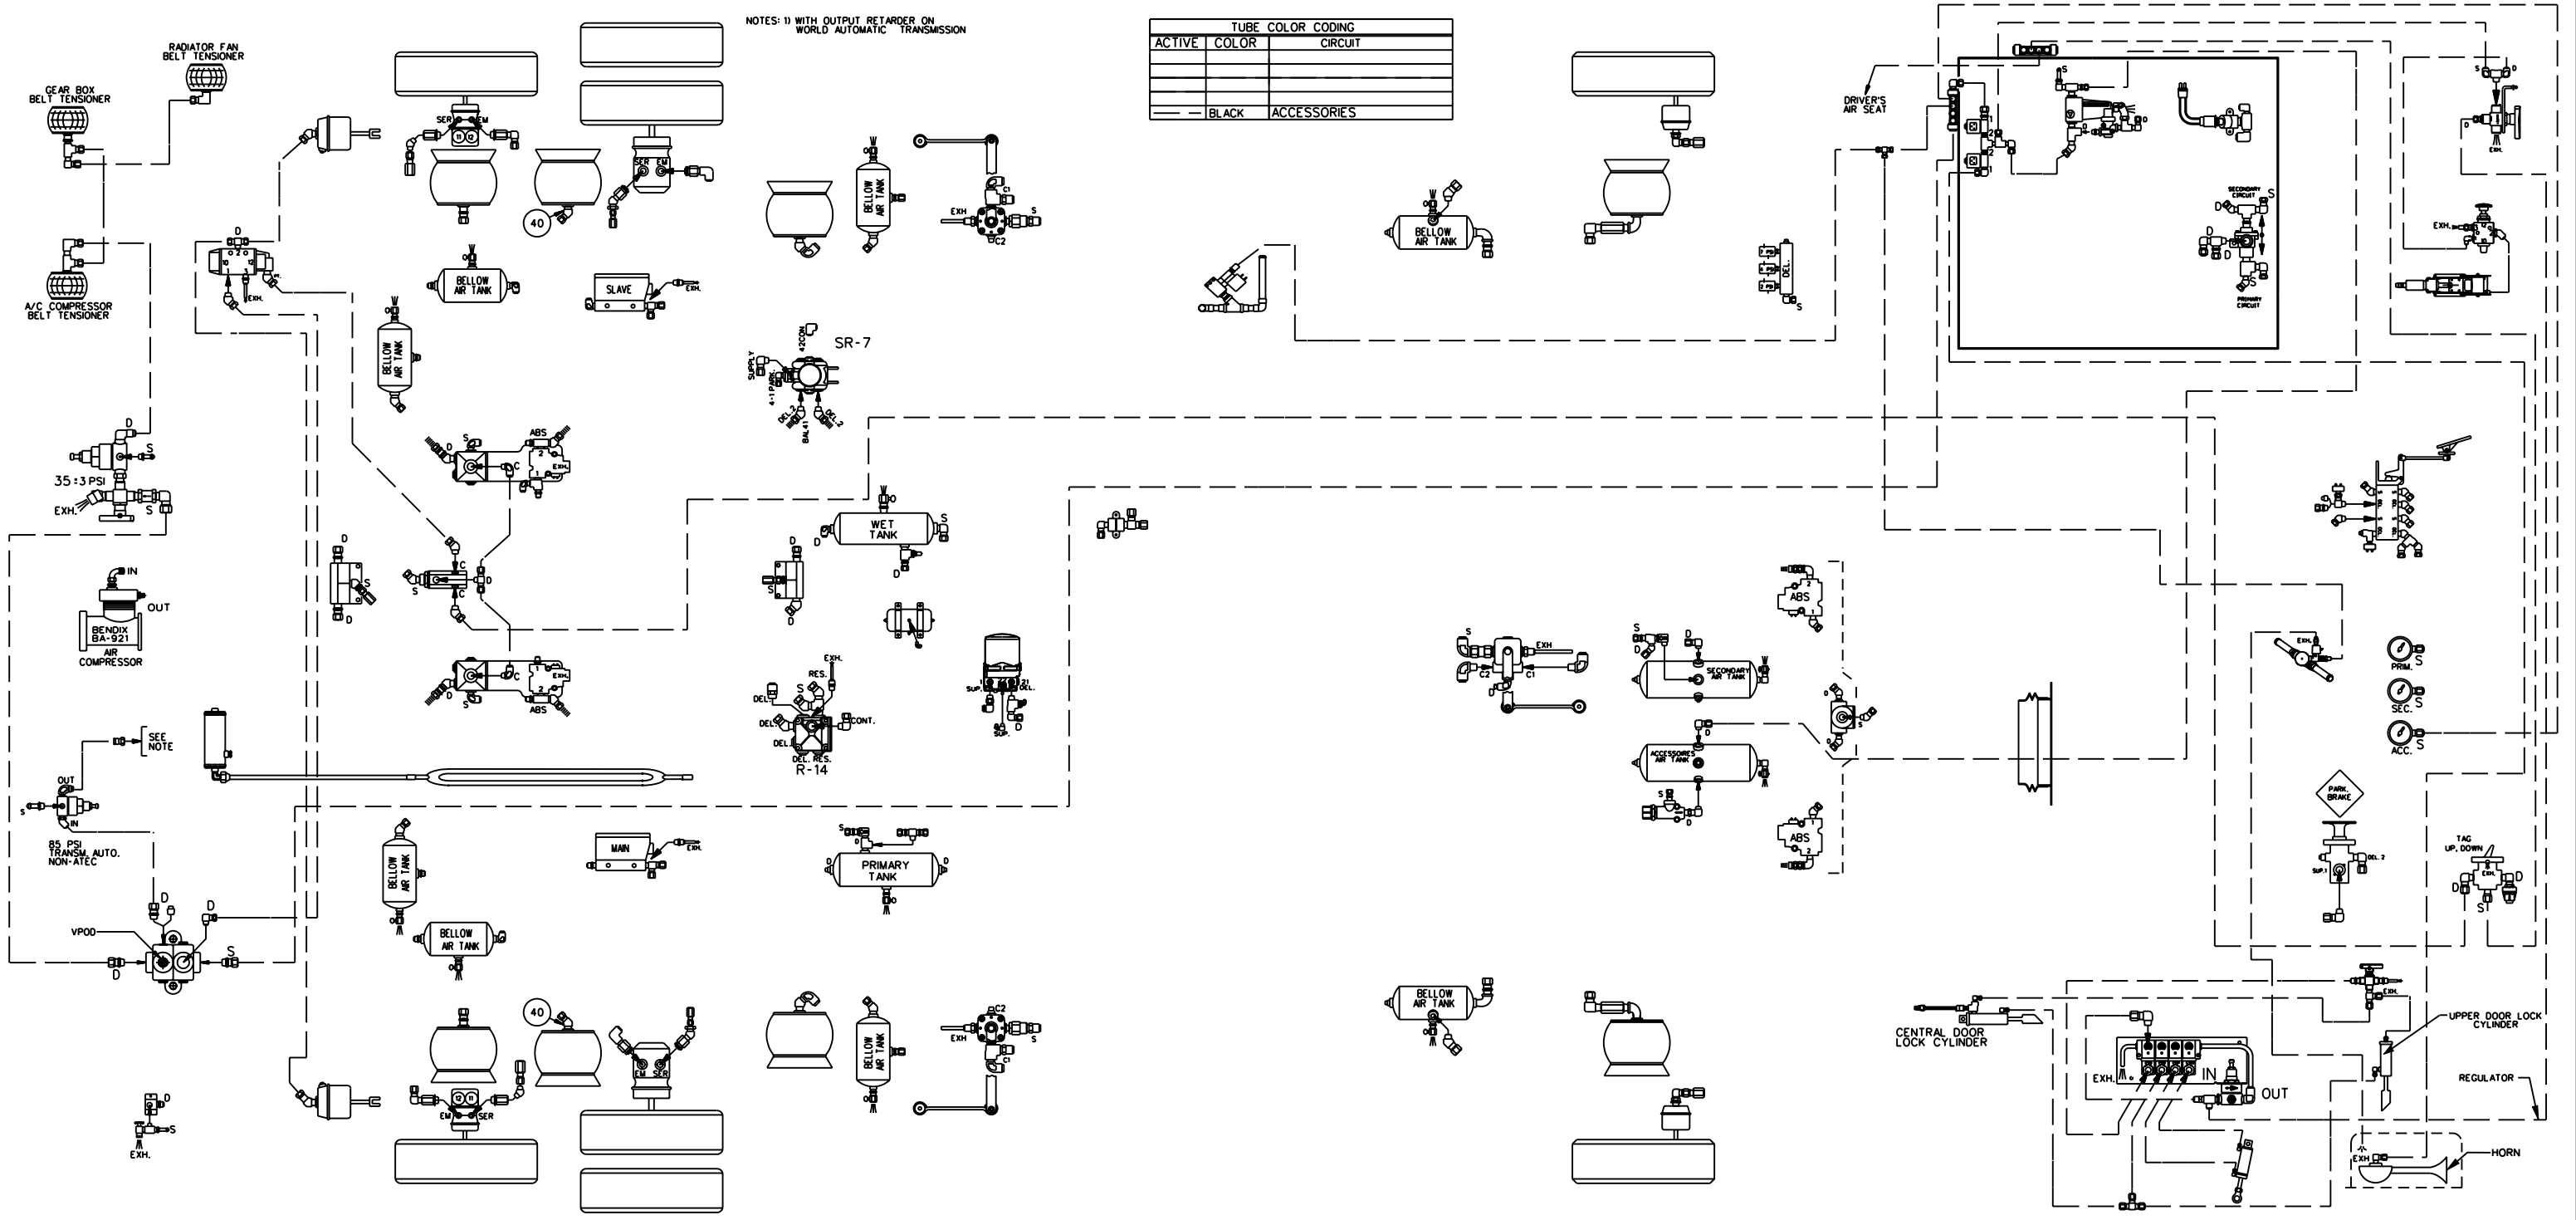

NOTES: 1) WITH OUTPUT RETARDER ON WORLD AUTOMATIC TRANSMISSION

TUBE COLOR CODING		
ACTIVE	COLOR	CIRCUIT
---	BLACK	ACCESSORIES

**PREVOST**

DESCRIPTION:  
X3-45 COACH, WITH INDEPENDENT FRONT SUSPENSION (I.F.S.)  
ACCESSORIES

EFF. W/ VEH : #7-8933...  
DATE: 2006/03  
REV.: A

PAGE:  
D140330P1.2