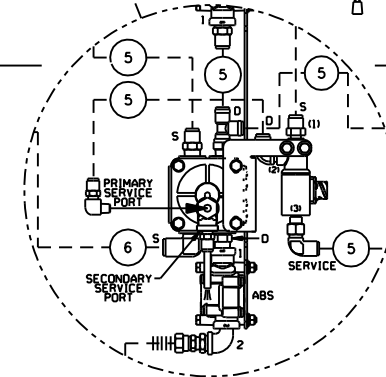

BALLOON	PIPE
•1	3/8" O.D. GREEN
•2	1/2" O.D. GREEN
•3	5/8" O.D. GREEN
•4	3/8" O.D. RED
•5	1/2" O.D. RED
•6	5/8" O.D. RED
•7	3/8" O.D. BROWN
•8	1/2" O.D. BROWN
•9	1/4" O.D. YELLOW
•10	3/8" O.D. YELLOW
•11	1/4" O.D. BLACK
•12	5/8" O.D. BLACK

TUBE COLOR CODING		
ACTIVE	COLOR	CIRCUIT
---	RED	SECONDARY
---	GREEN	PRIMARY & SUPPLY
---	YELLOW	PARKING BRAKE
---	BROWN	TRAILER
---	BLACK	ACCESSORIES

PREVOST®

DESCRIPTION:
X3-45 COACH, WITH INDEPENDENT FRONT SUSPENSION (I.F.S.)
WITH OPTION TRAILER HITCH AIR BRAKE
WITH ESP SYSTEM

EFF. W/VEH : #8-9288...

DATE: 2008/07

REV.: D

PAGE:

D140330 P7.1