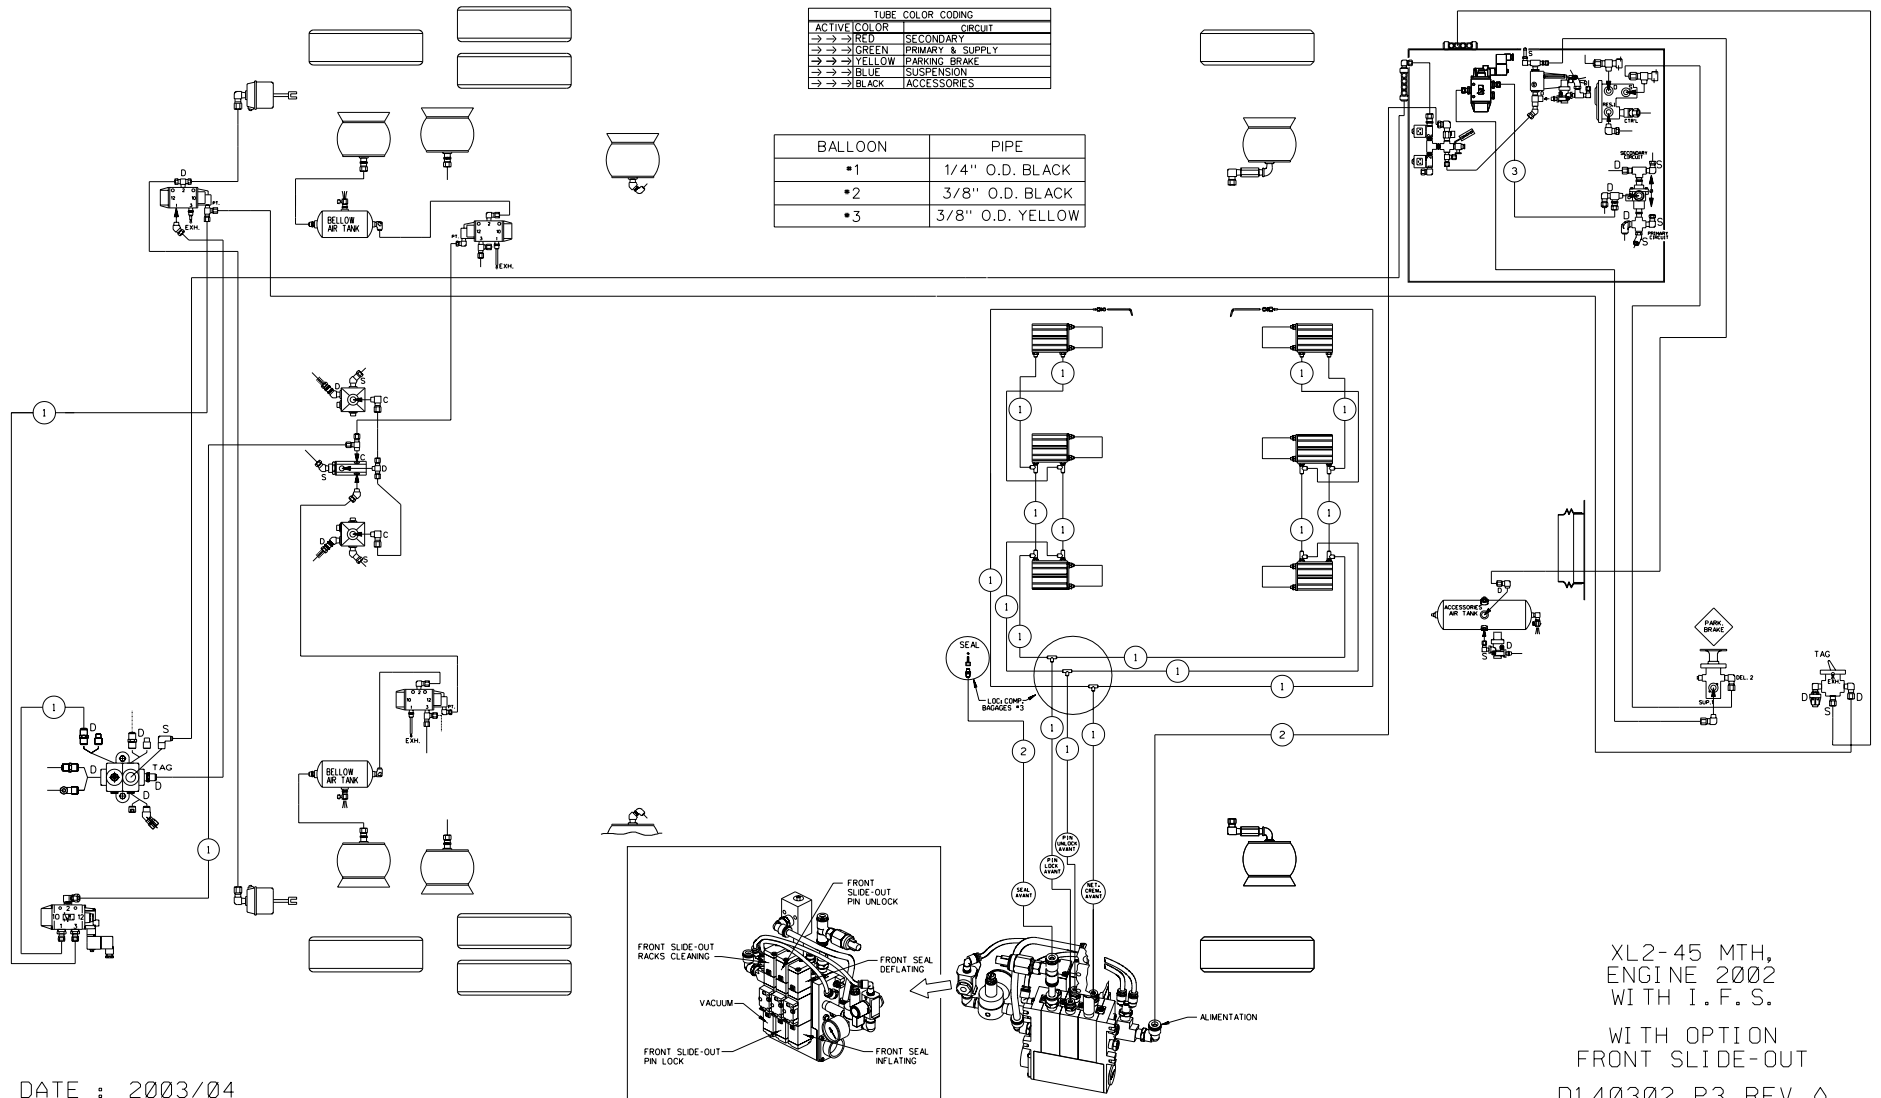

TUBE COLOR CODING	
ACTIVE COLOR	CIRCUIT
→ →	RED SECONDARY
→ →	GREEN PRIMARY & SUPPLY
→ →	YELLOW PARKING BRAKE
→ →	BLUE SUSPENSION
→ →	BLACK ACCESSORIES

BALLOON	PIPE
*1	1/4" O.D. BLACK
*2	3/8" O.D. BLACK
*3	3/8" O.D. YELLOW

DATE : 2003/04

XL2-45 MTH,
ENGINE 2002
WITH I. F. S.
WITH OPTION
FRONT SLIDE-OUT
D140302 P3 REV. A