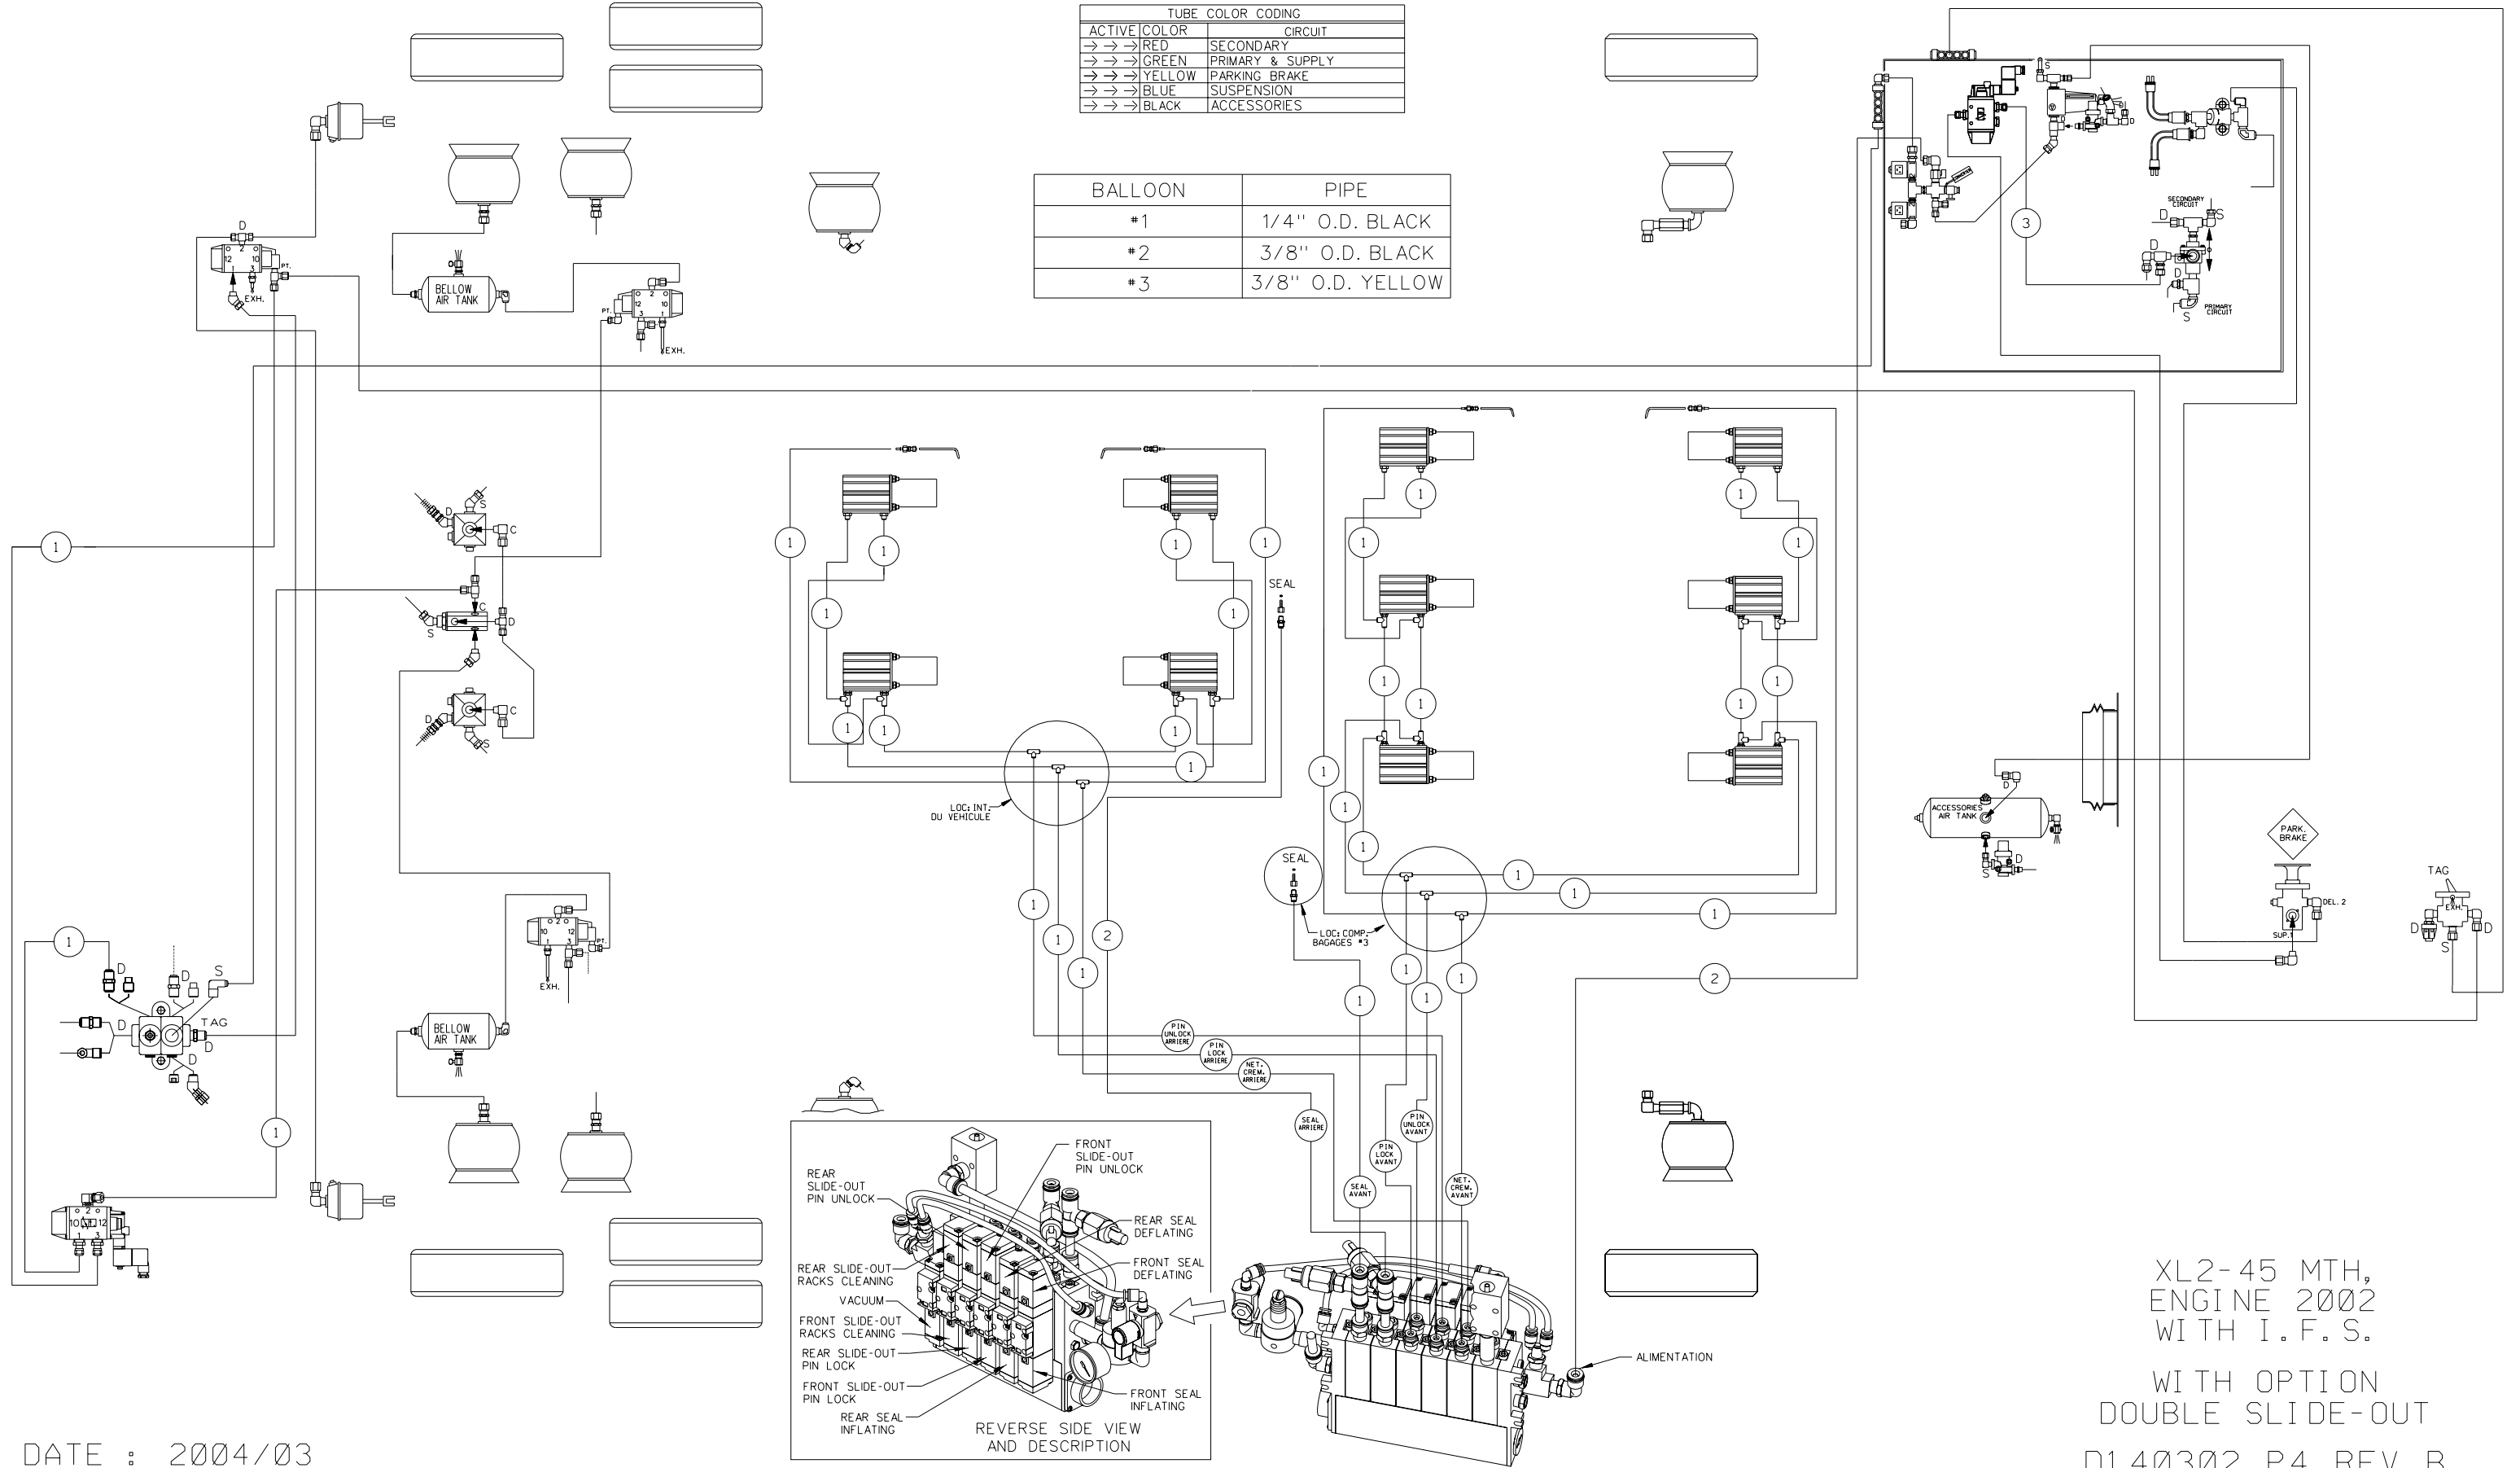

TUBE COLOR CODING		
ACTIVE	COLOR	CIRCUIT
→ → →	RED	SECONDARY
→ → →	GREEN	PRIMARY & SUPPLY
→ → →	YELLOW	PARKING BRAKE
→ → →	BLUE	SUSPENSION
→ → →	BLACK	ACCESSORIES

BALLOON	PIPE
#1	1/4" O.D. BLACK
#2	3/8" O.D. BLACK
#3	3/8" O.D. YELLOW

DATE : 2004/03

XL2-45 MTH,
ENGINE 2002
WITH I. F. S.

WITH OPTION
DOUBLE SLIDE-OUT
D1 40302 P4 REV. B