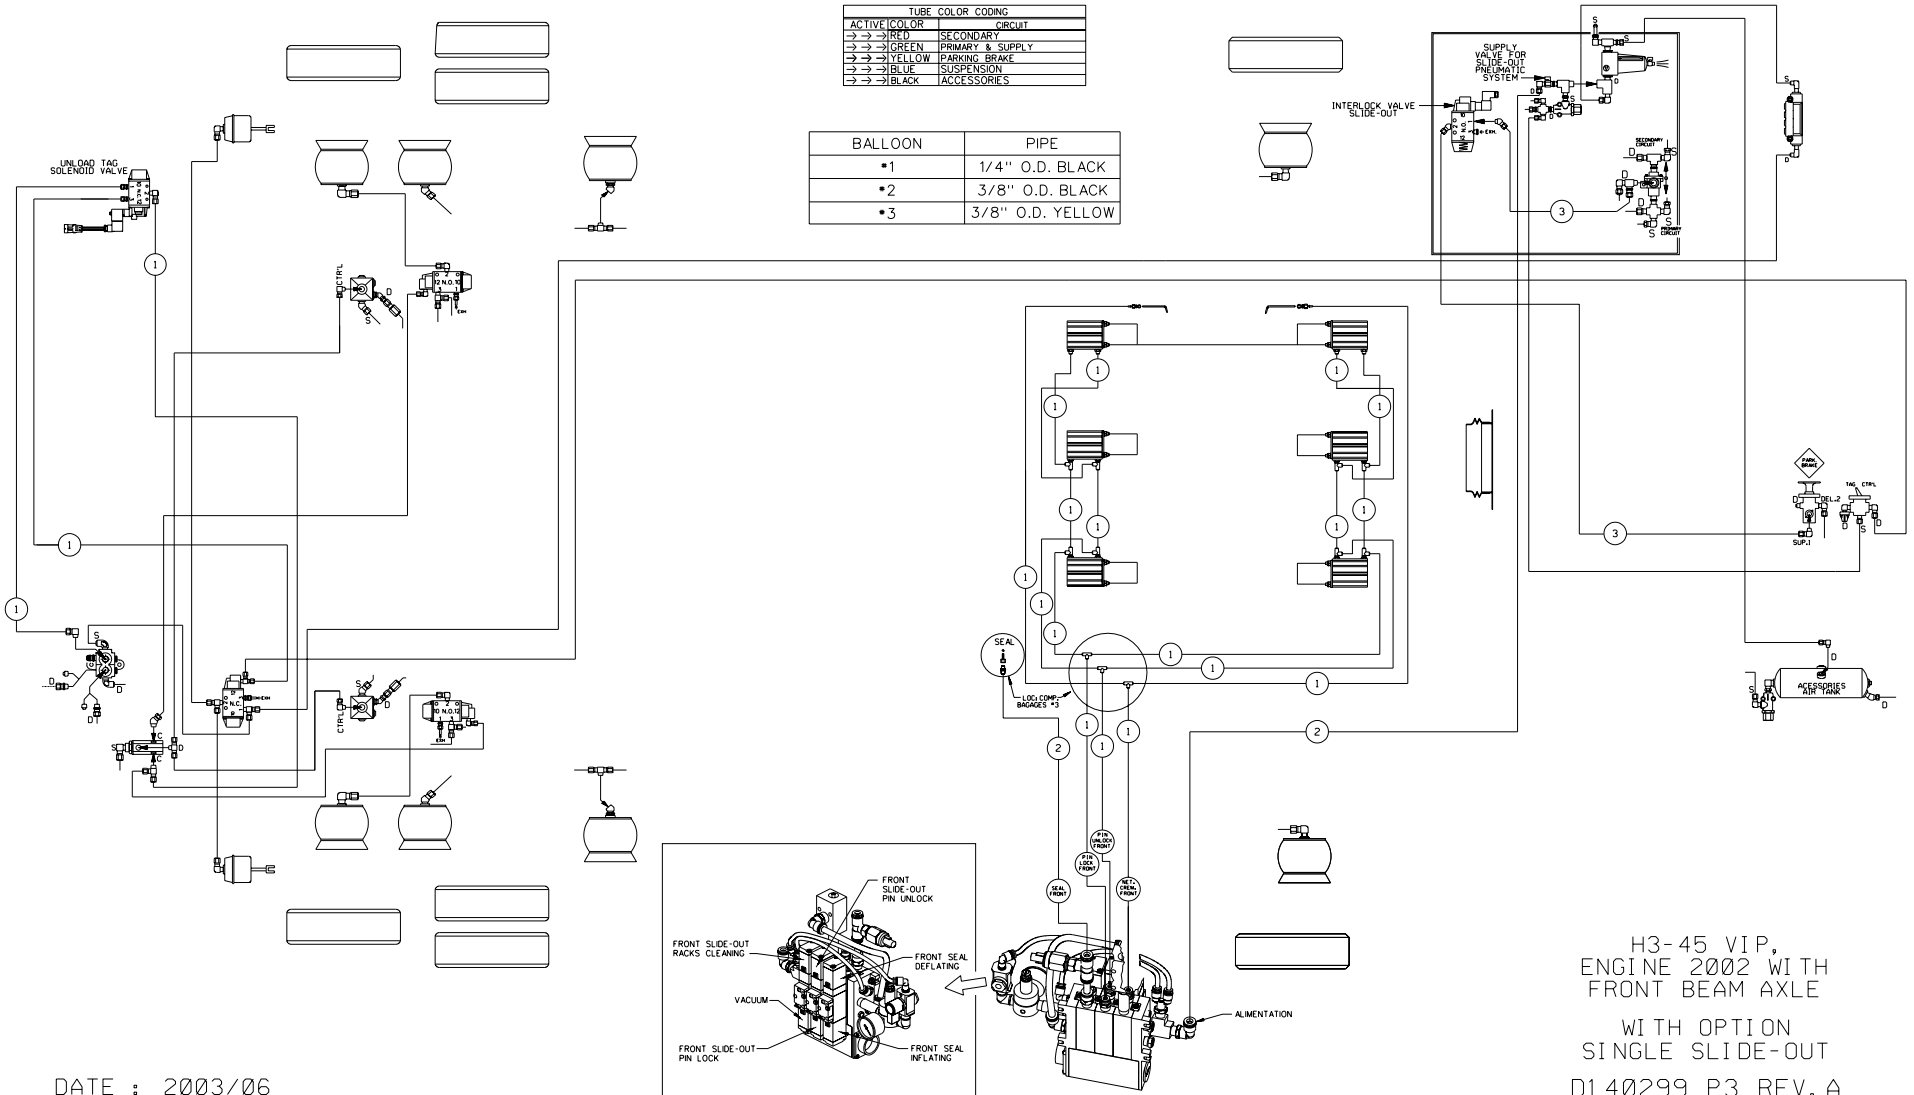

TUBE COLOR CODING	
ACTIVE COLOR	CIRCUIT
→ →	RED SECONDARY
→ →	GREEN PRIMARY & SUPPLY
→ →	YELLOW PARKING BRAKE
→ →	BLUE SUSPENSION
→ →	BLACK ACCESSORIES

BALLOON	PIPE
*1	1/4" O.D. BLACK
*2	3/8" O.D. BLACK
*3	3/8" O.D. YELLOW

DATE : 2003/06

H3-45 VIP,
ENGINE 2002 WITH
FRONT BEAM AXLE
WITH OPTION
SINGLE SLIDE-OUT
D140299 P3 REV. A