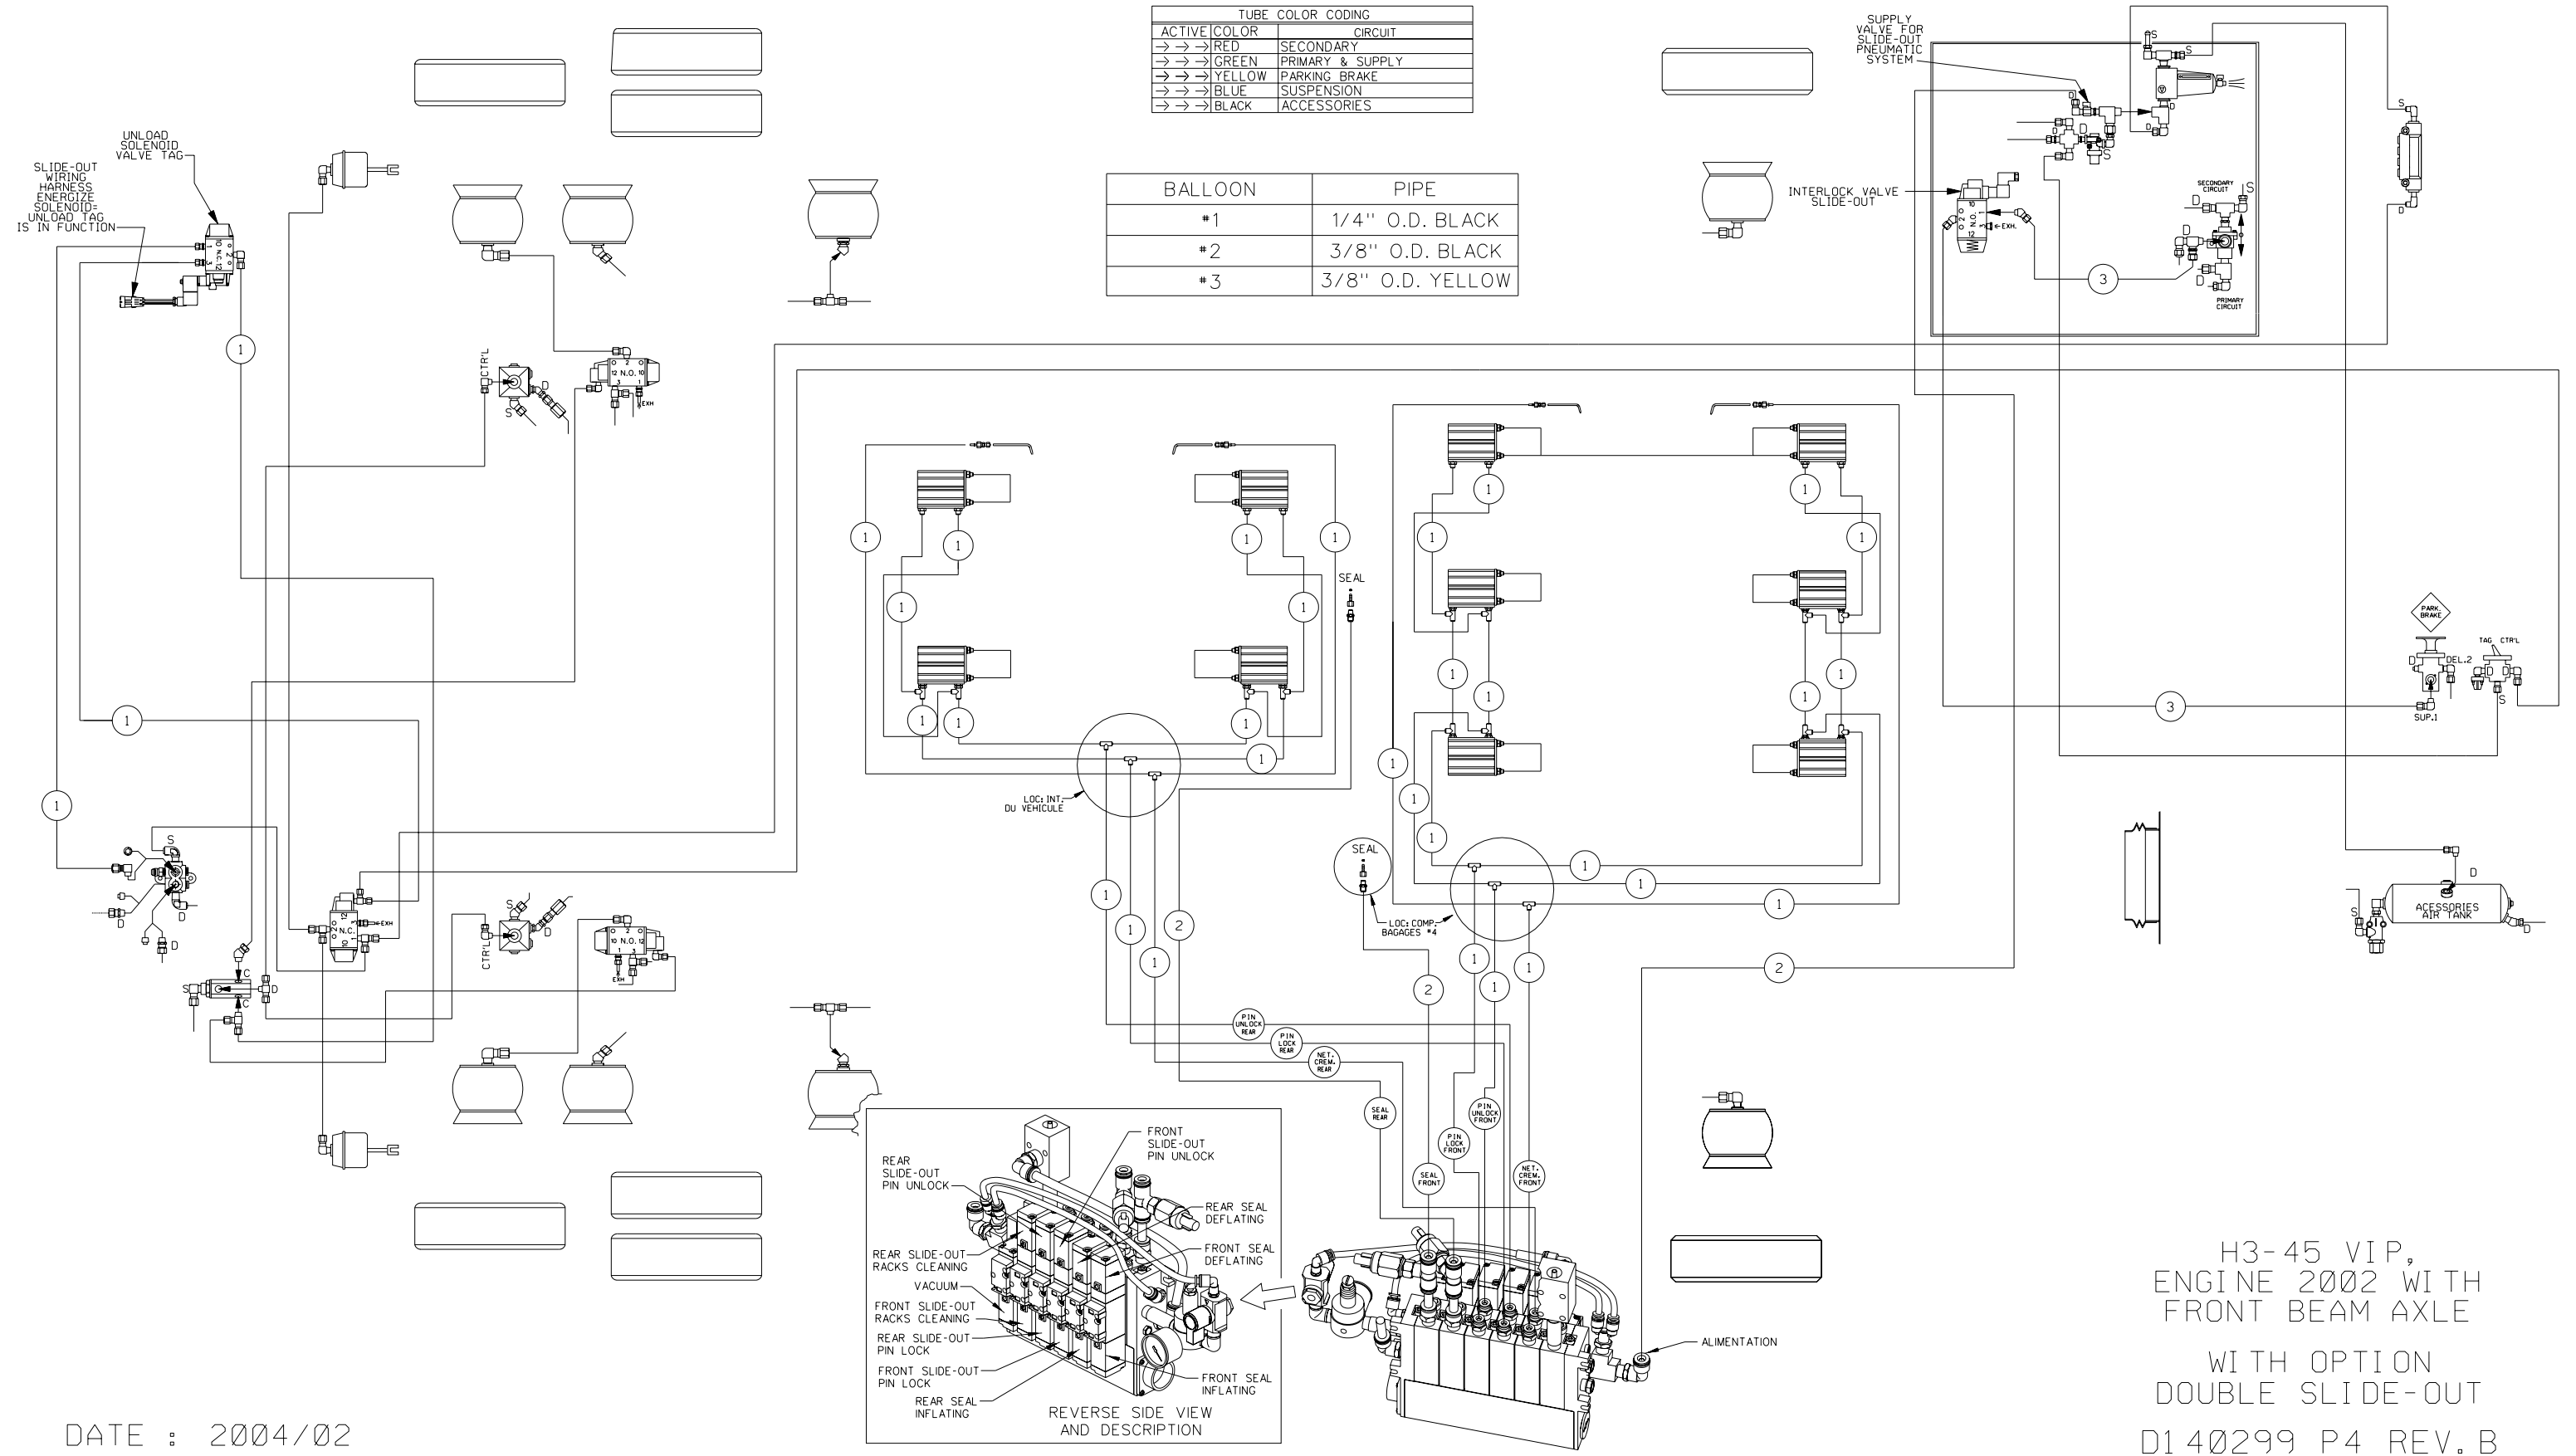

TUBE COLOR CODING	
ACTIVE COLOR	CIRCUIT
→ → RED	SECONDARY
→ → GREEN	PRIMARY & SUPPLY
→ → YELLOW	PARKING BRAKE
→ → BLUE	SUSPENSION
→ → BLACK	ACCESSORIES

BALLOON	PIPE
#1	1/4" O.D. BLACK
#2	3/8" O.D. BLACK
#3	3/8" O.D. YELLOW

DATE : 2004/02

H3-45 VIP,  
ENGINE 2002 WITH  
FRONT BEAM AXLE

WITH OPTION  
DOUBLE SLIDE-OUT  
D1 40299 P4 REV. B