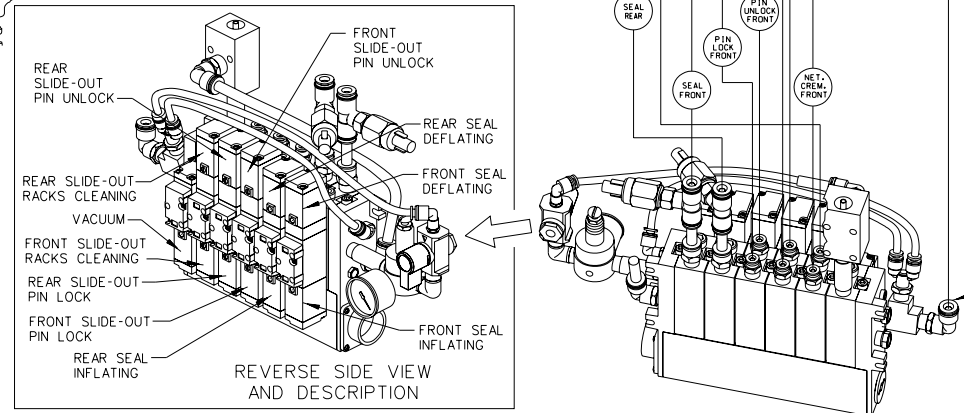

TUBE COLOR CODING	
ACTIVE COLOR	CIRCUIT
→ → RED	SECONDARY
→ → GREEN	PRIMARY & SUPPLY
→ → YELLOW	PARKING BRAKE
→ → BLUE	SUSPENSION
→ → BLACK	ACCESSORIES

BALLOON	PIPE
#1	1/4" O.D. BLACK
#2	3/8" O.D. BLACK
#3	3/8" O.D. YELLOW

H3-45 VIP,
ENGINE 2002
WITH I.F.S.
WITH OPTION
DOUBLE SLIDE-OUT
D1 40298 P4 REV. B

DATE : 2004/02