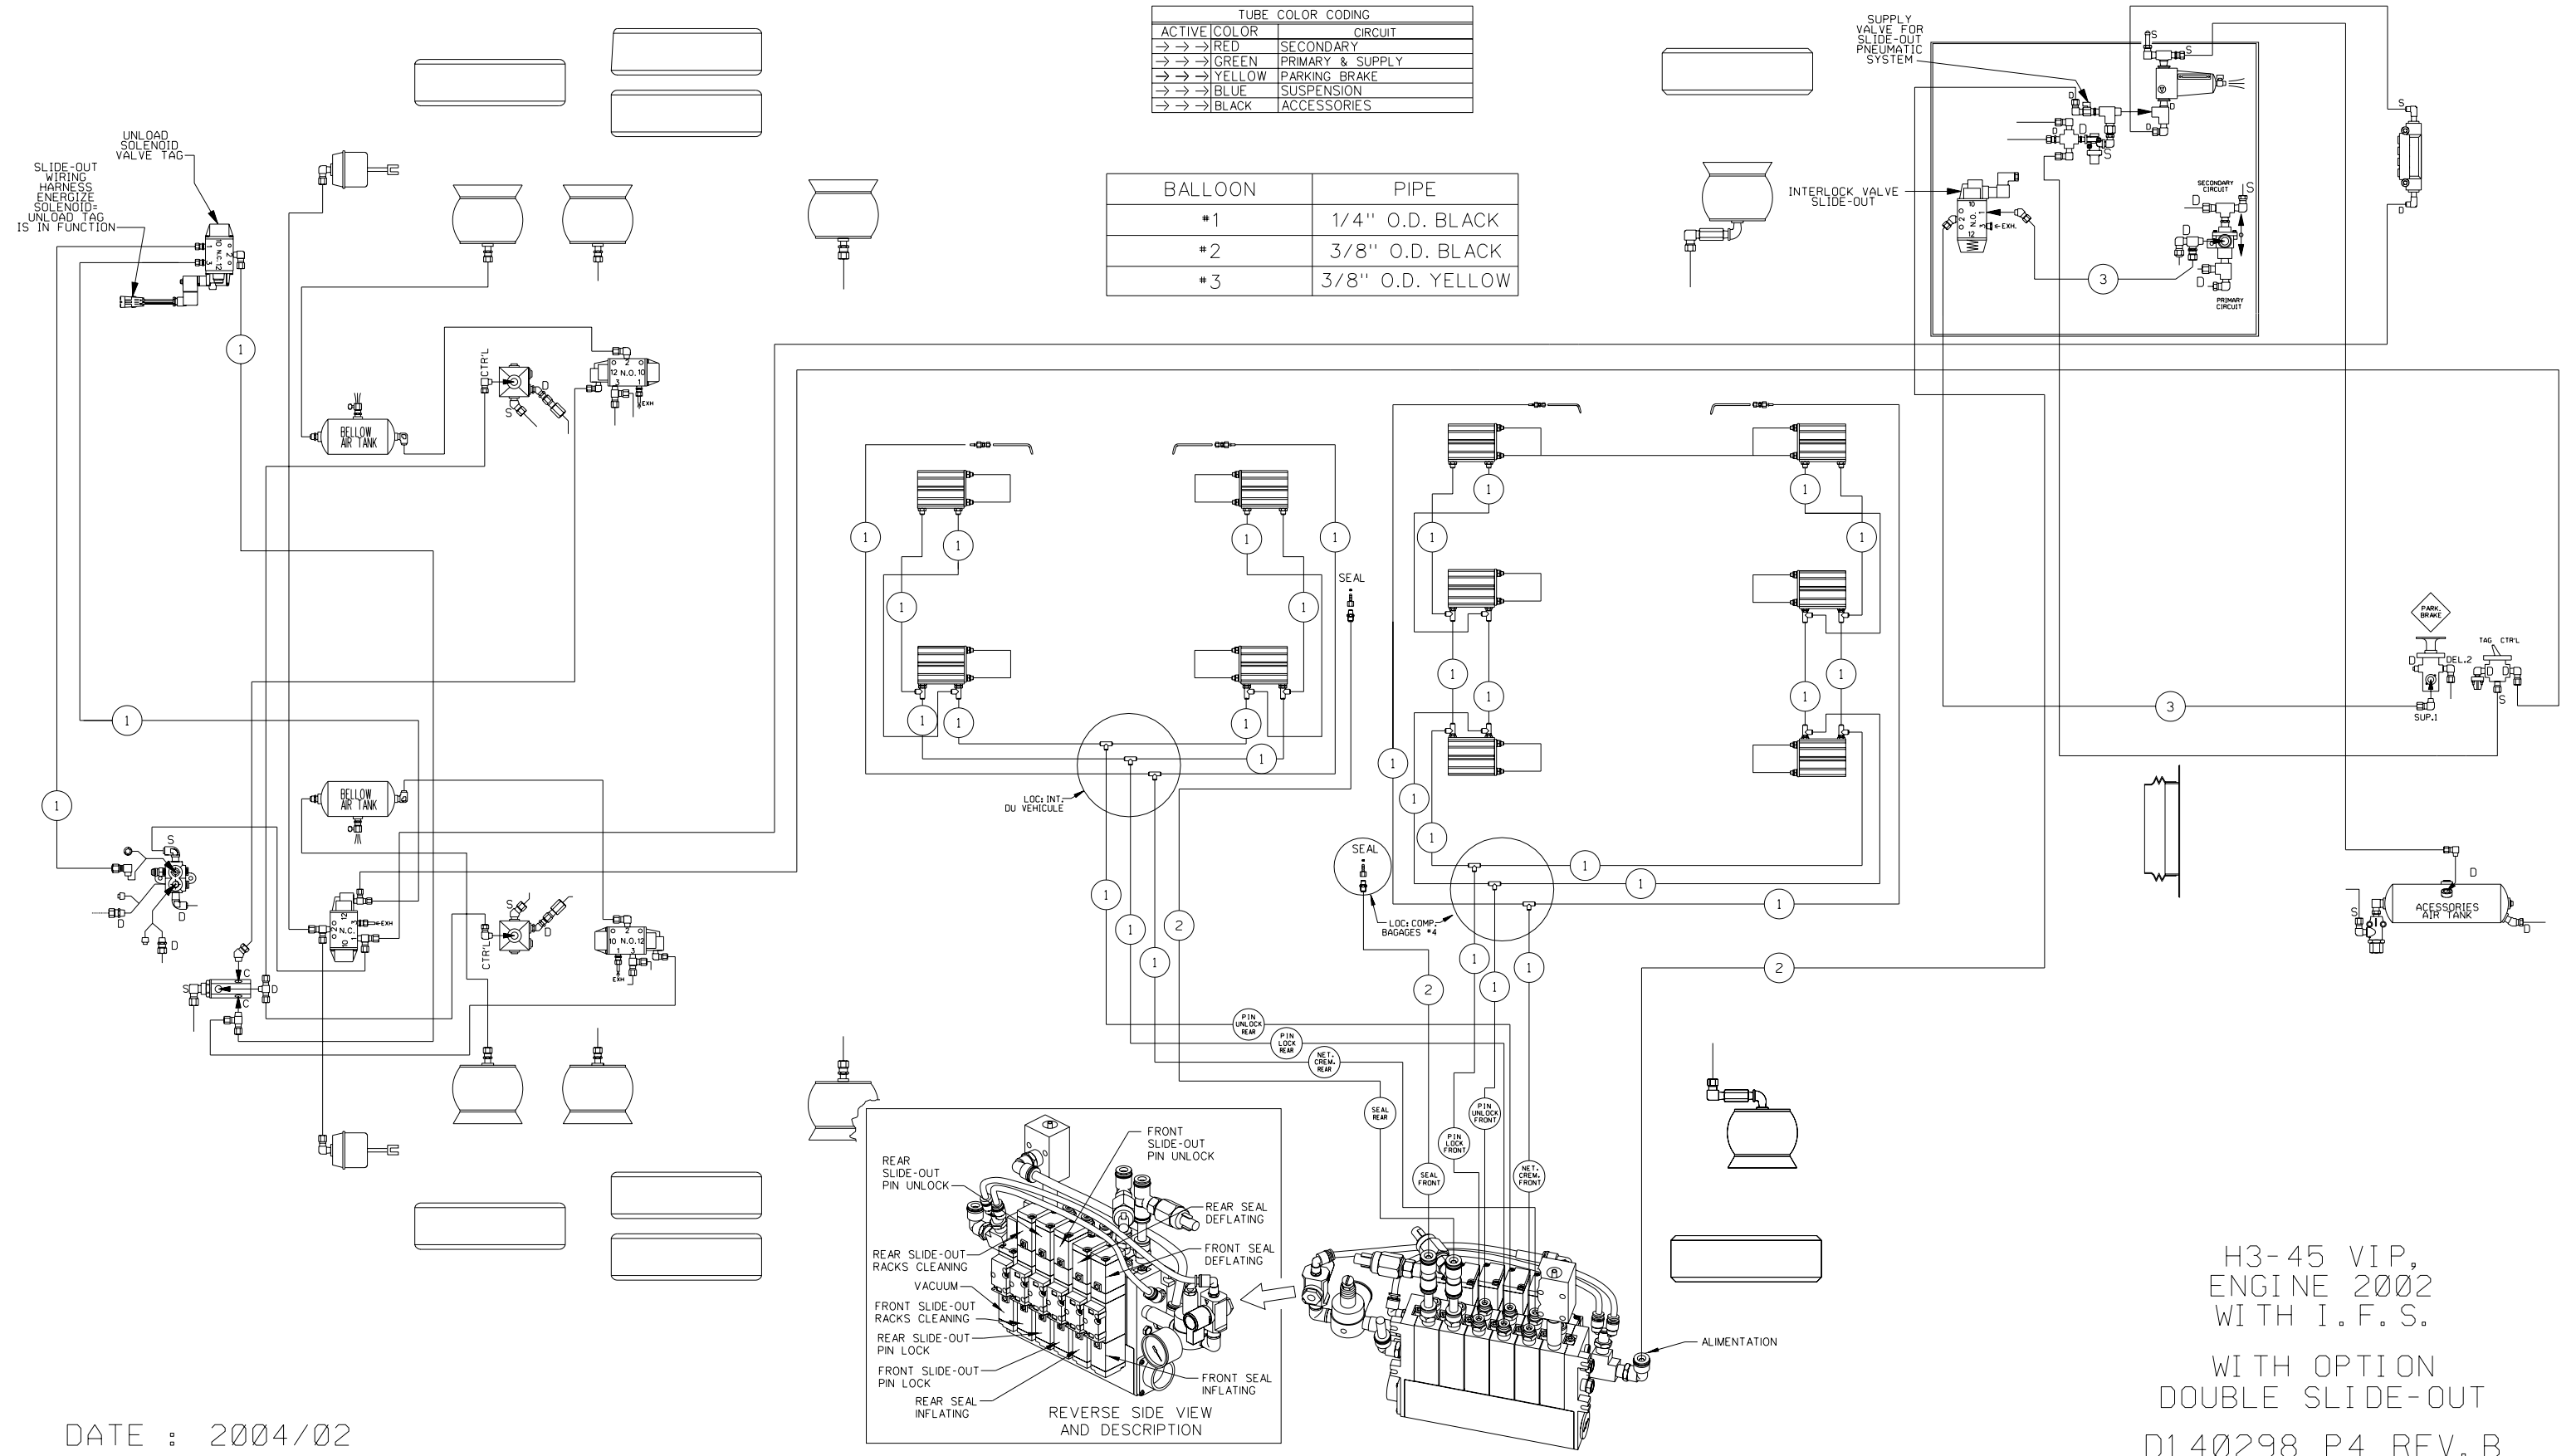

TUBE COLOR CODING	
ACTIVE COLOR	CIRCUIT
→ → RED	SECONDARY
→ → GREEN	PRIMARY & SUPPLY
→ → YELLOW	PARKING BRAKE
→ → BLUE	SUSPENSION
→ → BLACK	ACCESSORIES

BALLOON	PIPE
#1	1/4" O.D. BLACK
#2	3/8" O.D. BLACK
#3	3/8" O.D. YELLOW

H3-45 VIP,
ENGINE 2002
WITH I.F.S.
WITH OPTION
DOUBLE SLIDE-OUT
D1 40298 P4 REV. B

DATE : 2004/02