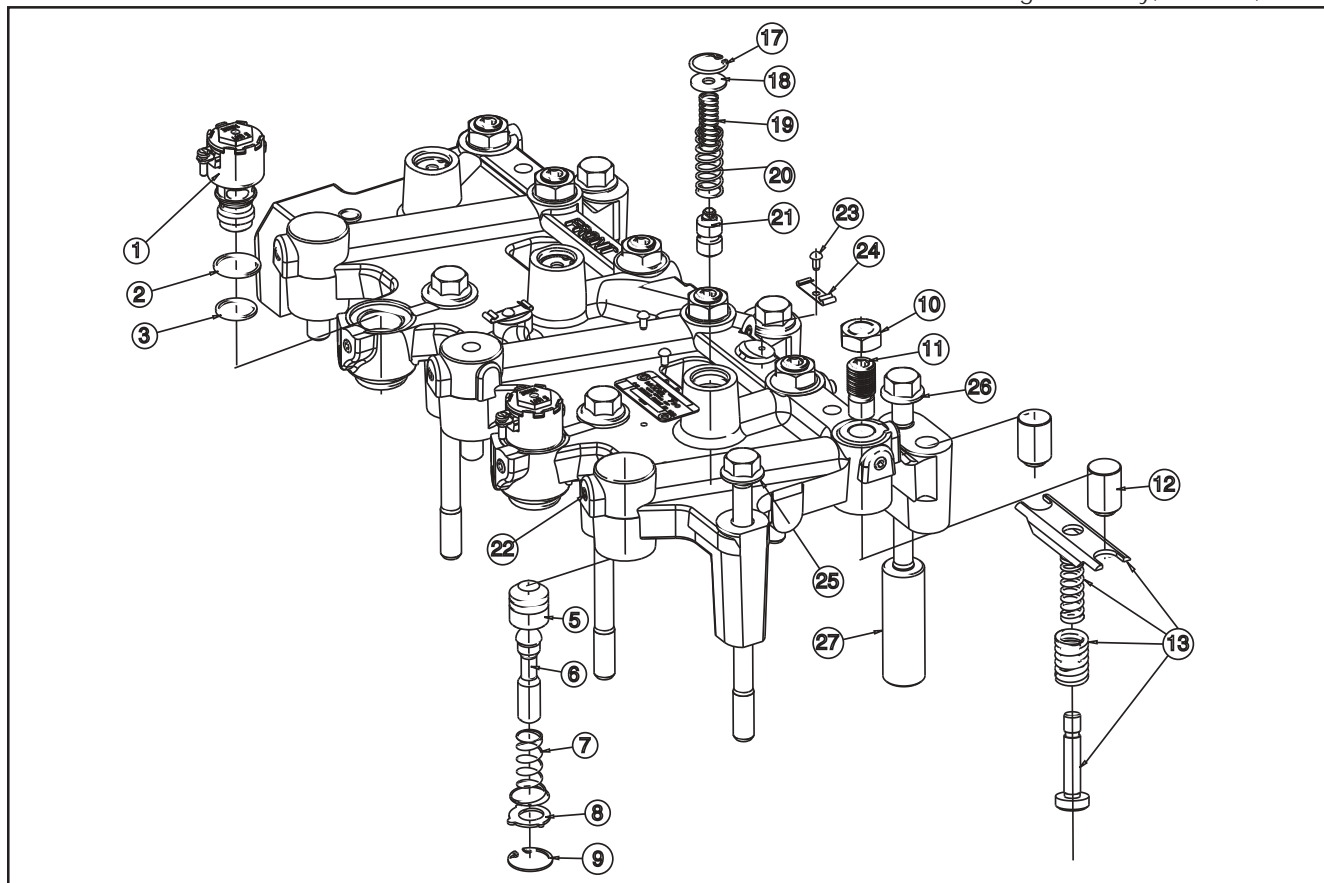

790/795/797 HOUSING ASSEMBLIES

Model No.	P/N	Description
790	28367	Front housing Assembly, 12 VDC, S/L
790	28368	Rear housing Assembly, 12 VDC, S/L
790	29017	Front housing Assembly, 24 VDC, S/L
790	29018	Rear housing Assembly, 24 VDC, S/L
790A	29029	Front housing Assembly, 12 VDC, S/L
790A	29030	Rear housing Assembly, 12 VDC, S/L
790A	29124	Front housing Assembly, 24 VDC, S/L
790A	29125	Rear housing Assembly, 24 VDC, S/L
790B	29128	Front housing Assembly, 12 VDC, S/L
790B	29129	Rear housing Assembly, 12 VDC, S/L
790B	29130	Front housing Assembly, 24 VDC, S/L
790B	29131	Rear housing Assembly, 24 VDC, S/L
790C	29148	Front housing Assembly, 12 VDC, S/L
790C	29149	Rear housing Assembly, 12 VDC, S/L
790C	29150	Front housing Assembly, 24 VDC, S/L
790C	29151	Rear housing Assembly, 24 VDC, S/L
790D	1031226	Front housing Assembly, 12 VDC, S/L
790D	1031227	Rear housing Assembly, 12 VDC, S/L
790D	1031228	Front housing Assembly, 24 VDC, S/L
790D	1031229	Rear housing Assembly, 24 VDC, S/L
795	29902	Front housing Assembly, 12 VDC, S/L
795	29903	Rear housing Assembly, 12 VDC, S/L
795	29904	Front housing Assembly, 24 VDC, S/L
795	29905	Rear housing Assembly, 24 VDC, S/L
797	1031322	Front housing Assembly, 12 VDC, S/L
797	1031323	Rear housing Assembly, 12 VDC, S/L
797	1031765	Front housing Assembly, 24 VDC, S/L
797	1031766	Rear housing Assembly, 24 VDC, S/L