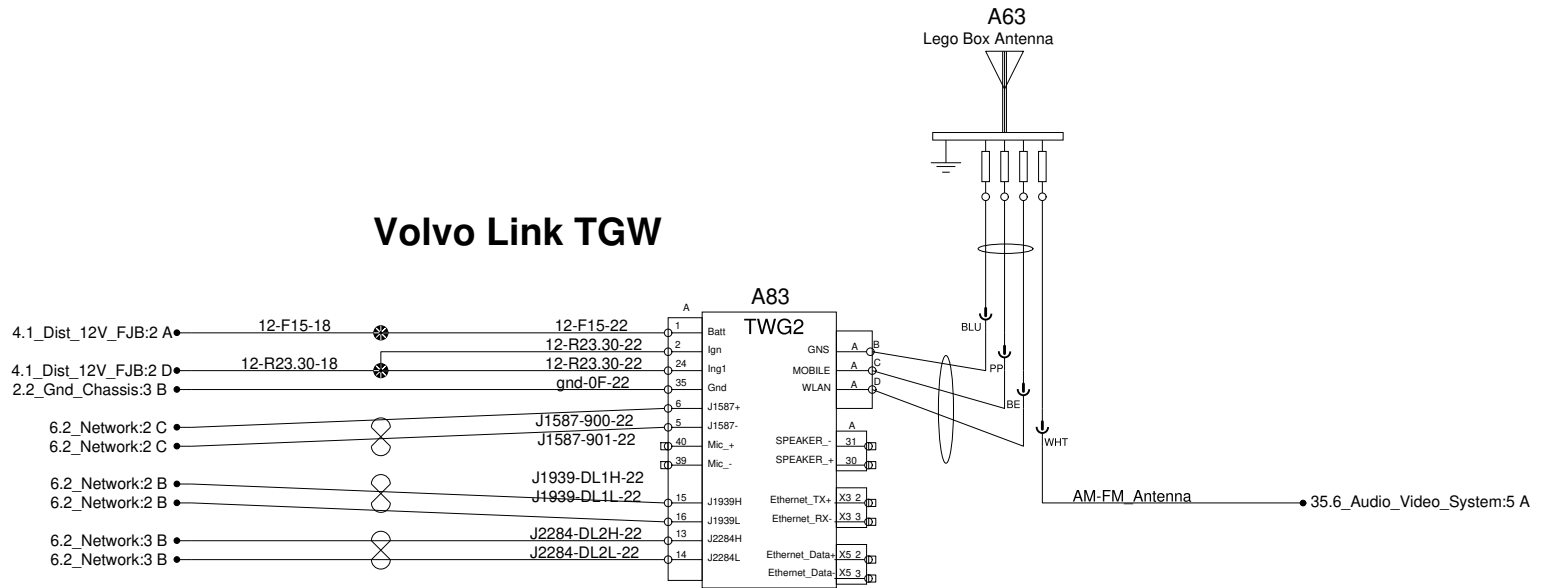

Volvo Link TGW

Air Dryer Electric Control and Heater