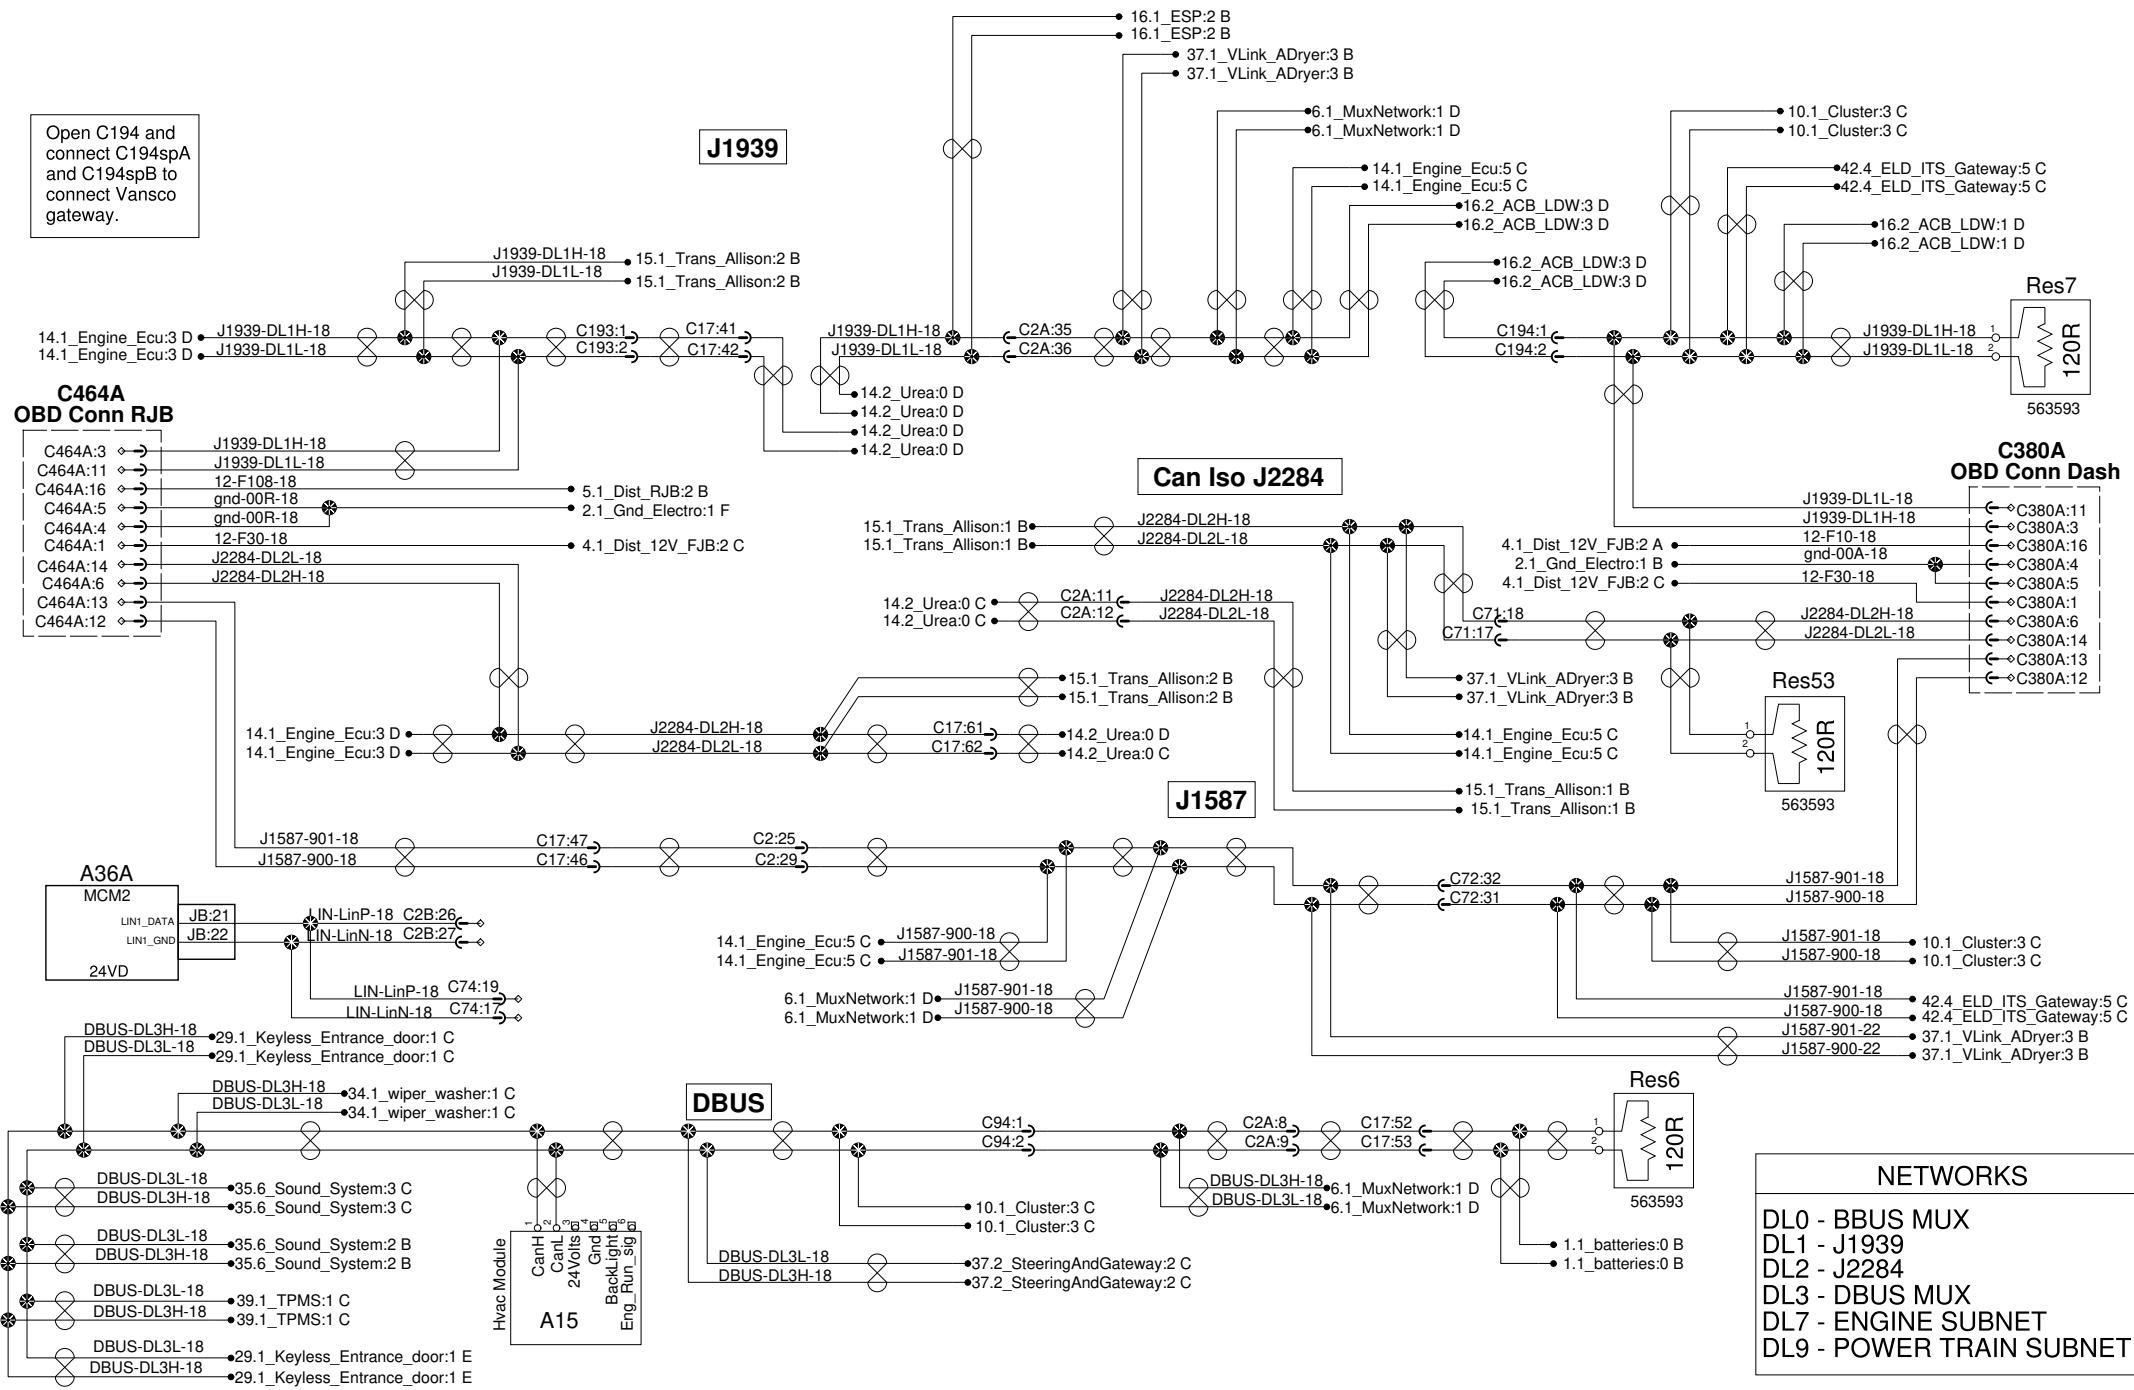

J1939, Can Iso J2284, J1587 and DBUS

Open C194 and connect C194spA and C194spB to connect Vansco gateway.

NETWORKS	
DL0	- BBUS MUX
DL1	- J1939
DL2	- J2284
DL3	- DBUS MUX
DL7	- ENGINE SUBNET
DL9	- POWER TRAIN SUBNET