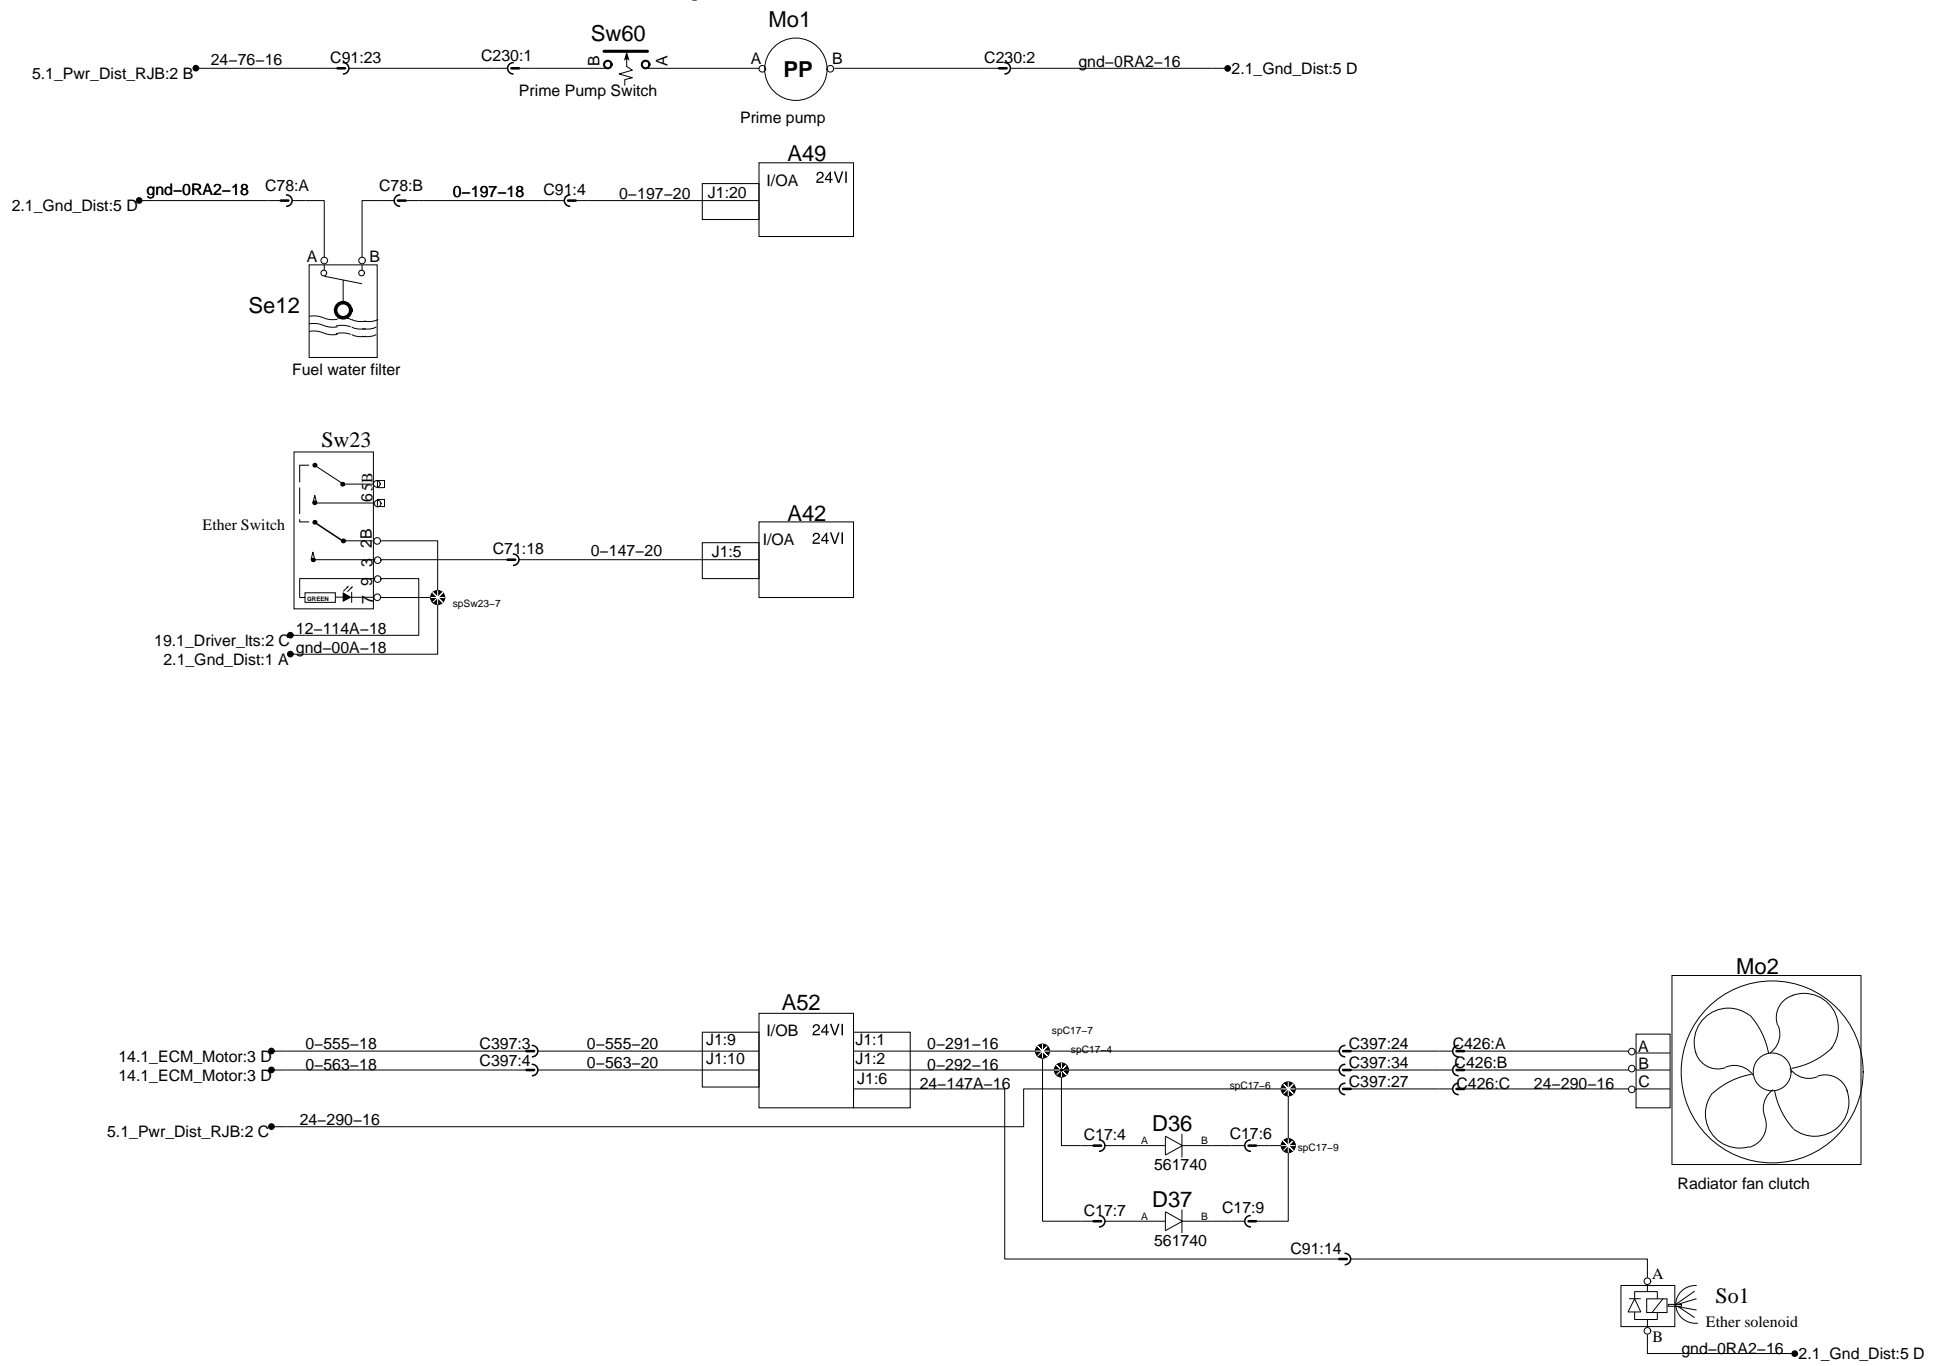

0

1

2

3

4

### Prime Pump, Water Filter, Ether and Fan Clutch

0

1

2

3

4