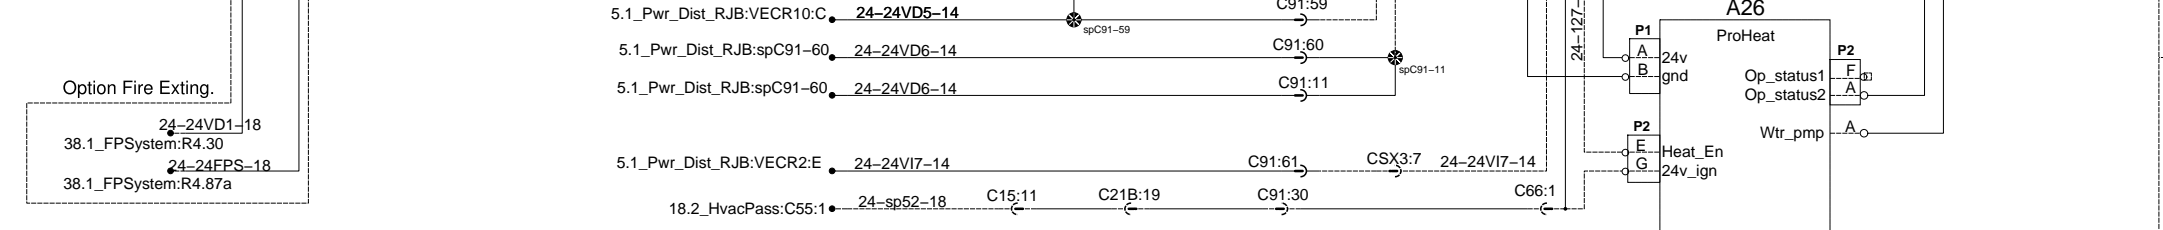

PreHeat Webasto

A

Option: Pre-Heater start when Battery Charger is Plugged

B

Option Orléan

C

D

E