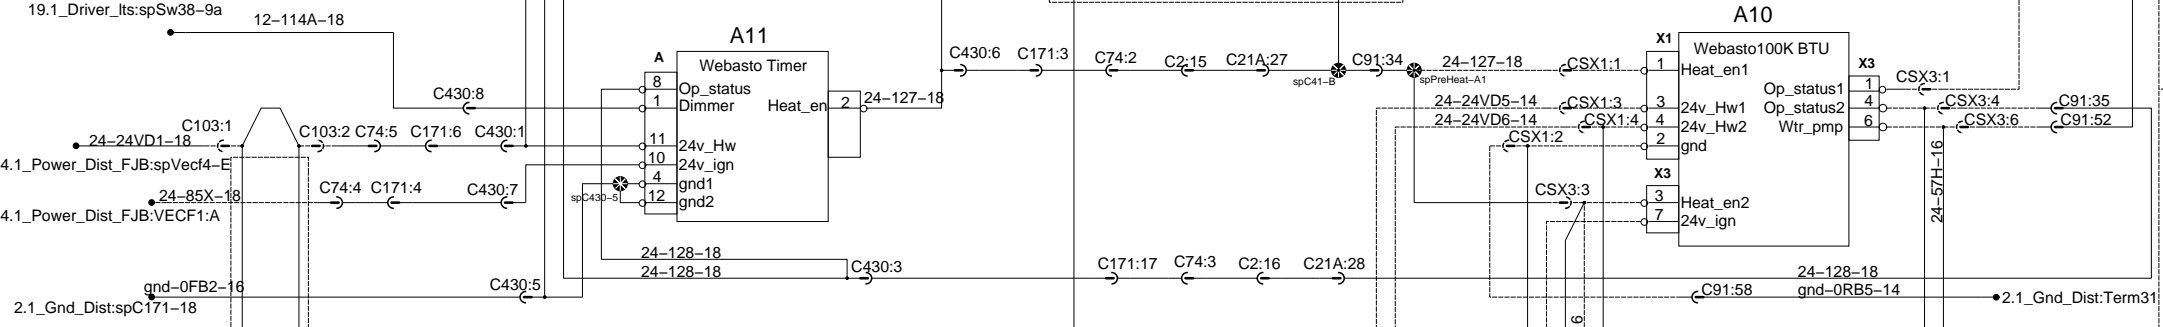

PreHeat Webasto

A

Option: Pre-Heater start when Battery Charger is Plugged

B

Option Orléan

C

D

E

Option Fire Extng.

24-24VD1-18
38.1_FPSsystem:R4.30
24-24FPS-18
38.1_FPSsystem:R4.87a