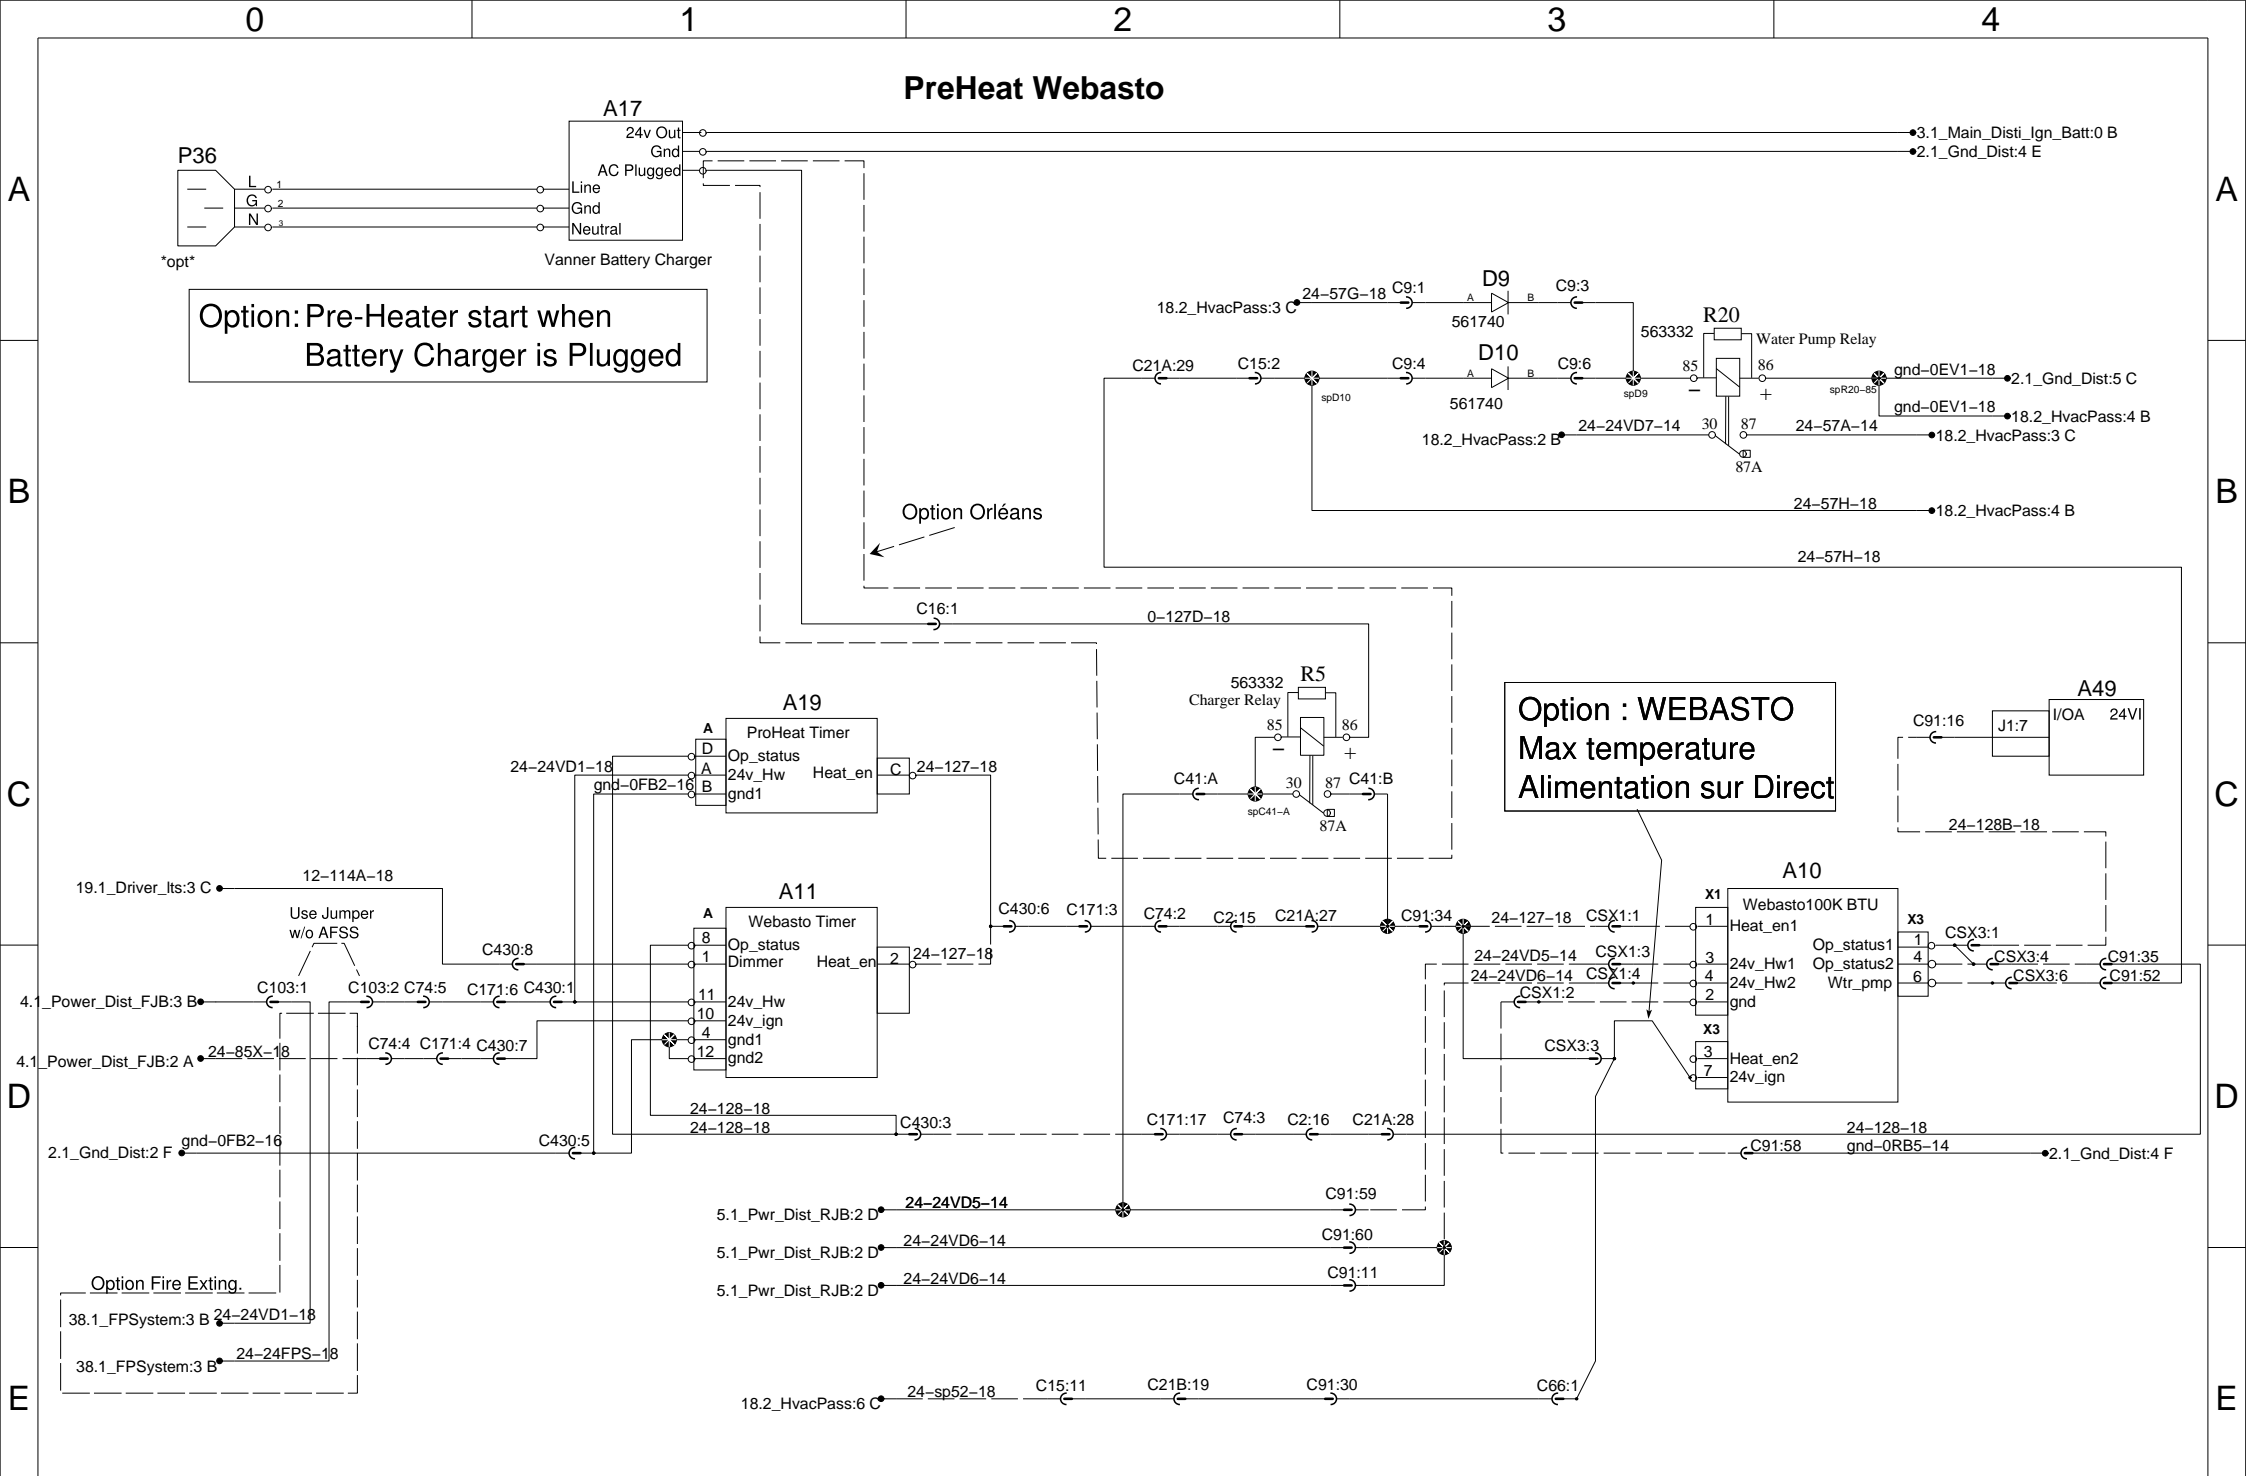

PreHeat Webasto

Option: Pre-Heater start when Battery Charger is Plugged

Option : WEBASTO Max temperature Alimentation sur Direct

Option Fire Exting.
38.1_FPSsystem:3 B 24-24VD1-18
38.1_FPSsystem:3 B 24-24FPS-18