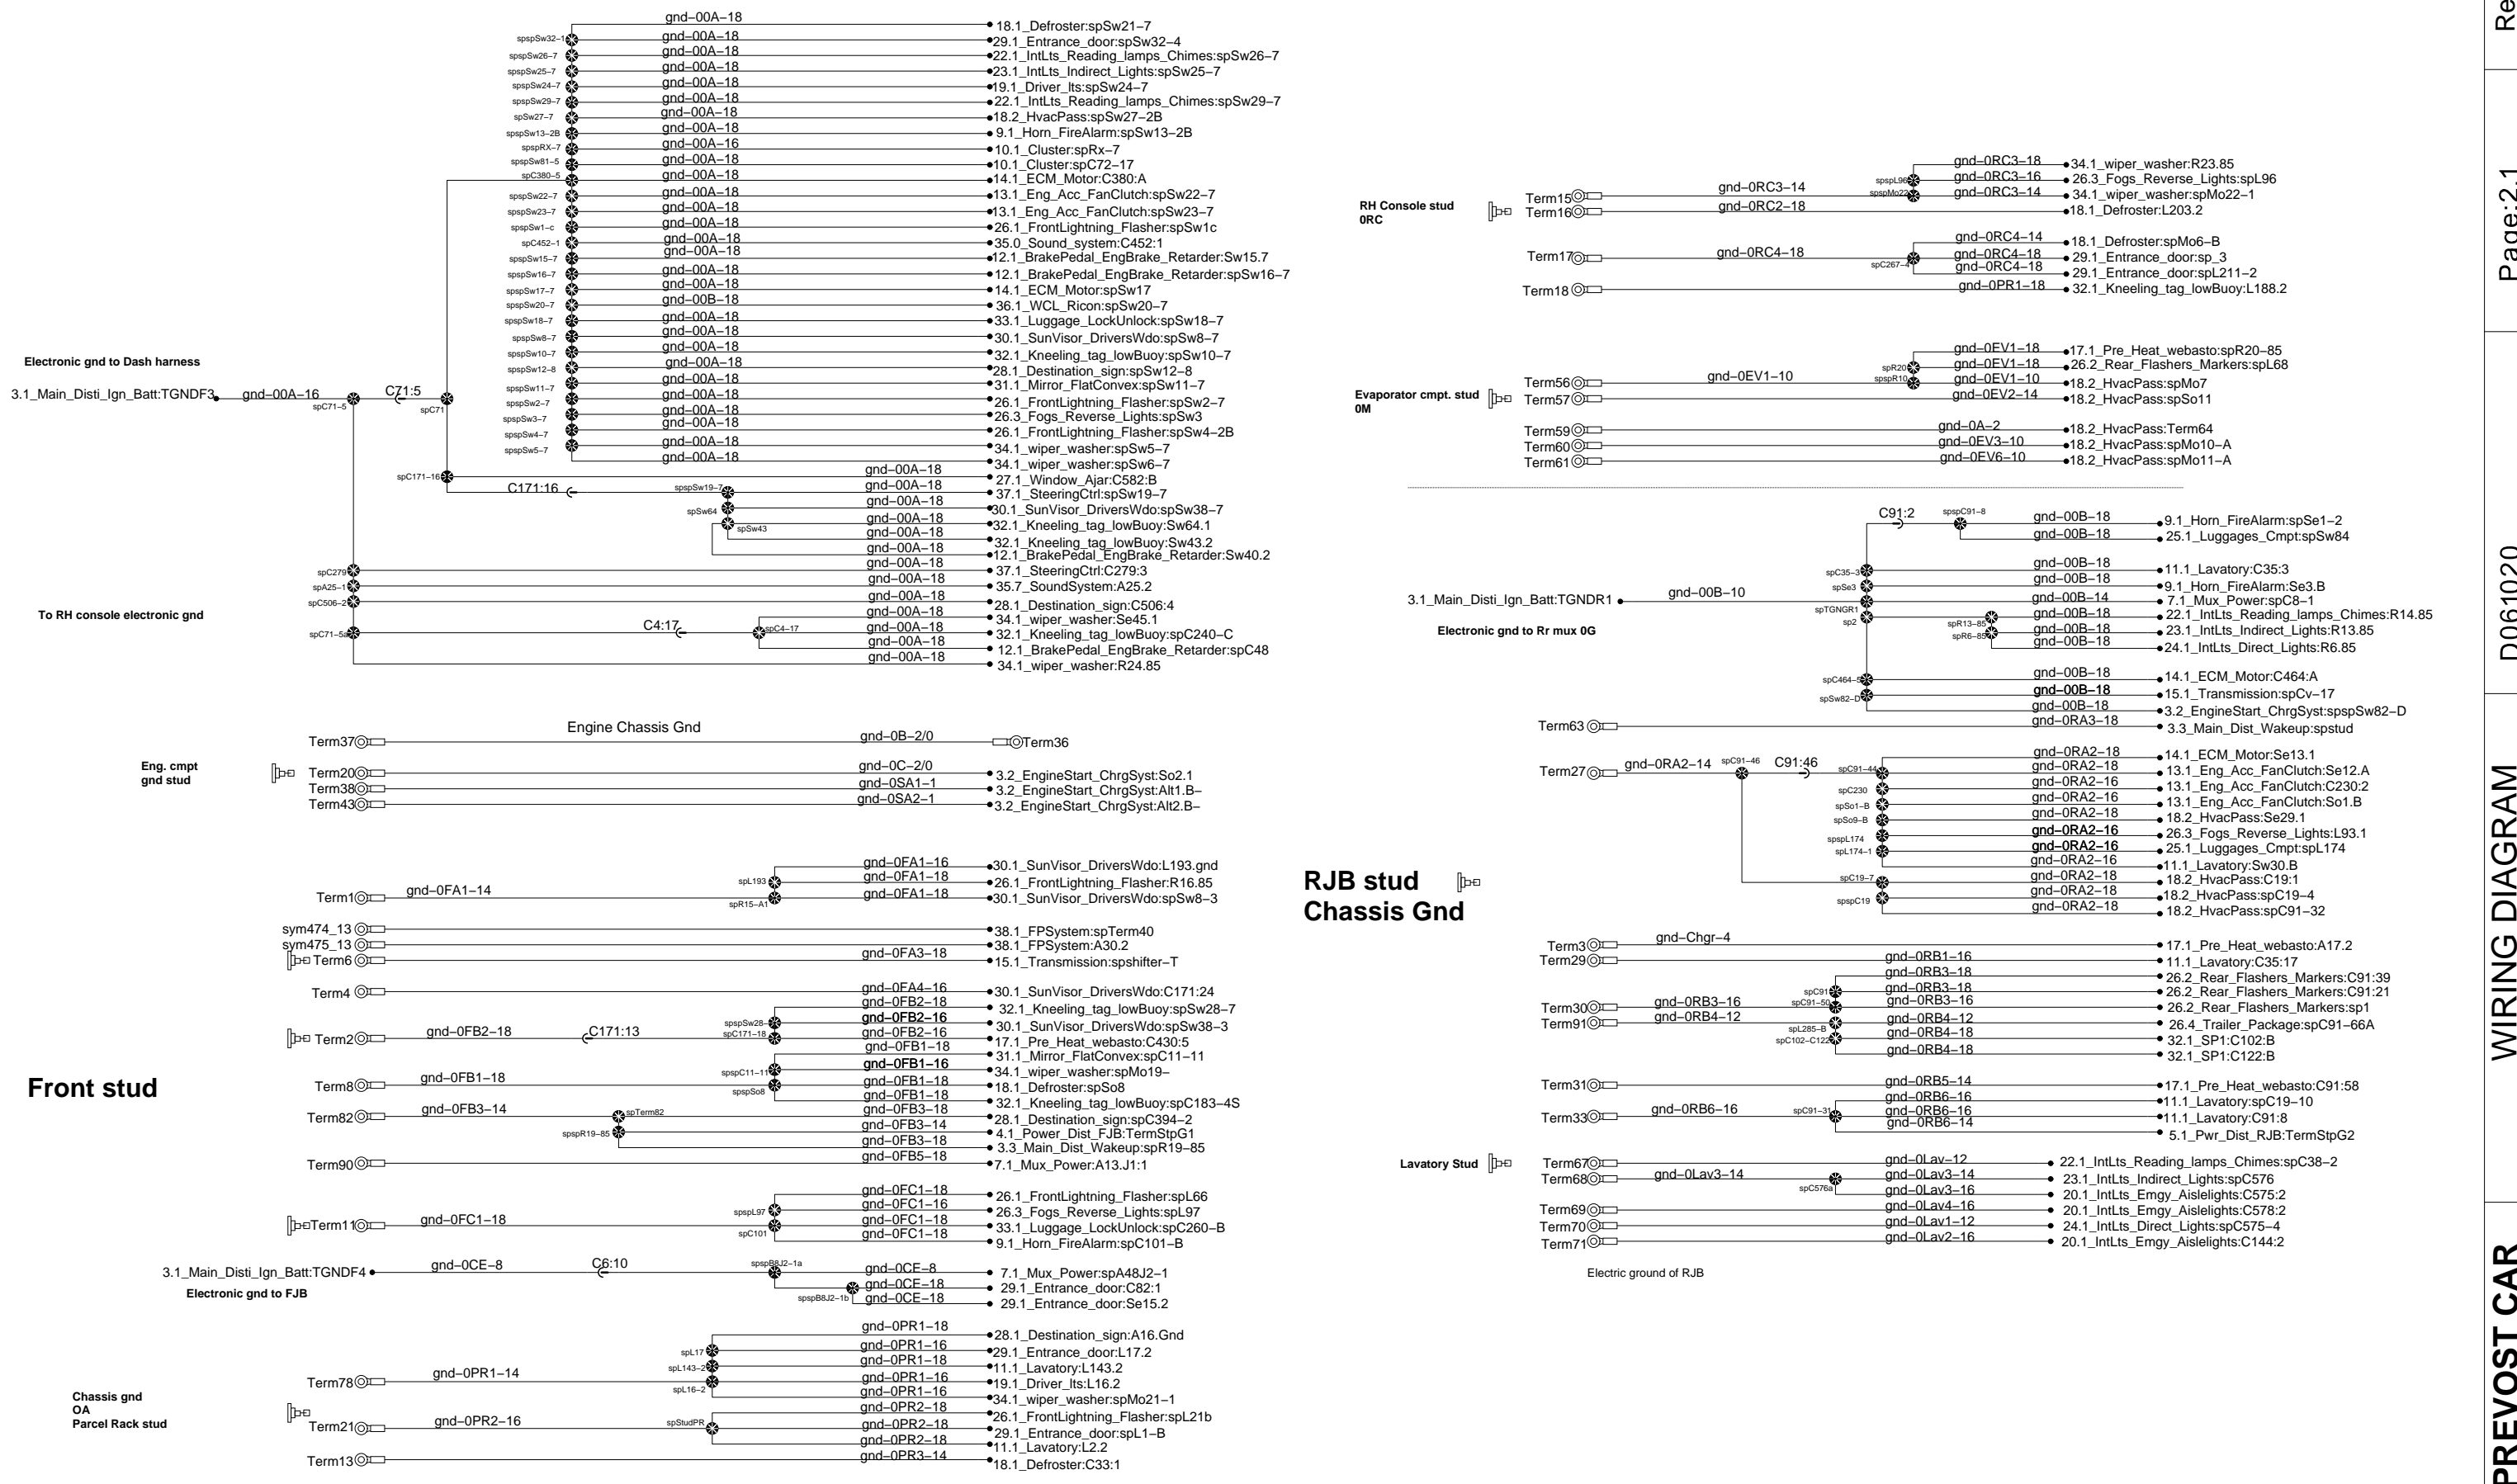

Ground Distribution

Rev:5

Page:2.1

D061020

WIRING DIAGRAM

PREVOST CAR