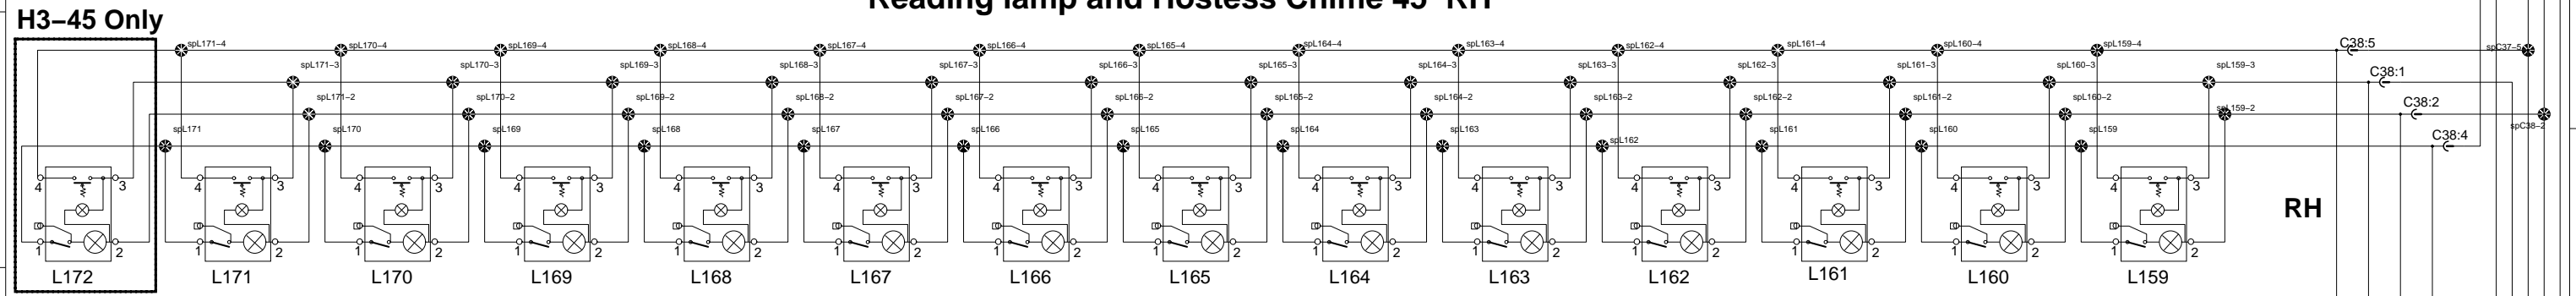

Reading lamp and Hostess chime

Reading lamp and Hostess Chime 45' RH

Reading lamp and Hostess Chime with WCL Ricon RH

Reading lamp and Hostess Chime 45' LH