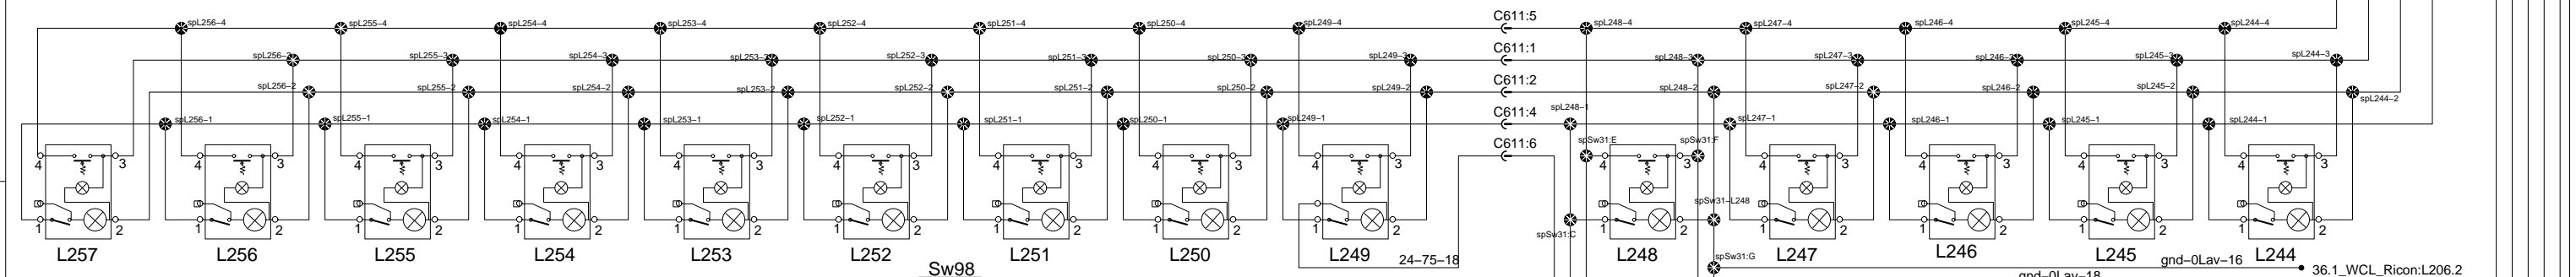

Reading lamp and Hostess chime

Reading lamp and Hostess Chime 45' RH

Reading lamp and Hostess Chime with WCL Ricon RH

Reading lamp and Hostess Chime 45' LH